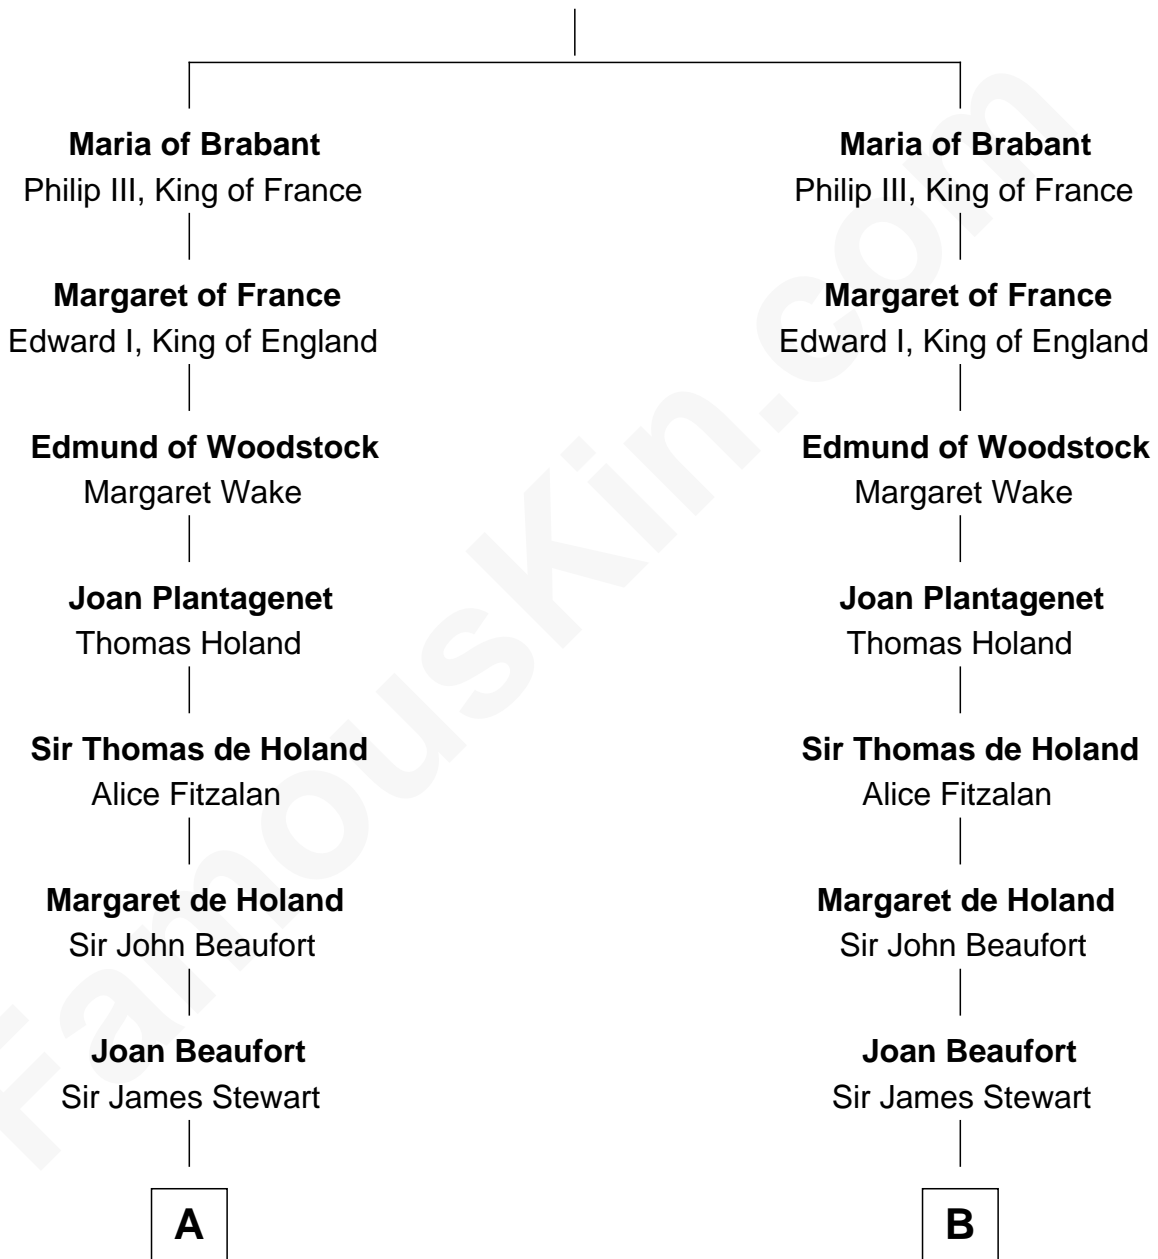

FamousKin.com

Relationship Chart of

Eleanor Roosevelt

First Lady of President Franklin D. Roosevelt

15th cousin 6 times removed of

Major John Pitcairn

British Commander at Battle of Lexington

Henry III, Duke of Brabant

Adelaide of Burgundy

C

Anne Irvine
James Bulloch

James Stephens Bulloch
Martha Stewart

Martha Bulloch
Theodore Roosevelt

Elliott Roosevelt
Anna Rebecca Hall

Eleanor Roosevelt
First Lady of Franklin Roosevelt