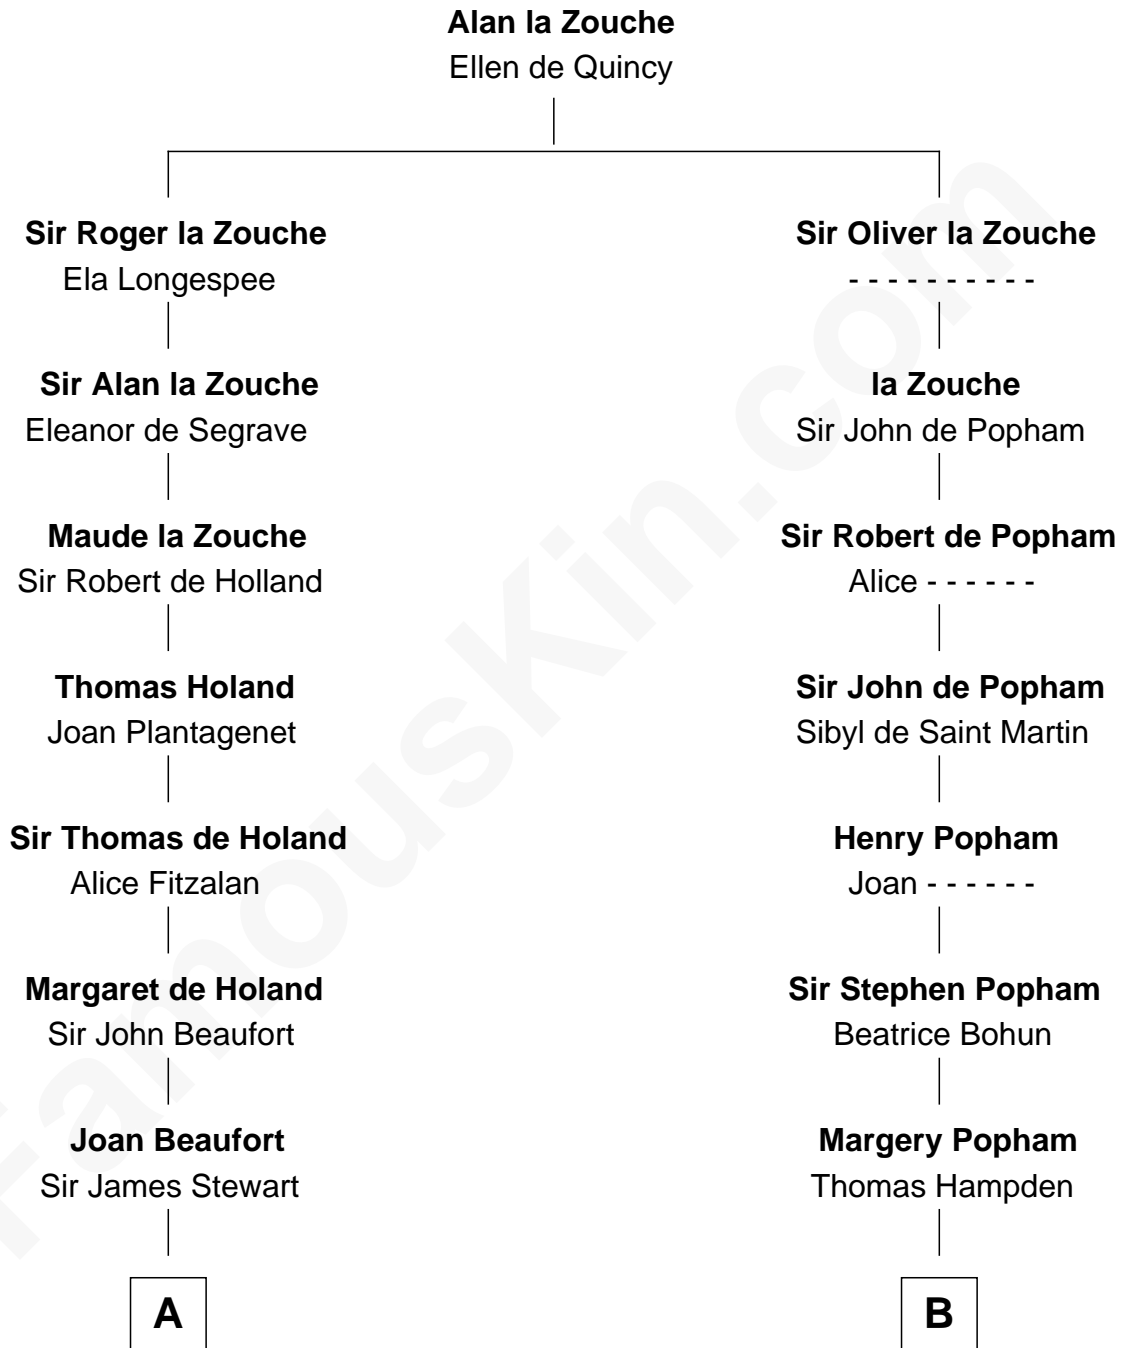

## Relationship Chart of

### Eleanor Roosevelt

*First Lady of President Franklin D. Roosevelt*

12th cousin 9 times removed of

**Edmund Waller**

*English Poet and Politician*

**C**

**Anne Irvine**  
James Bulloch

**James Stephens Bulloch**  
Martha Stewart

**Martha Bulloch**  
Theodore Roosevelt

**Elliott Roosevelt**  
Anna Rebecca Hall

**Eleanor Roosevelt**  
*First Lady of Franklin Roosevelt*

FamousKin.com