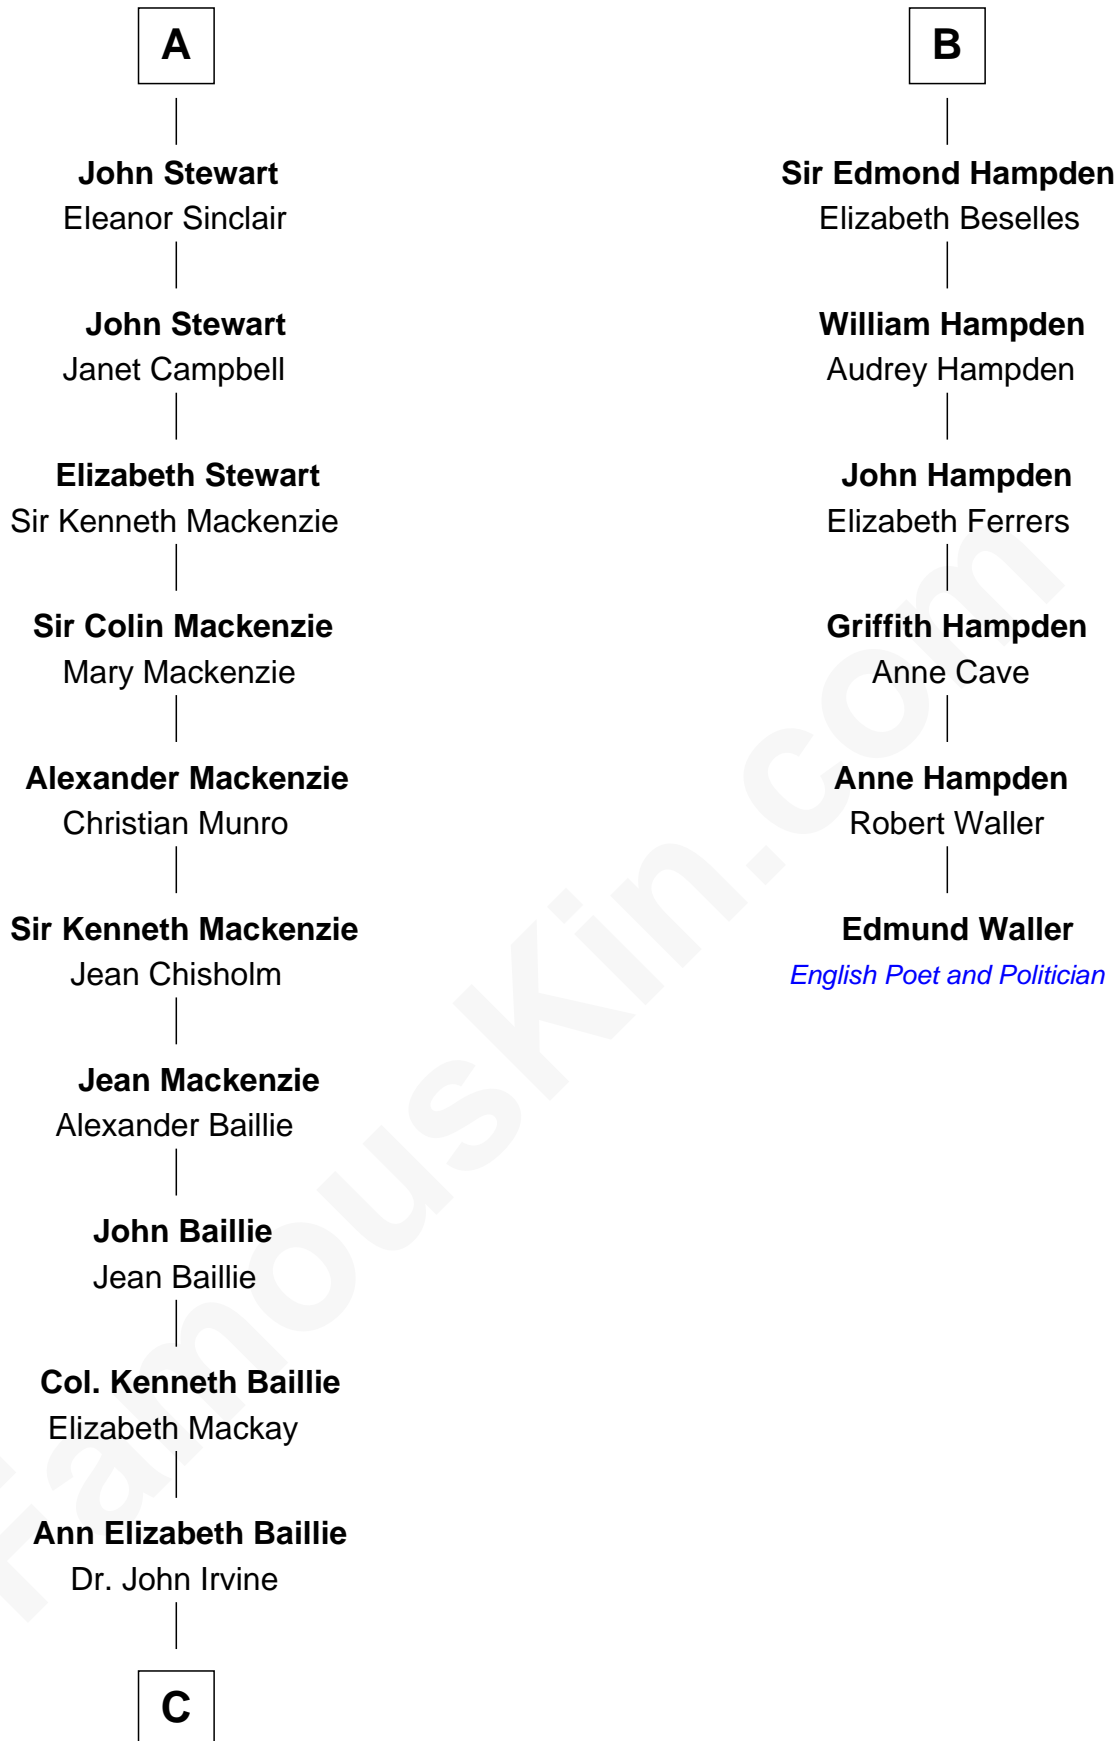

## Relationship Chart of

### Eleanor Roosevelt

*First Lady of President Franklin D. Roosevelt*

12th cousin 9 times removed of

**Edmund Waller**

*English Poet and Politician*

**C**

**Anne Irvine**  
James Bulloch

**James Stephens Bulloch**  
Martha Stewart

**Martha Bulloch**  
Theodore Roosevelt

**Elliott Roosevelt**  
Anna Rebecca Hall

**Eleanor Roosevelt**  
*First Lady of Franklin Roosevelt*

FamousKin.com