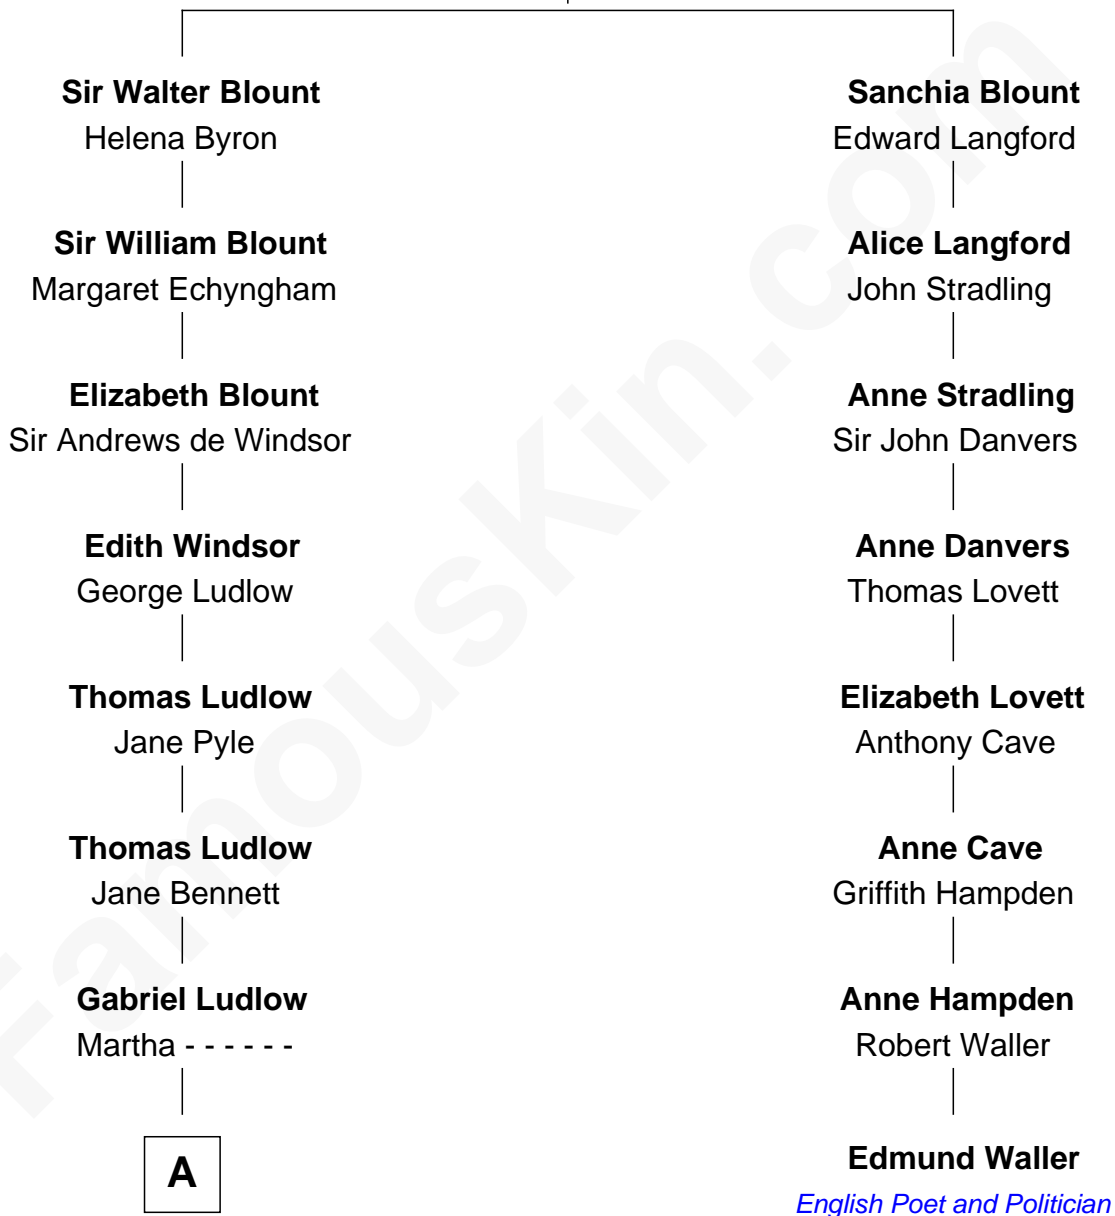

Sir Thomas Blount

Margaret de Gresley