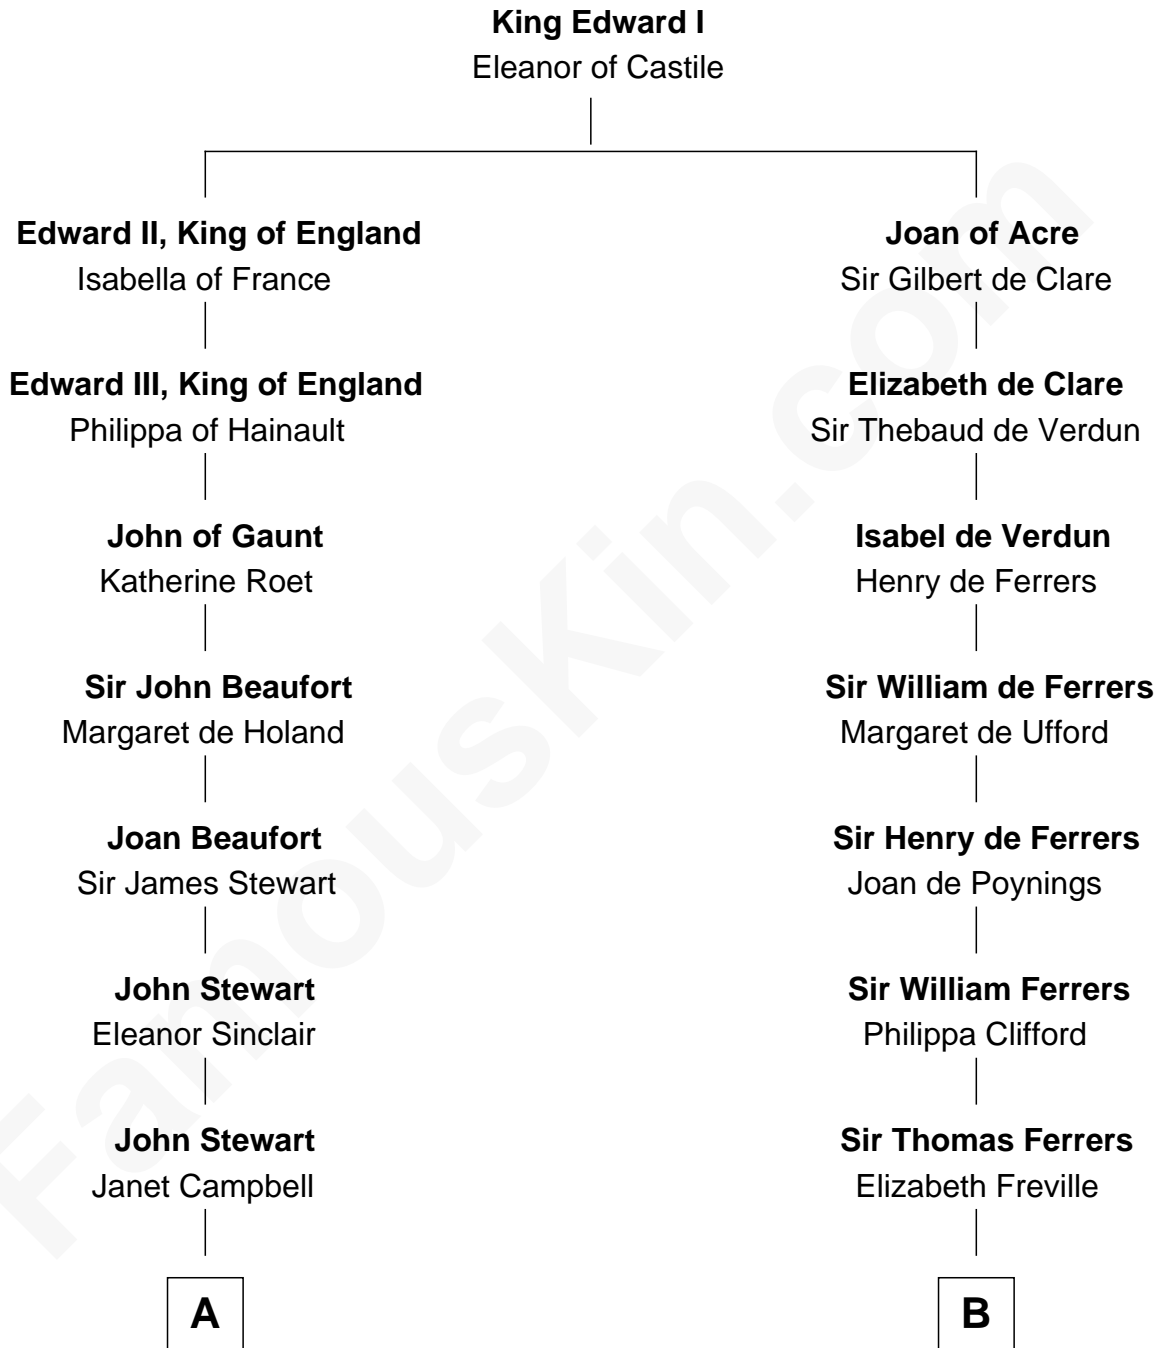

FamousKin.com

Relationship Chart of

Eleanor Roosevelt

First Lady of President Franklin D. Roosevelt

12th cousin 7 times removed of

Edmund Waller

English Poet and Politician

C

—
Martha Bulloch
Theodore Roosevelt

—
Elliott Roosevelt
Anna Rebecca Hall

—
Eleanor Roosevelt
First Lady of Franklin Roosevelt

FamousKin.com