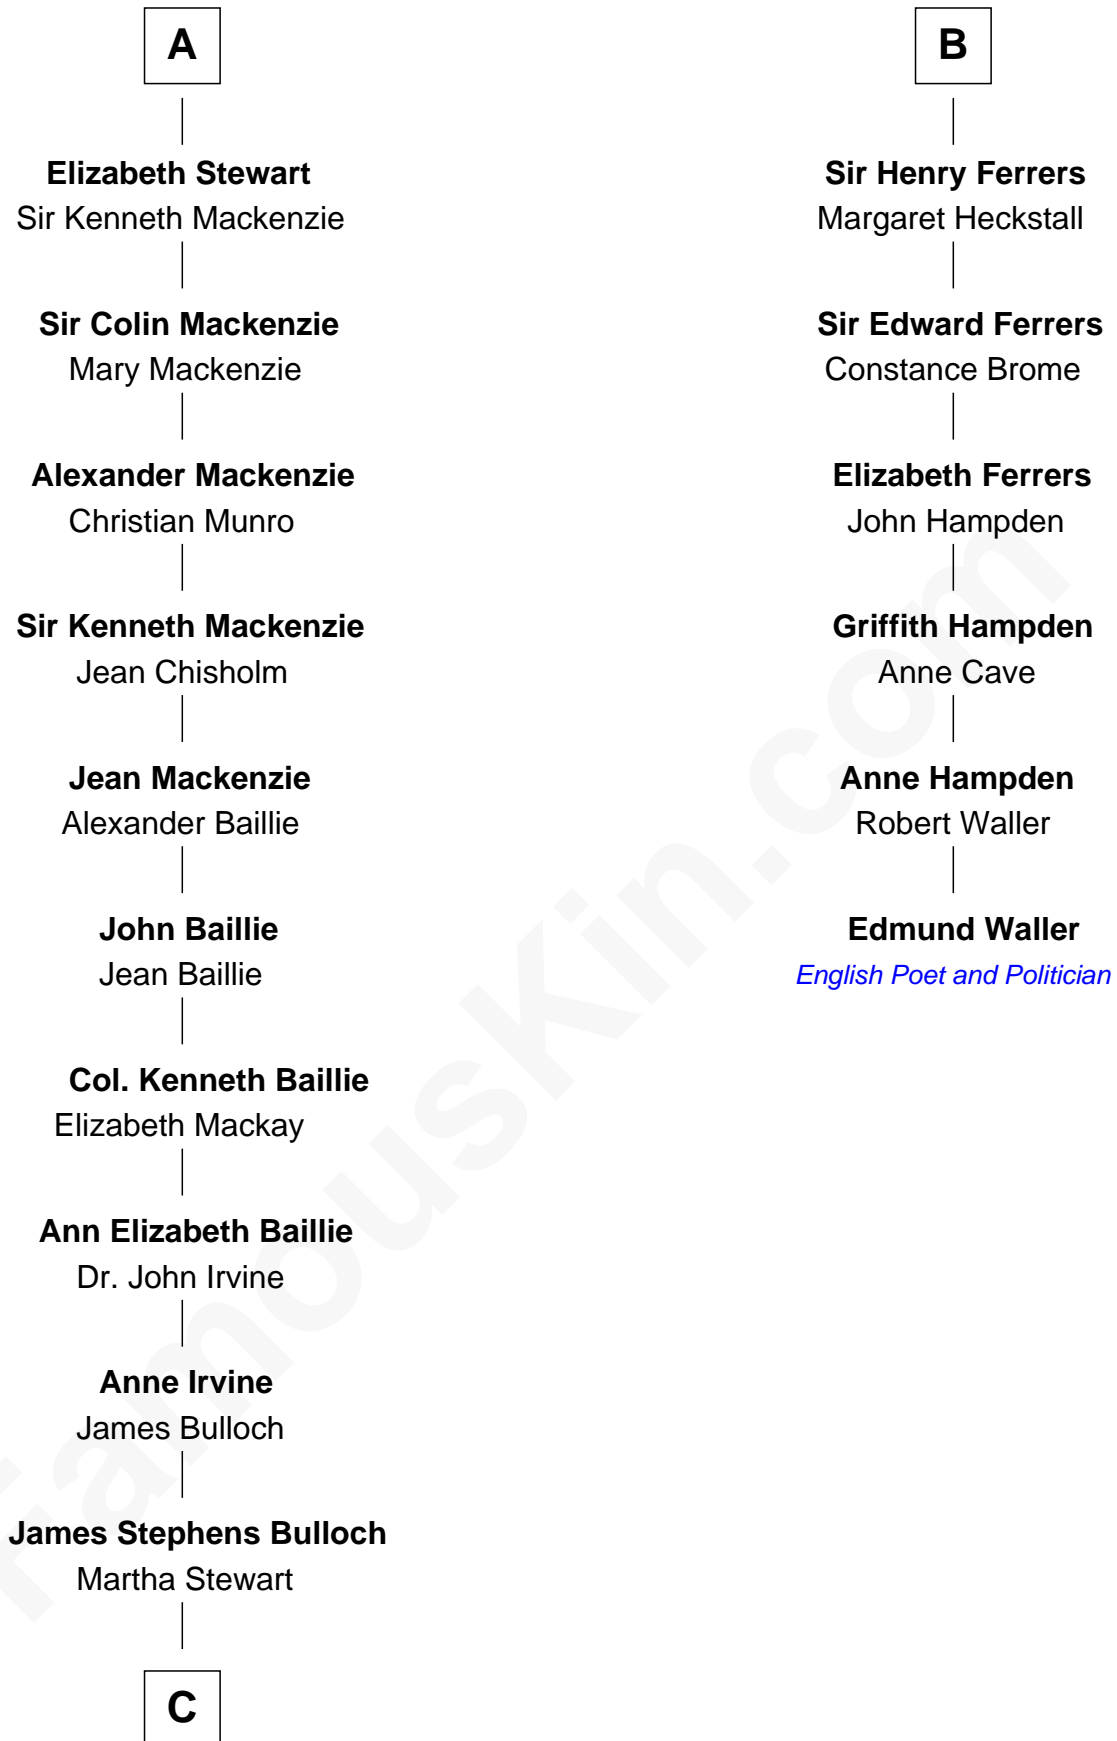

FamousKin.com

Relationship Chart of

Eleanor Roosevelt

First Lady of President Franklin D. Roosevelt

12th cousin 7 times removed of

Edmund Waller

English Poet and Politician

C

—
Martha Bulloch
Theodore Roosevelt

—
Elliott Roosevelt
Anna Rebecca Hall

—
Eleanor Roosevelt
First Lady of Franklin Roosevelt

FamousKin.com