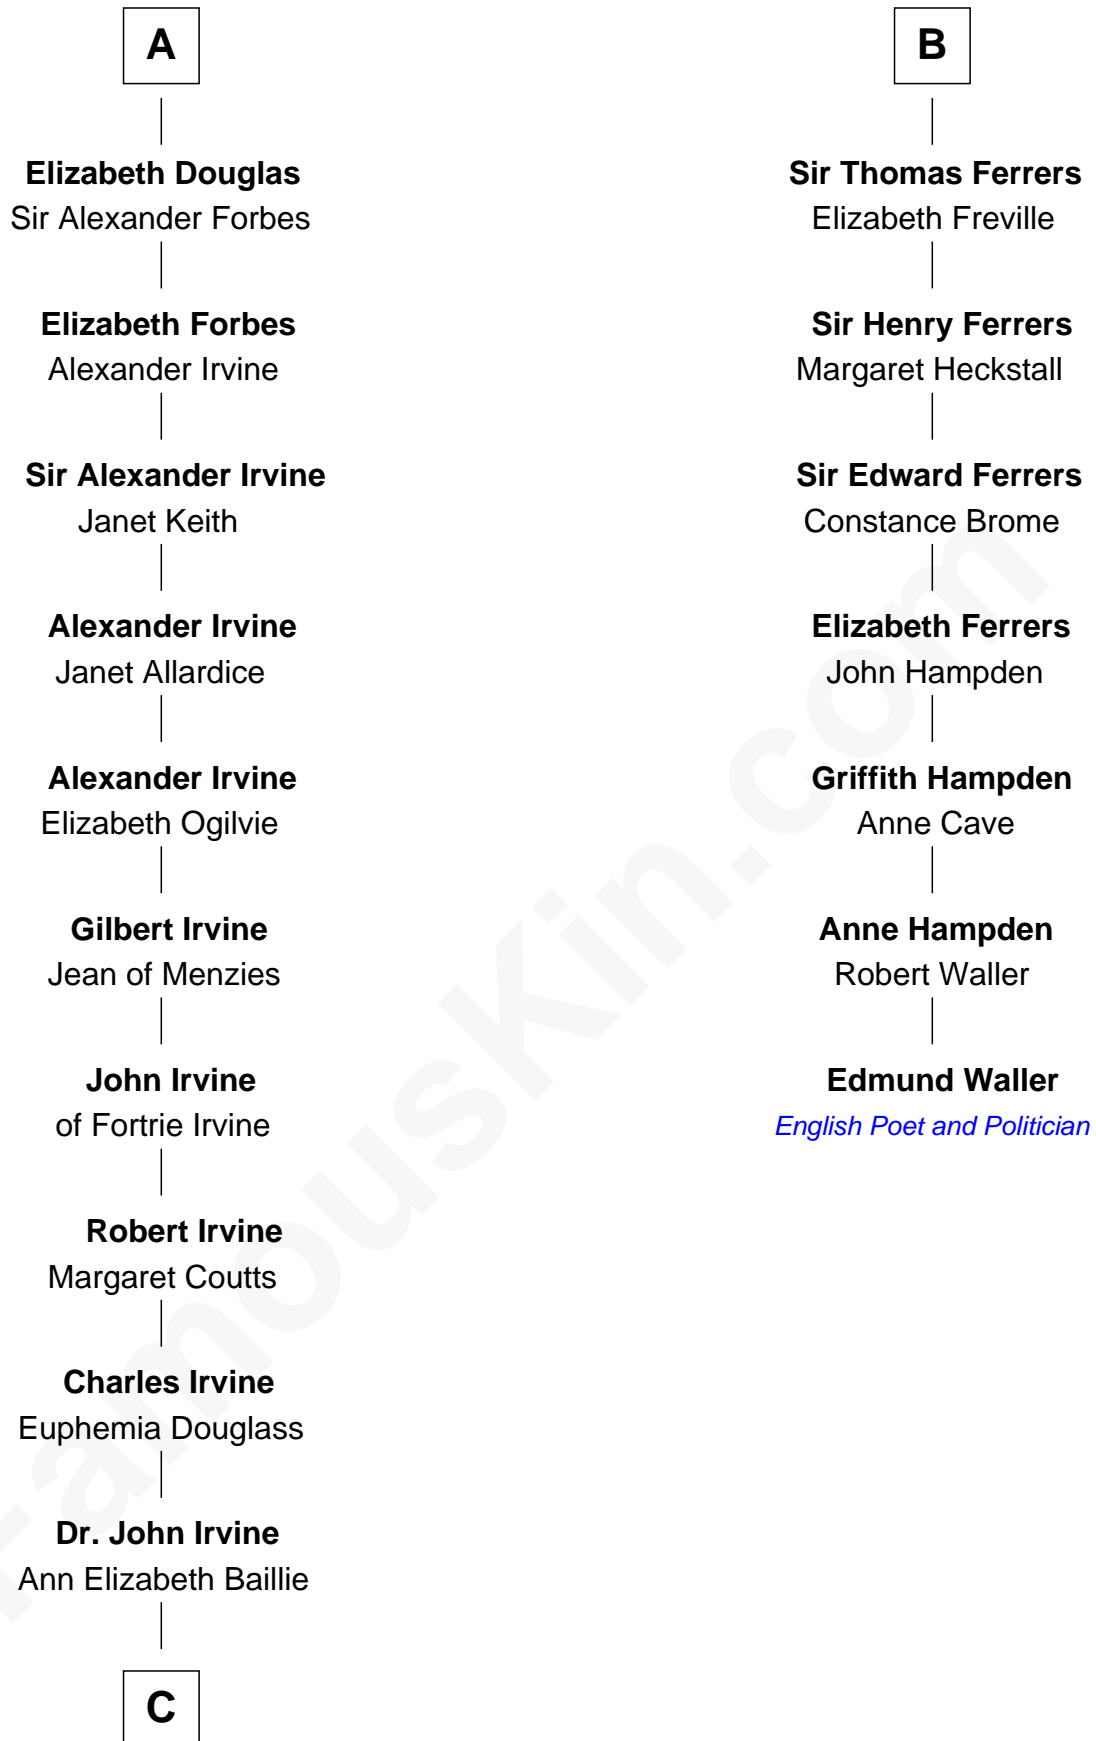

## Relationship Chart of

### Eleanor Roosevelt

*First Lady of President Franklin D. Roosevelt*

13th cousin 8 times removed of

**Edmund Waller**

*English Poet and Politician*

**C**

**Anne Irvine**  
James Bulloch

**James Stephens Bulloch**  
Martha Stewart

**Martha Bulloch**  
Theodore Roosevelt

**Elliott Roosevelt**  
Anna Rebecca Hall

**Eleanor Roosevelt**  
*First Lady of Franklin Roosevelt*

FamousKin.com