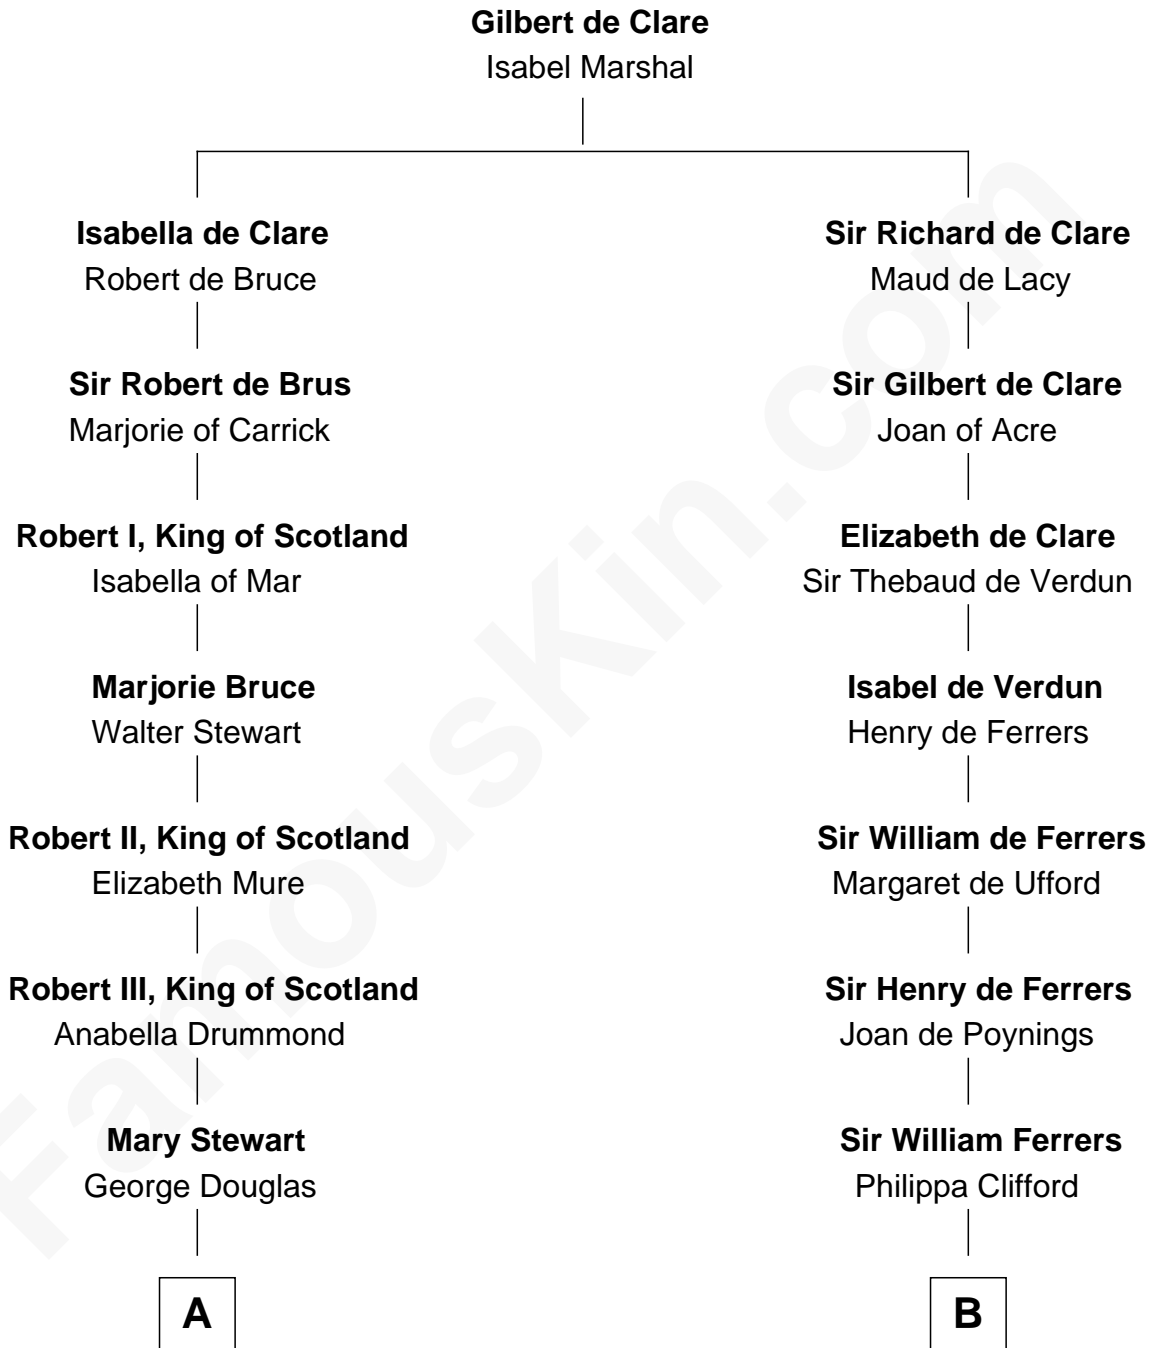

## Relationship Chart of

### Eleanor Roosevelt

*First Lady of President Franklin D. Roosevelt*

13th cousin 8 times removed of

**Edmund Waller**

*English Poet and Politician*

**C**

**Anne Irvine**  
James Bulloch

**James Stephens Bulloch**  
Martha Stewart

**Martha Bulloch**  
Theodore Roosevelt

**Elliott Roosevelt**  
Anna Rebecca Hall

**Eleanor Roosevelt**  
*First Lady of Franklin Roosevelt*

FamousKin.com