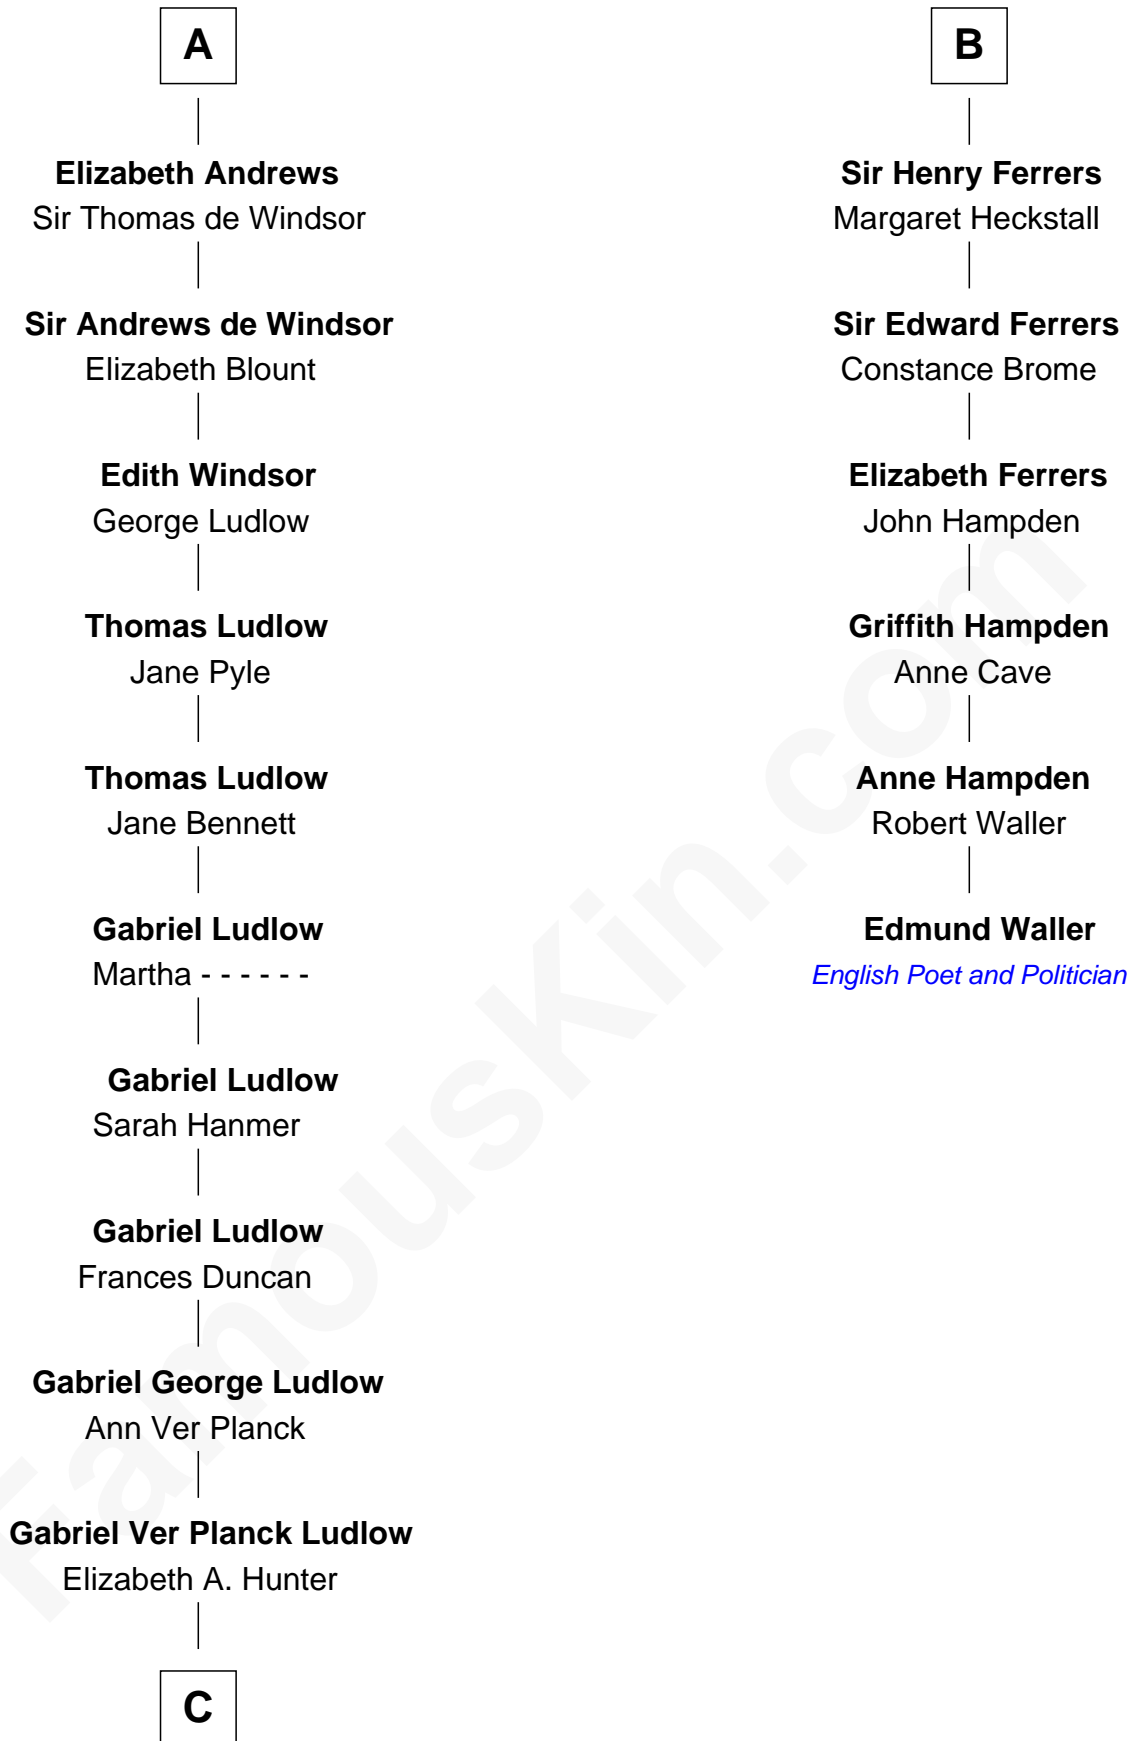

FamousKin.com

Relationship Chart of

Eleanor Roosevelt

First Lady of President Franklin D. Roosevelt

12th cousin 8 times removed of

Edmund Waller

English Poet and Politician

Sir Humphrey de Bohun

Eleanor de Braiose

C

—
Dr. Edward Hunter Ludlow

Elizabeth Livingston

—
Mary Livingston Ludlow

Valentine Gill Hall

—
Anna Rebecca Hall

Elliott Roosevelt

—
Eleanor Roosevelt

First Lady of Franklin Roosevelt

FamousKin.com