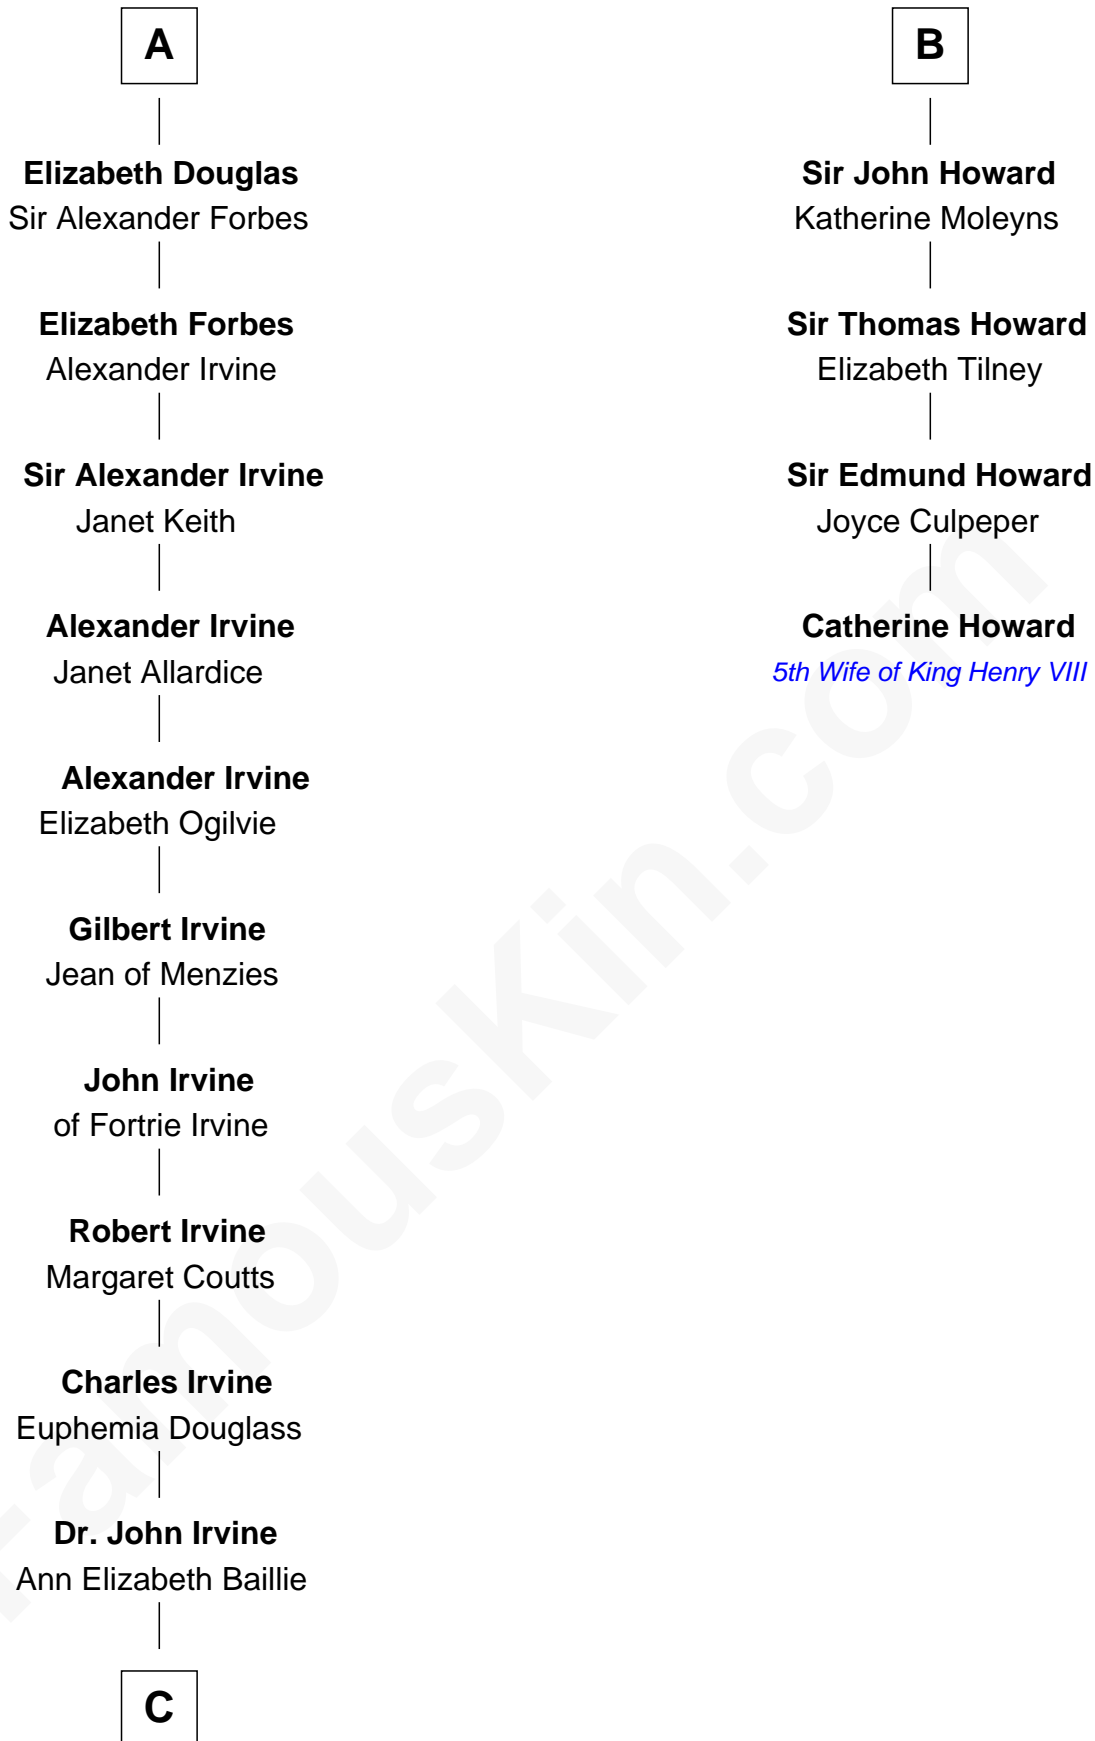

FamousKin.com

Relationship Chart of

Eleanor Roosevelt

First Lady of President Franklin D. Roosevelt

10th cousin 11 times removed of

Catherine Howard

5th Wife of King Henry VIII

C

Anne Irvine
James Bulloch

James Stephens Bulloch
Martha Stewart

Martha Bulloch
Theodore Roosevelt

Elliott Roosevelt
Anna Rebecca Hall

Eleanor Roosevelt
First Lady of Franklin Roosevelt

FamousKin.com