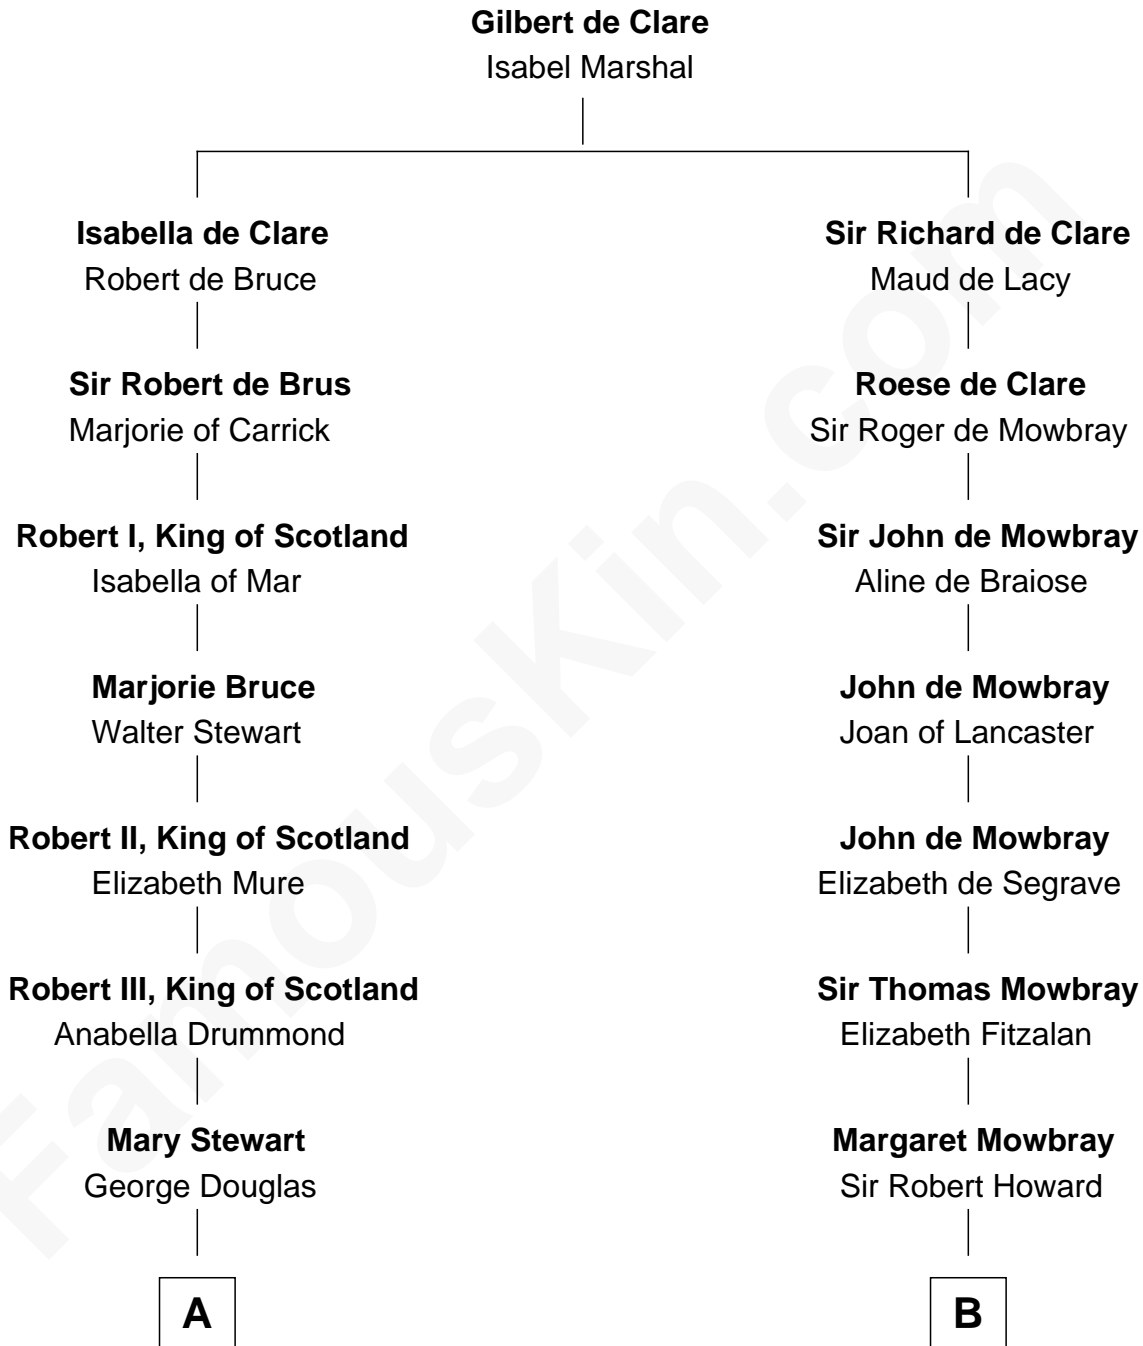

FamousKin.com

Relationship Chart of

Eleanor Roosevelt

First Lady of President Franklin D. Roosevelt

10th cousin 11 times removed of

Catherine Howard

5th Wife of King Henry VIII

C

Anne Irvine
James Bulloch

James Stephens Bulloch
Martha Stewart

Martha Bulloch
Theodore Roosevelt

Elliott Roosevelt
Anna Rebecca Hall

Eleanor Roosevelt
First Lady of Franklin Roosevelt

FamousKin.com