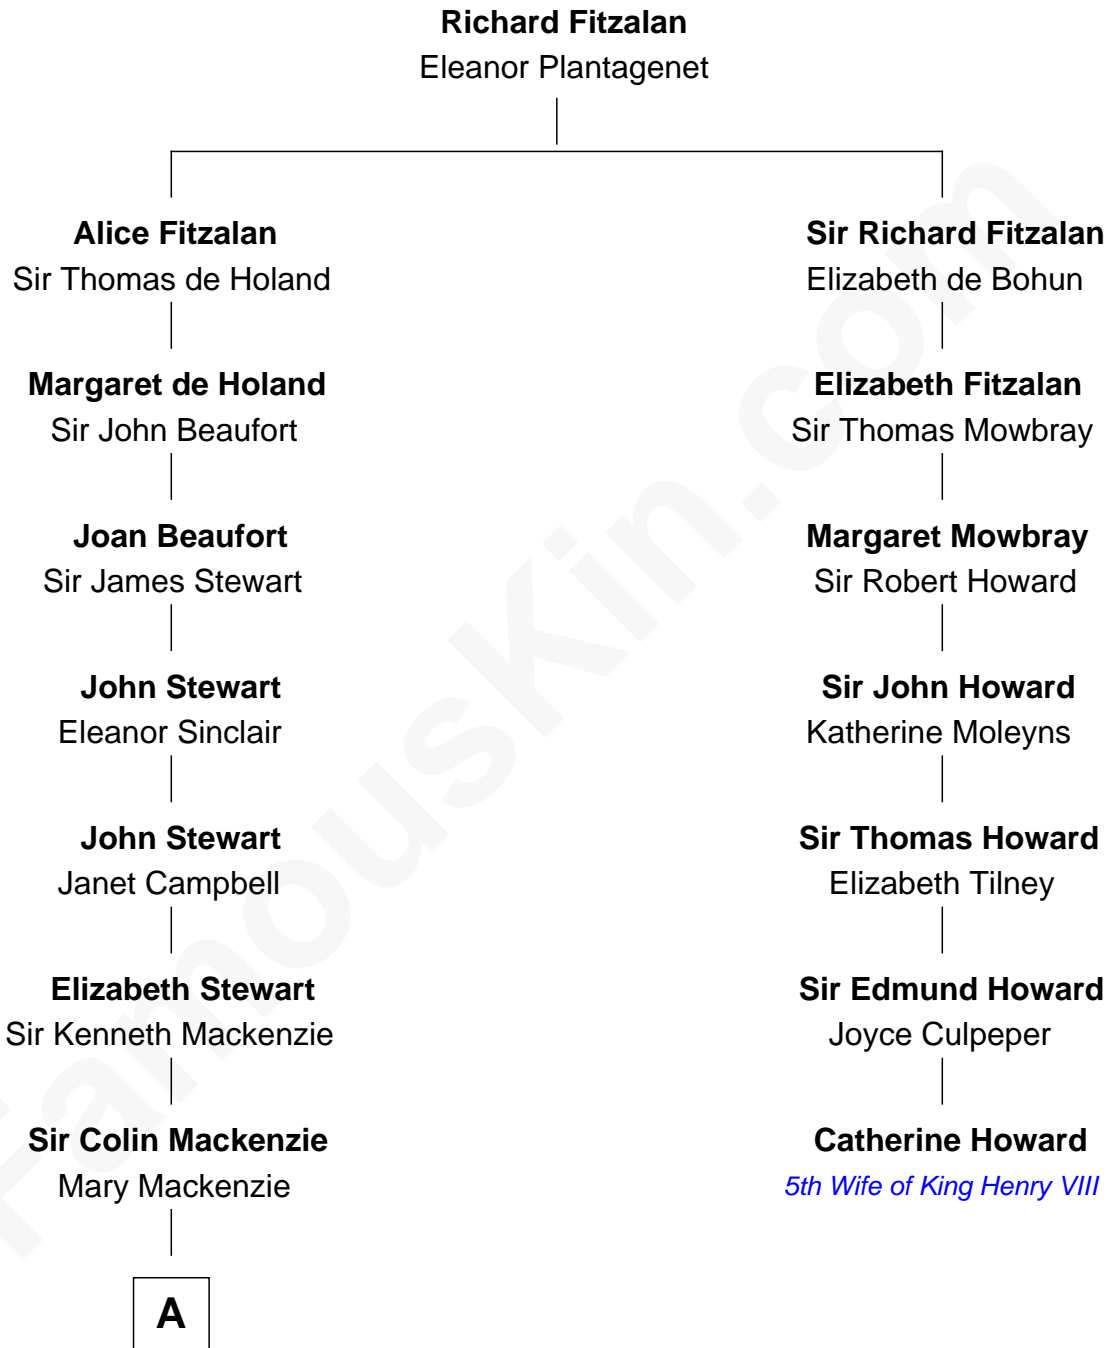

FamousKin.com

Relationship Chart of

Eleanor Roosevelt

First Lady of President Franklin D. Roosevelt

6th cousin 11 times removed of

Catherine Howard

5th Wife of King Henry VIII

A