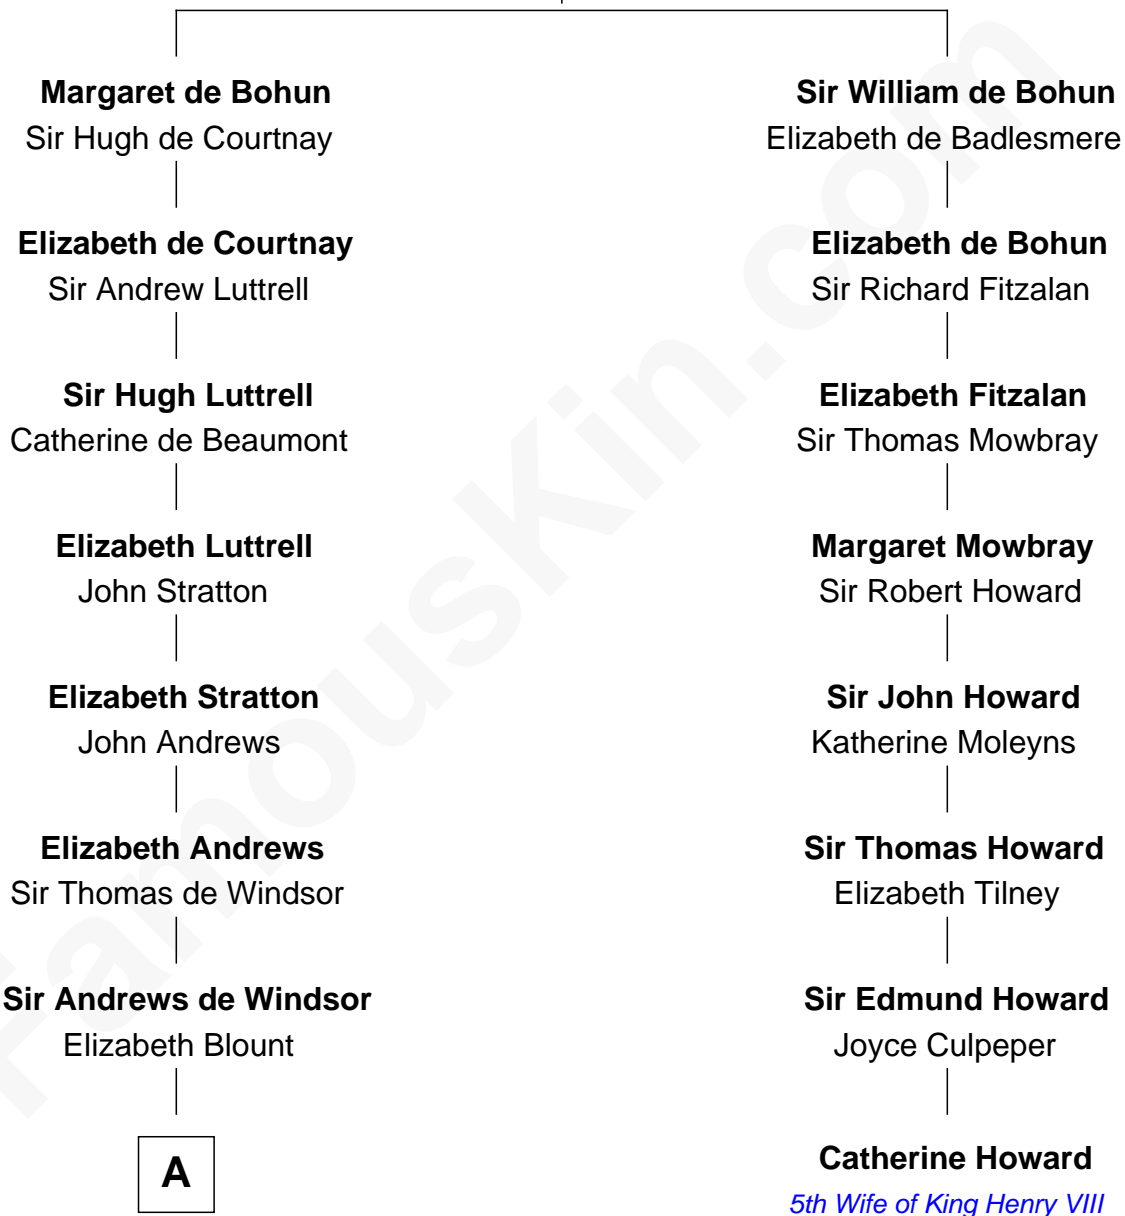

## Relationship Chart of

### Eleanor Roosevelt

First Lady of President Franklin D. Roosevelt

7th cousin 11 times removed of

### Catherine Howard

5th Wife of King Henry VIII

**Humphrey de Bohun**  
Elizabeth Plantagenet

**B**

—  
**Anna Rebecca Hall**

Elliott Roosevelt

—  
**Eleanor Roosevelt**

*First Lady of Franklin Roosevelt*