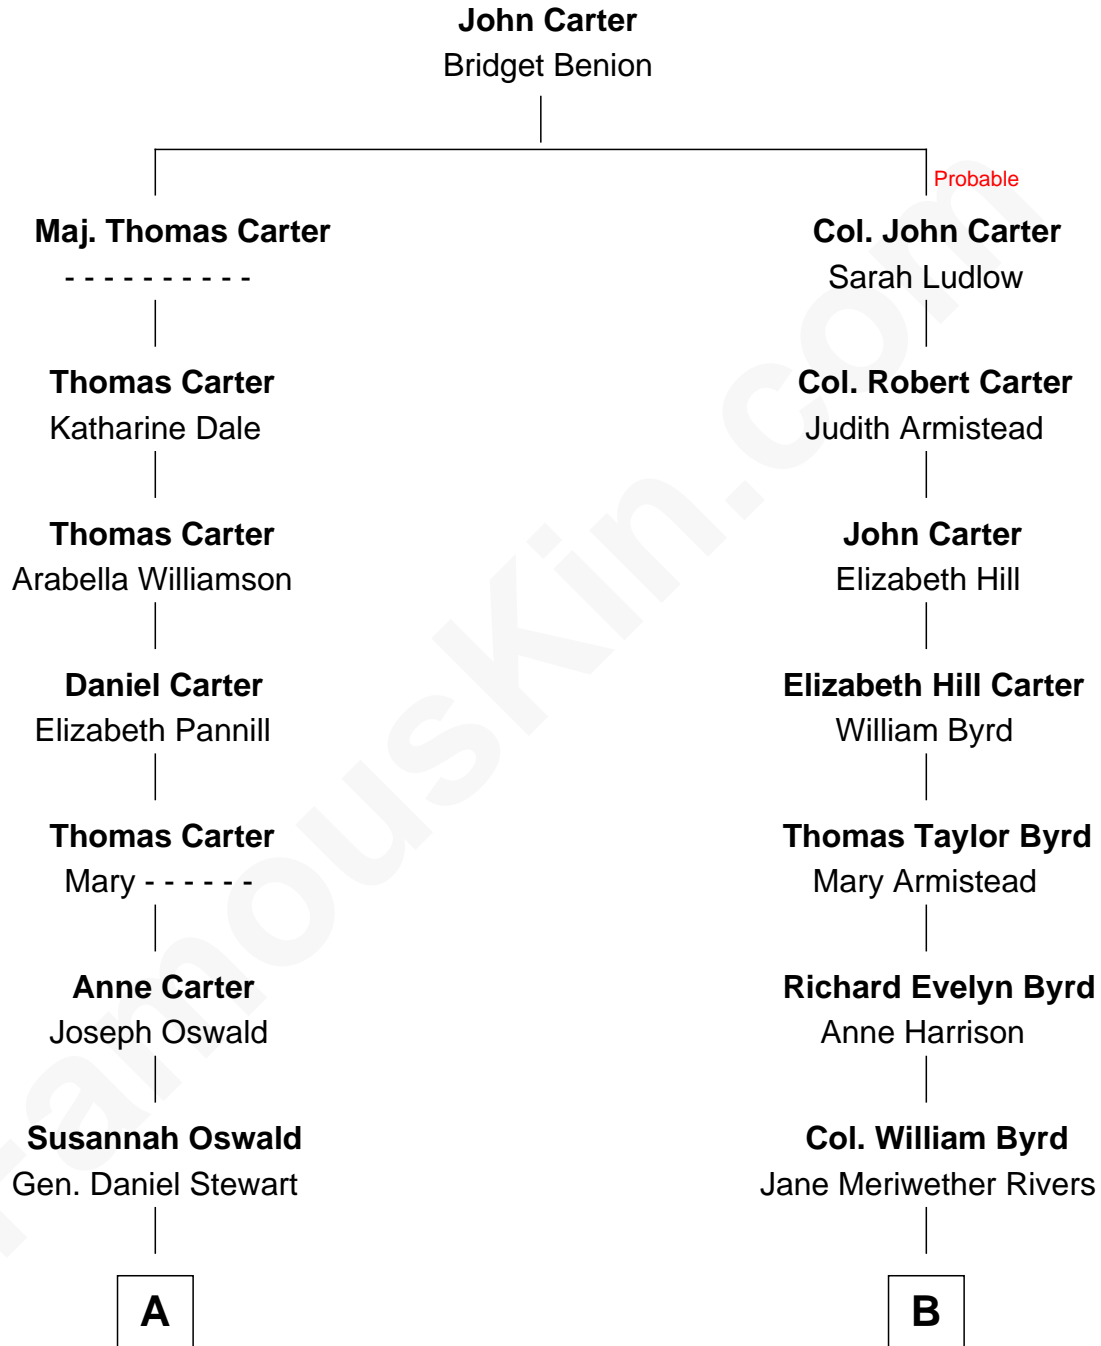

FamousKin.com

Relationship Chart of

Eleanor Roosevelt

First Lady of President Franklin D. Roosevelt

8th cousin 2 times removed of

Admiral Richard Byrd
Polar Explorer

A

Martha Stewart
James Stephens Bulloch

Martha Bulloch
Theodore Roosevelt

Elliott Roosevelt
Anna Rebecca Hall

Eleanor Roosevelt
First Lady of Franklin Roosevelt

B

Richard Evelyn Byrd
Eleanor Bolling Flood

Admiral Richard Byrd
Polar Explorer

FamousKin.com