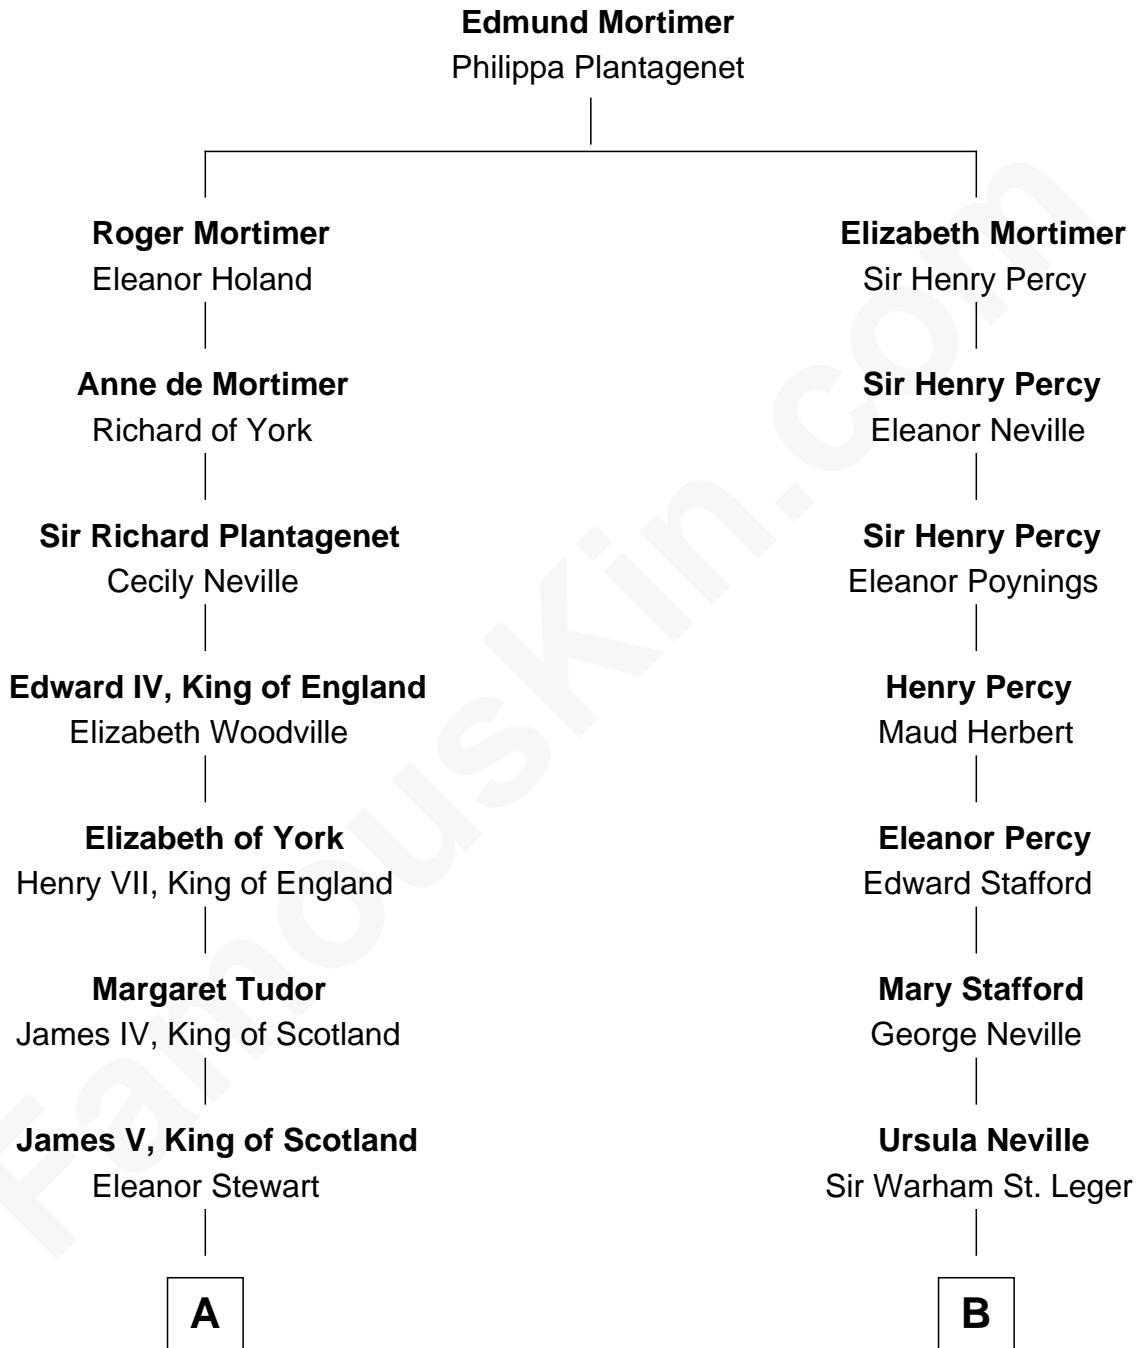

FamousKin.com

Relationship Chart of

Eleanor Roosevelt

First Lady of President Franklin D. Roosevelt

18th cousin 1 time removed of

Admiral Richard Byrd
Polar Explorer

C

Mary Livingston Ludlow

Valentine Gill Hall

Anna Rebecca Hall

Elliott Roosevelt

Eleanor Roosevelt

First Lady of Franklin Roosevelt

D

Richard Evelyn Byrd

Eleanor Bolling Flood

Admiral Richard Byrd

Polar Explorer

FamousKin.com