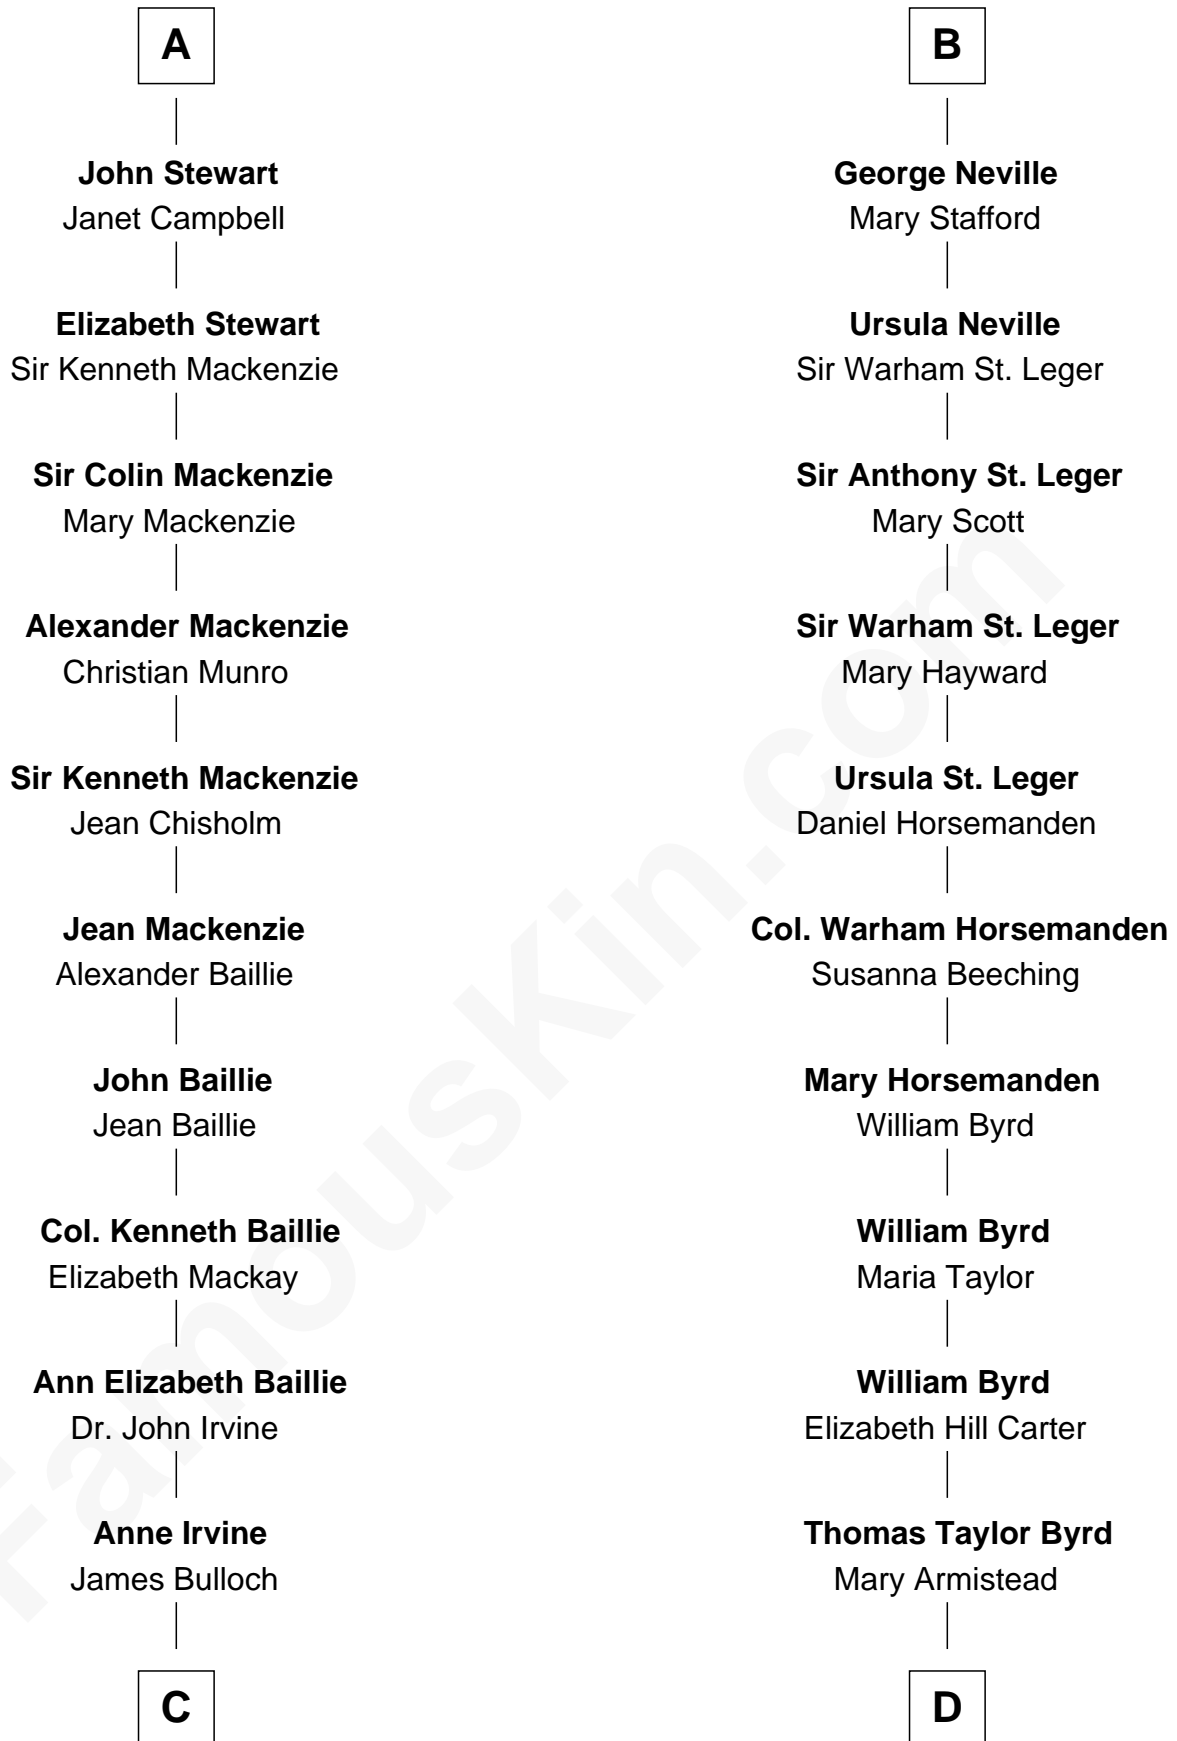

## Relationship Chart of

### Eleanor Roosevelt

*First Lady of President Franklin D. Roosevelt*

20th cousin of

**Admiral Richard Byrd**  
*Polar Explorer*

**C**

**James Stephens Bulloch**

Martha Stewart

**Martha Bulloch**

Theodore Roosevelt

**Elliott Roosevelt**

Anna Rebecca Hall

**Eleanor Roosevelt**

*First Lady of Franklin Roosevelt*

**D**

**Richard Evelyn Byrd**

Anne Harrison