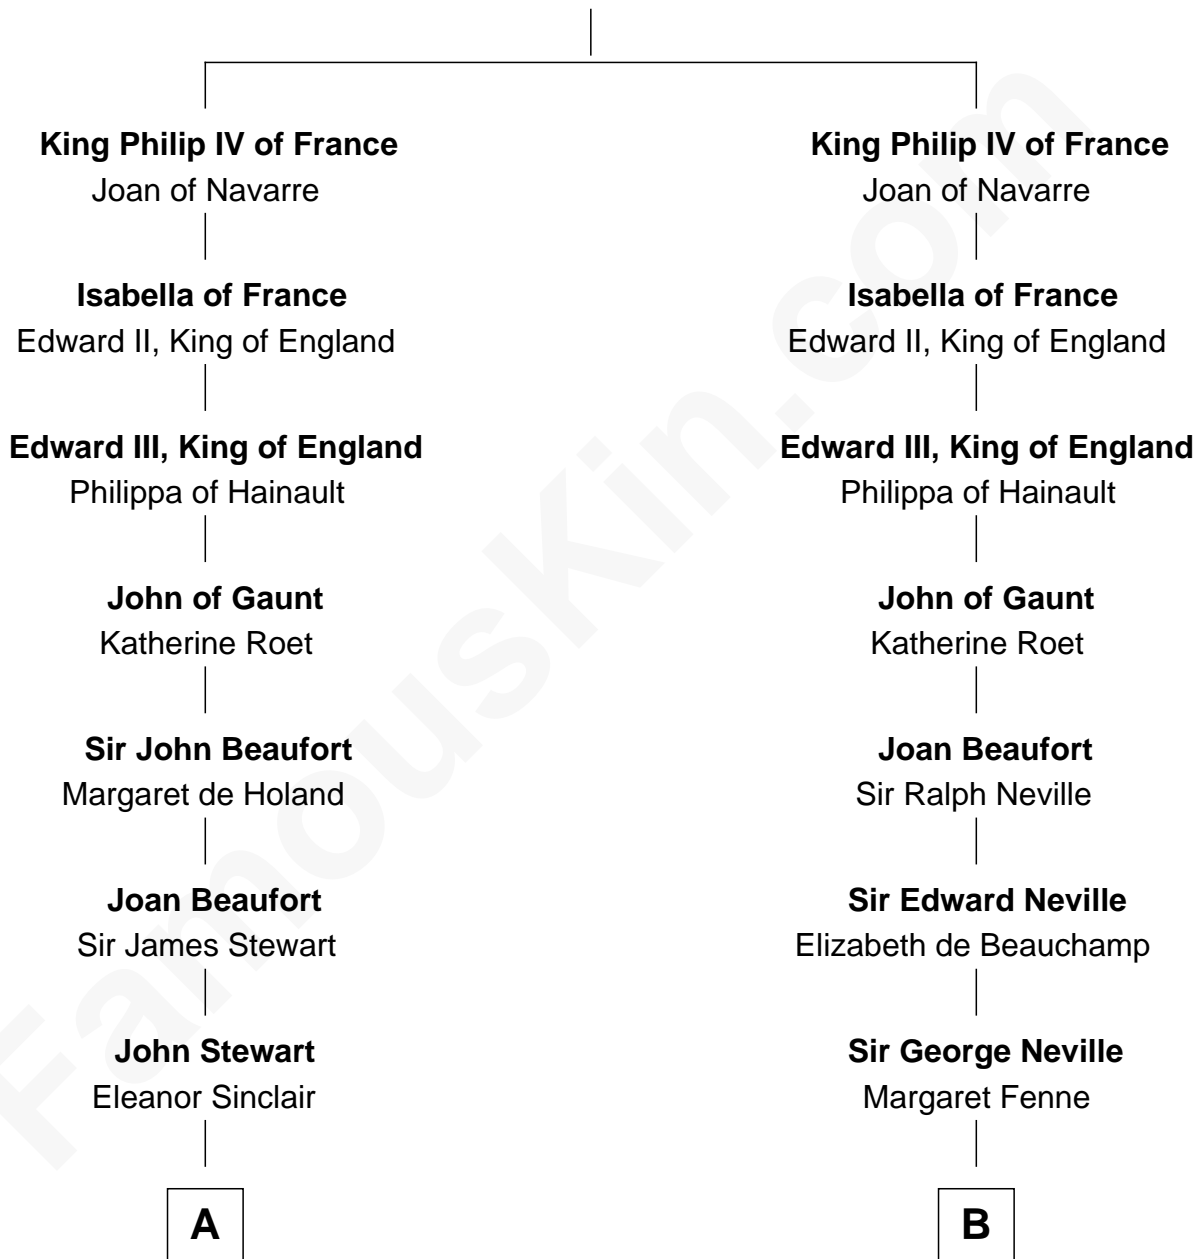

FamousKin.com

Relationship Chart of

Eleanor Roosevelt

First Lady of President Franklin D. Roosevelt

20th cousin of

Admiral Richard Byrd
Polar Explorer

Philip III, King of France
Isabella of Aragon

C

James Stephens Bulloch

Martha Stewart

Martha Bulloch

Theodore Roosevelt

Elliott Roosevelt

Anna Rebecca Hall

Eleanor Roosevelt

First Lady of Franklin Roosevelt