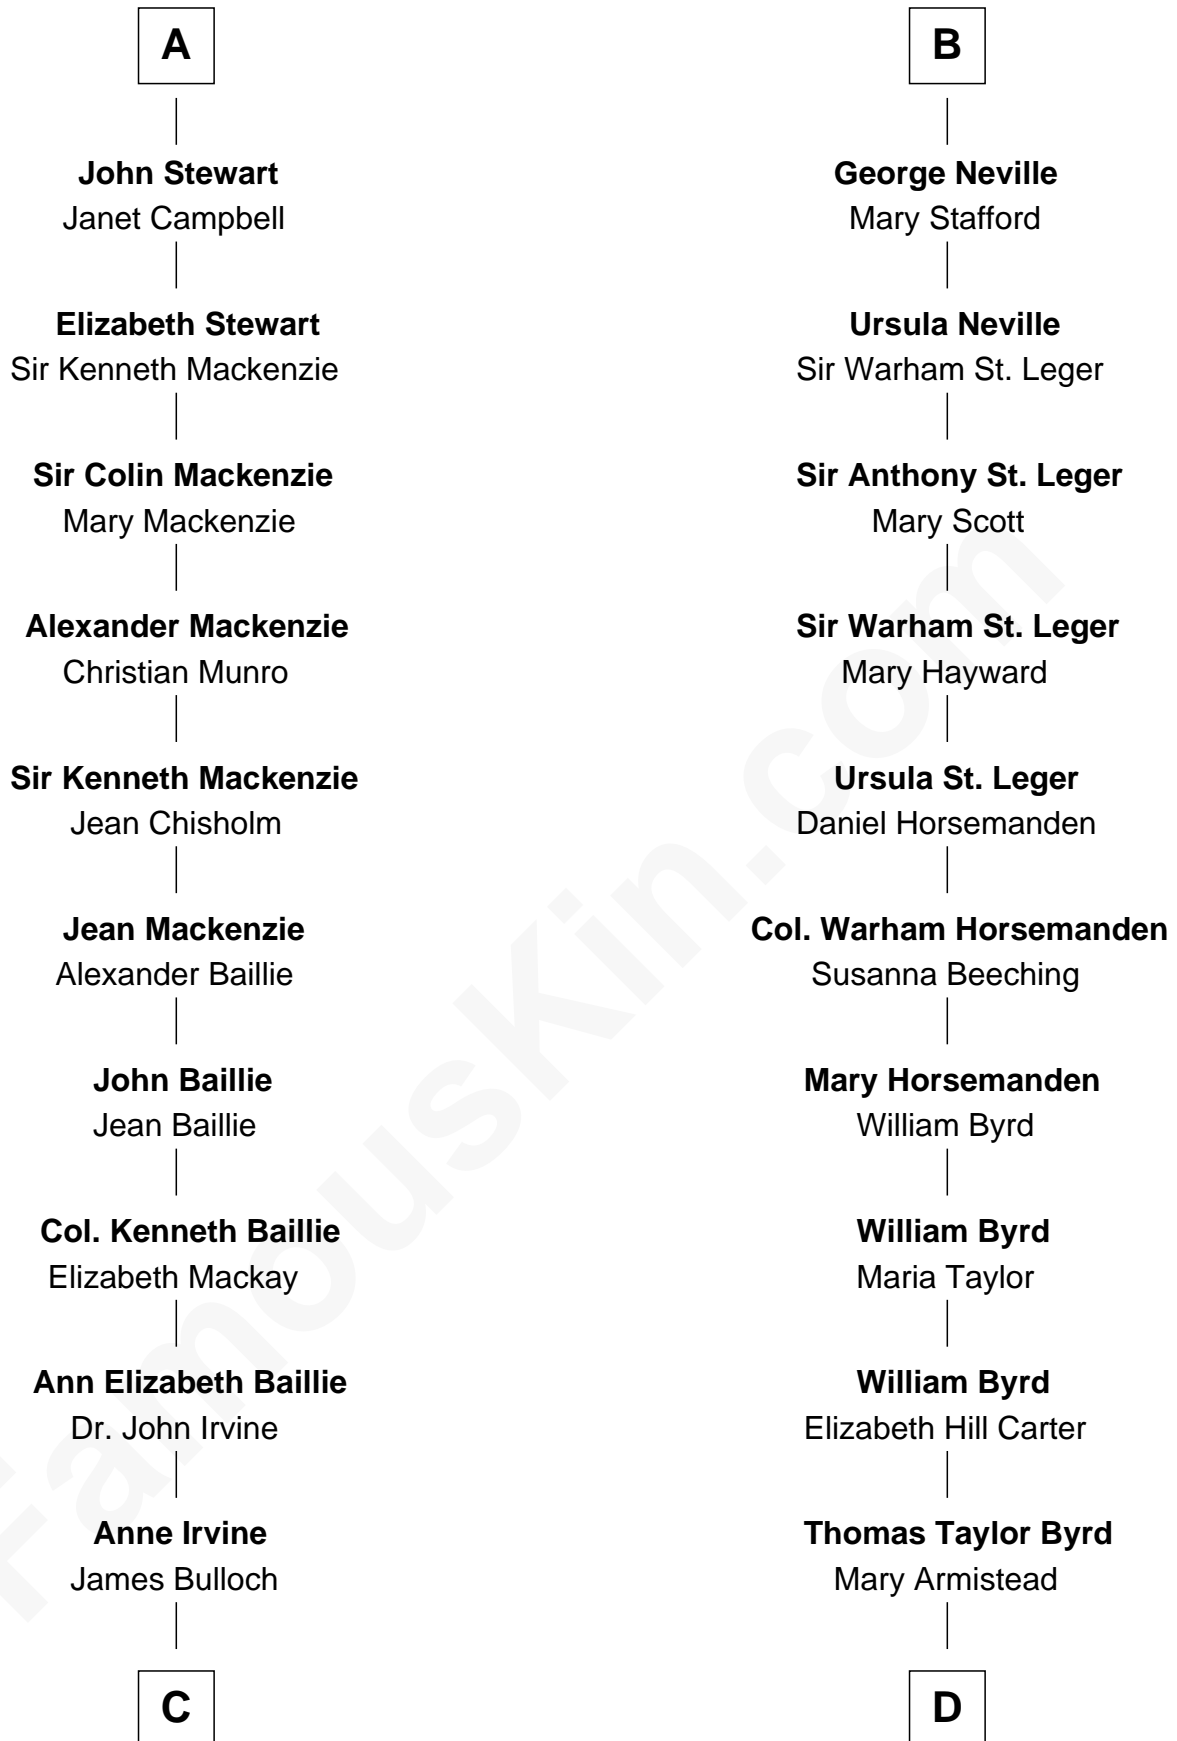

FamousKin.com

Relationship Chart of

Eleanor Roosevelt

First Lady of President Franklin D. Roosevelt

20th cousin of

Admiral Richard Byrd
Polar Explorer

Philip III, King of France
Isabella of Aragon

C

James Stephens Bulloch

Martha Stewart

Martha Bulloch

Theodore Roosevelt

Elliott Roosevelt

Anna Rebecca Hall

Eleanor Roosevelt

First Lady of Franklin Roosevelt