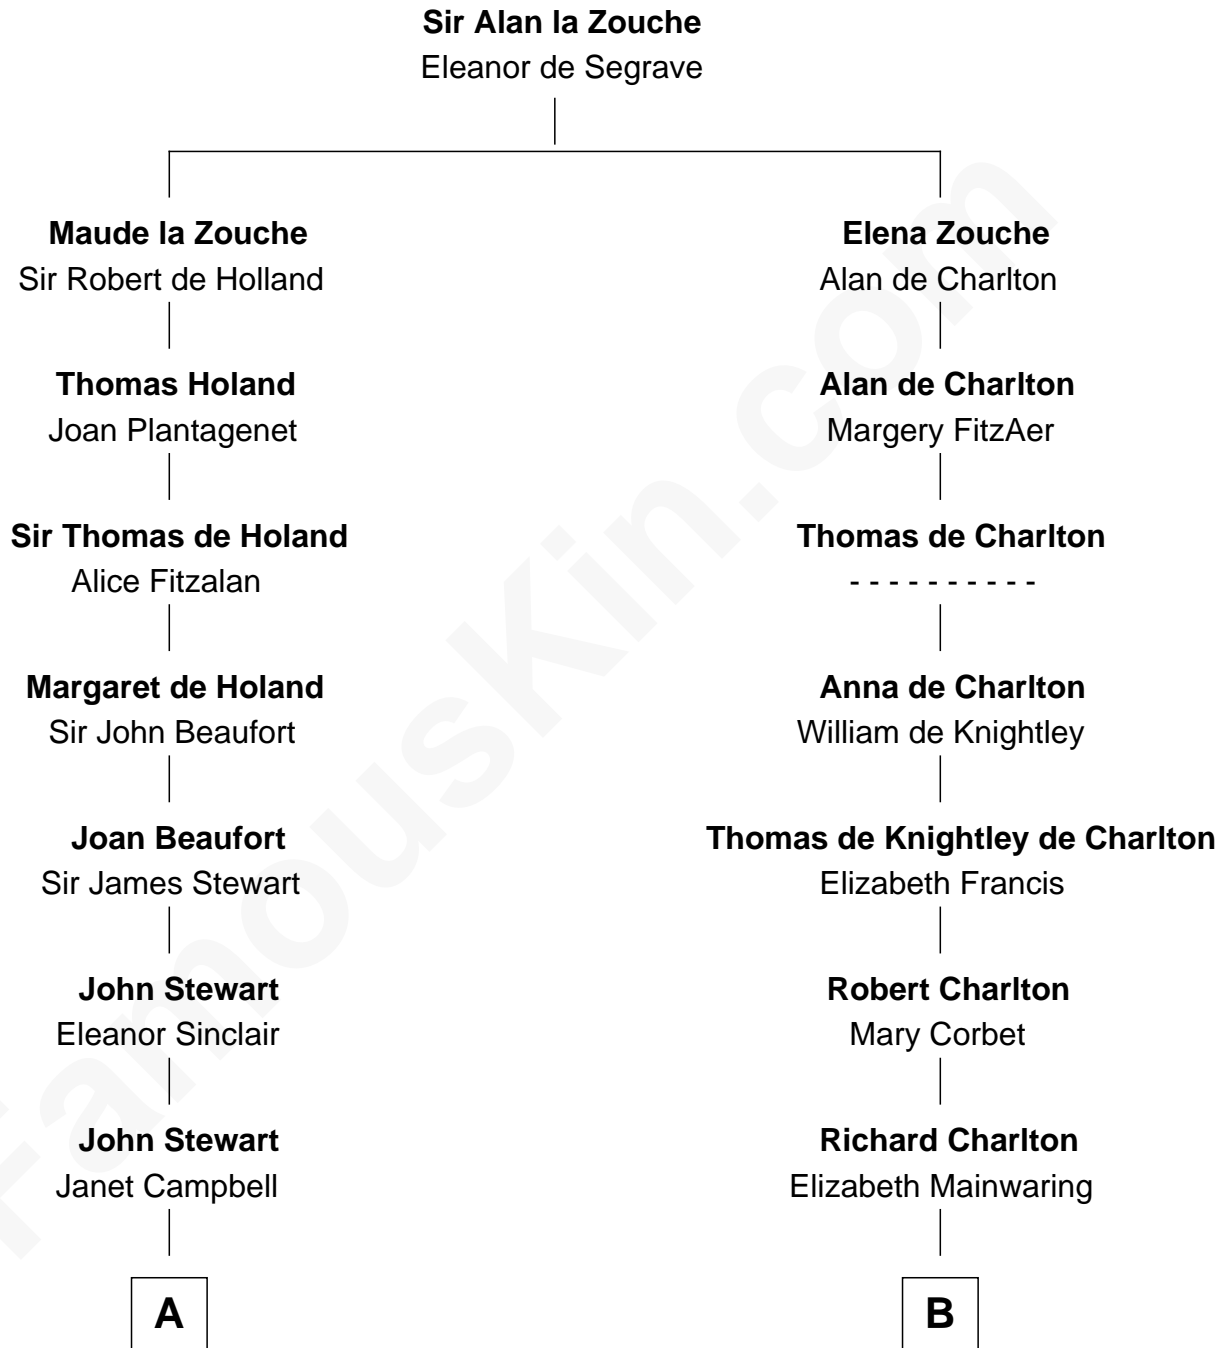

FamousKin.com

Relationship Chart of

Eleanor Roosevelt

First Lady of President Franklin D. Roosevelt

11th cousin 8 times removed of

Rev. John Whittingham

(c1616 - 1639) Great Migration Immigrant 1637

C

—
Martha Bulloch
Theodore Roosevelt

—
Elliott Roosevelt
Anna Rebecca Hall

—
Eleanor Roosevelt
First Lady of Franklin Roosevelt

FamousKin.com