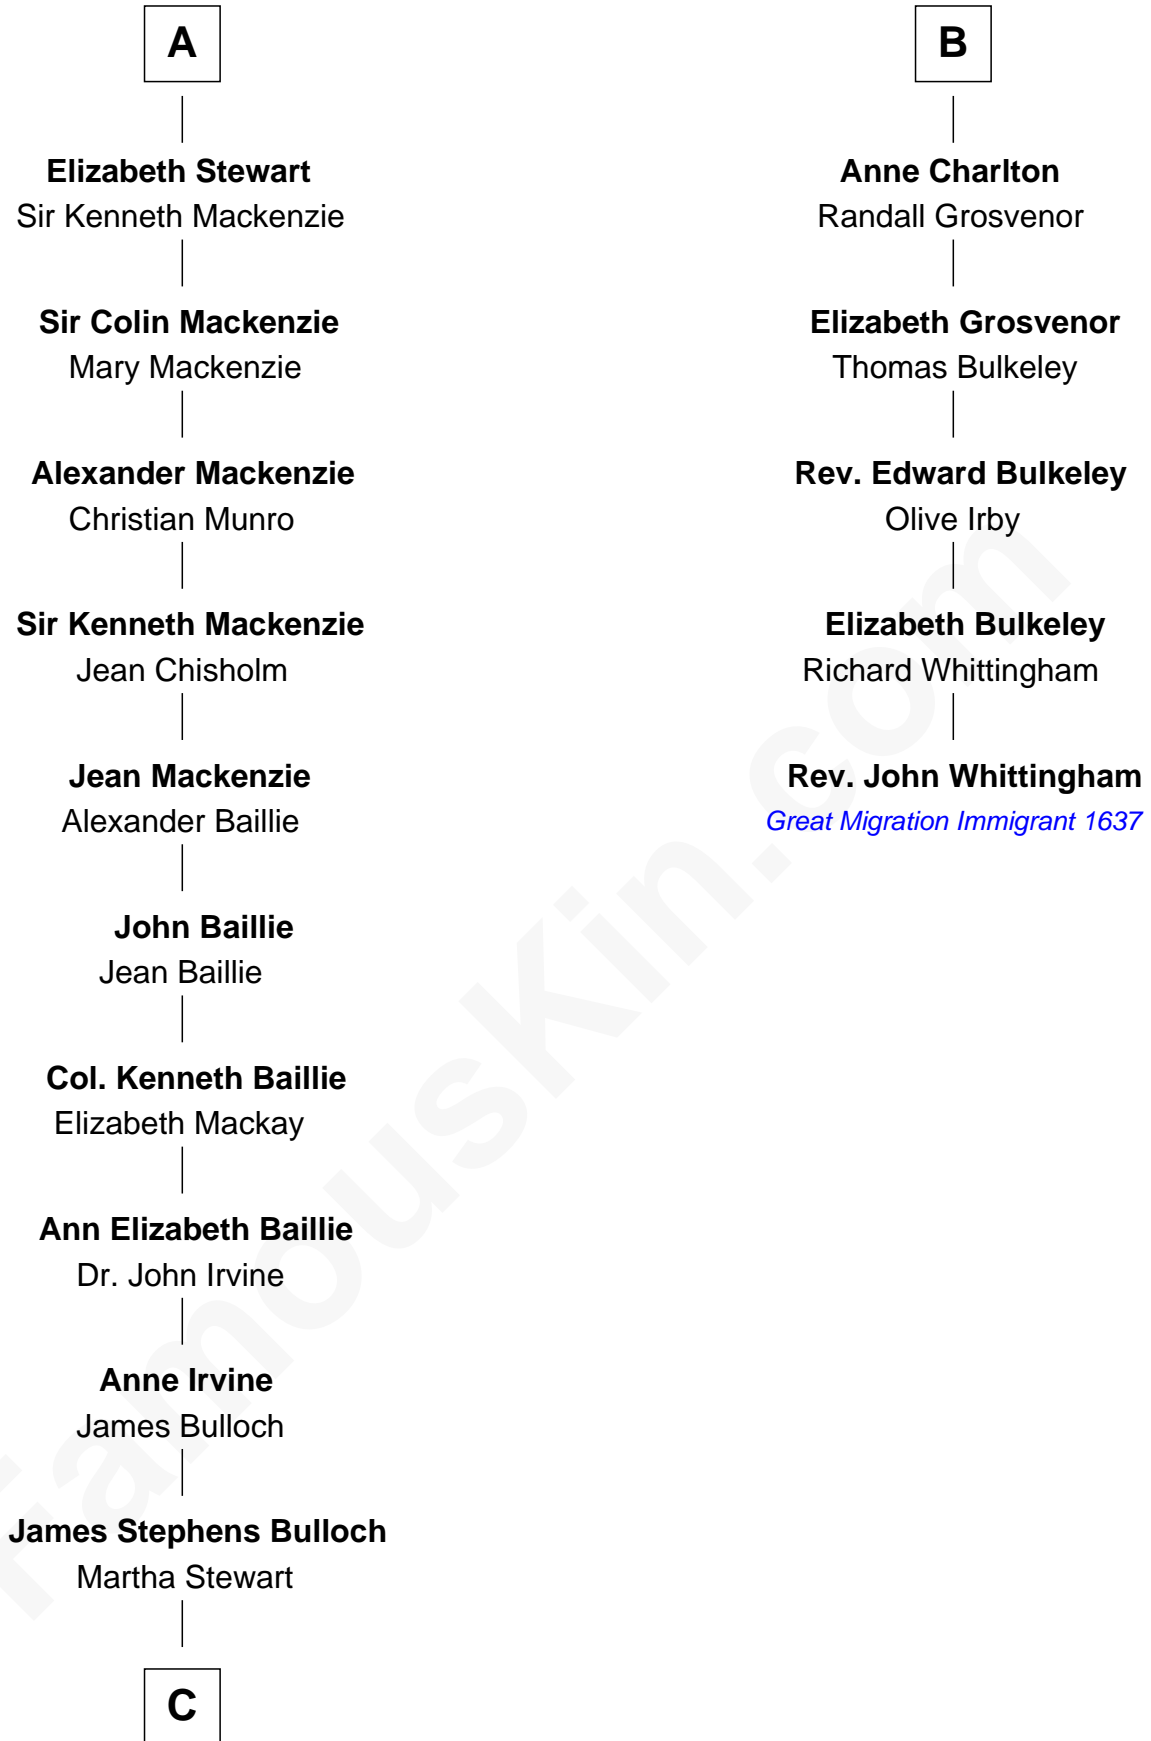

FamousKin.com

Relationship Chart of

Eleanor Roosevelt

First Lady of President Franklin D. Roosevelt

11th cousin 8 times removed of

Rev. John Whittingham

(c1616 - 1639) Great Migration Immigrant 1637

C

—
Martha Bulloch
Theodore Roosevelt

—
Elliott Roosevelt
Anna Rebecca Hall

—
Eleanor Roosevelt
First Lady of Franklin Roosevelt

FamousKin.com