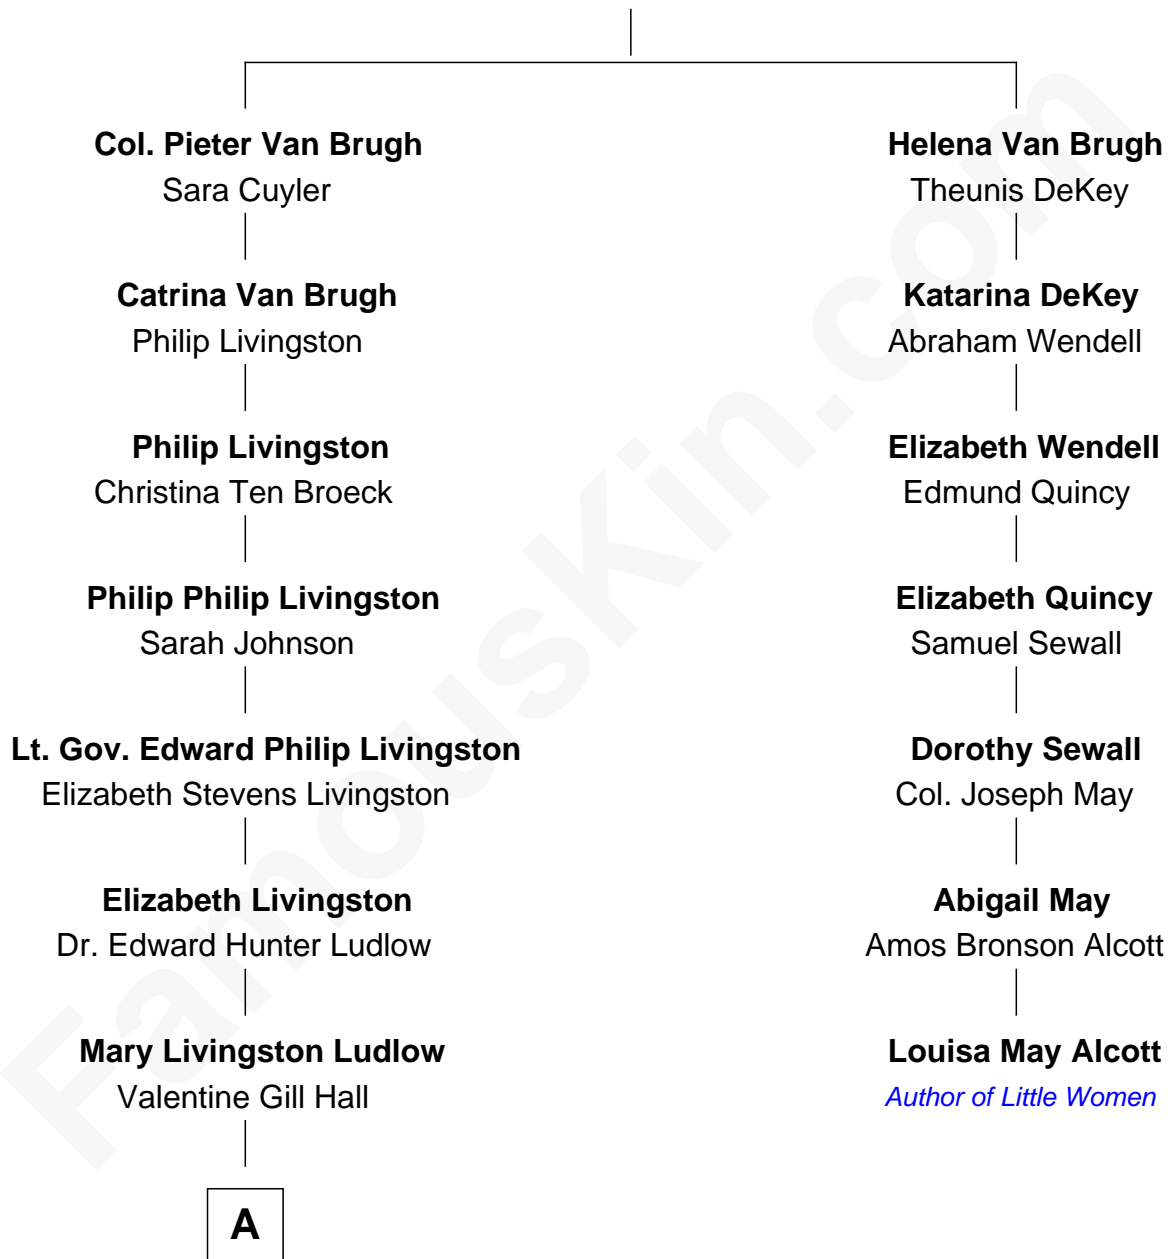

## Relationship Chart of

### Eleanor Roosevelt

*First Lady of President Franklin D. Roosevelt*

6th cousin 2 times removed of

**Louisa May Alcott**  
*Author of Little Women*

**Jan Pieterse Van Brugh**  
Catharina Roelofs

**A**

—  
**Anna Rebecca Hall**

Elliott Roosevelt

—  
**Eleanor Roosevelt**

*First Lady of Franklin Roosevelt*

FamousKin.com