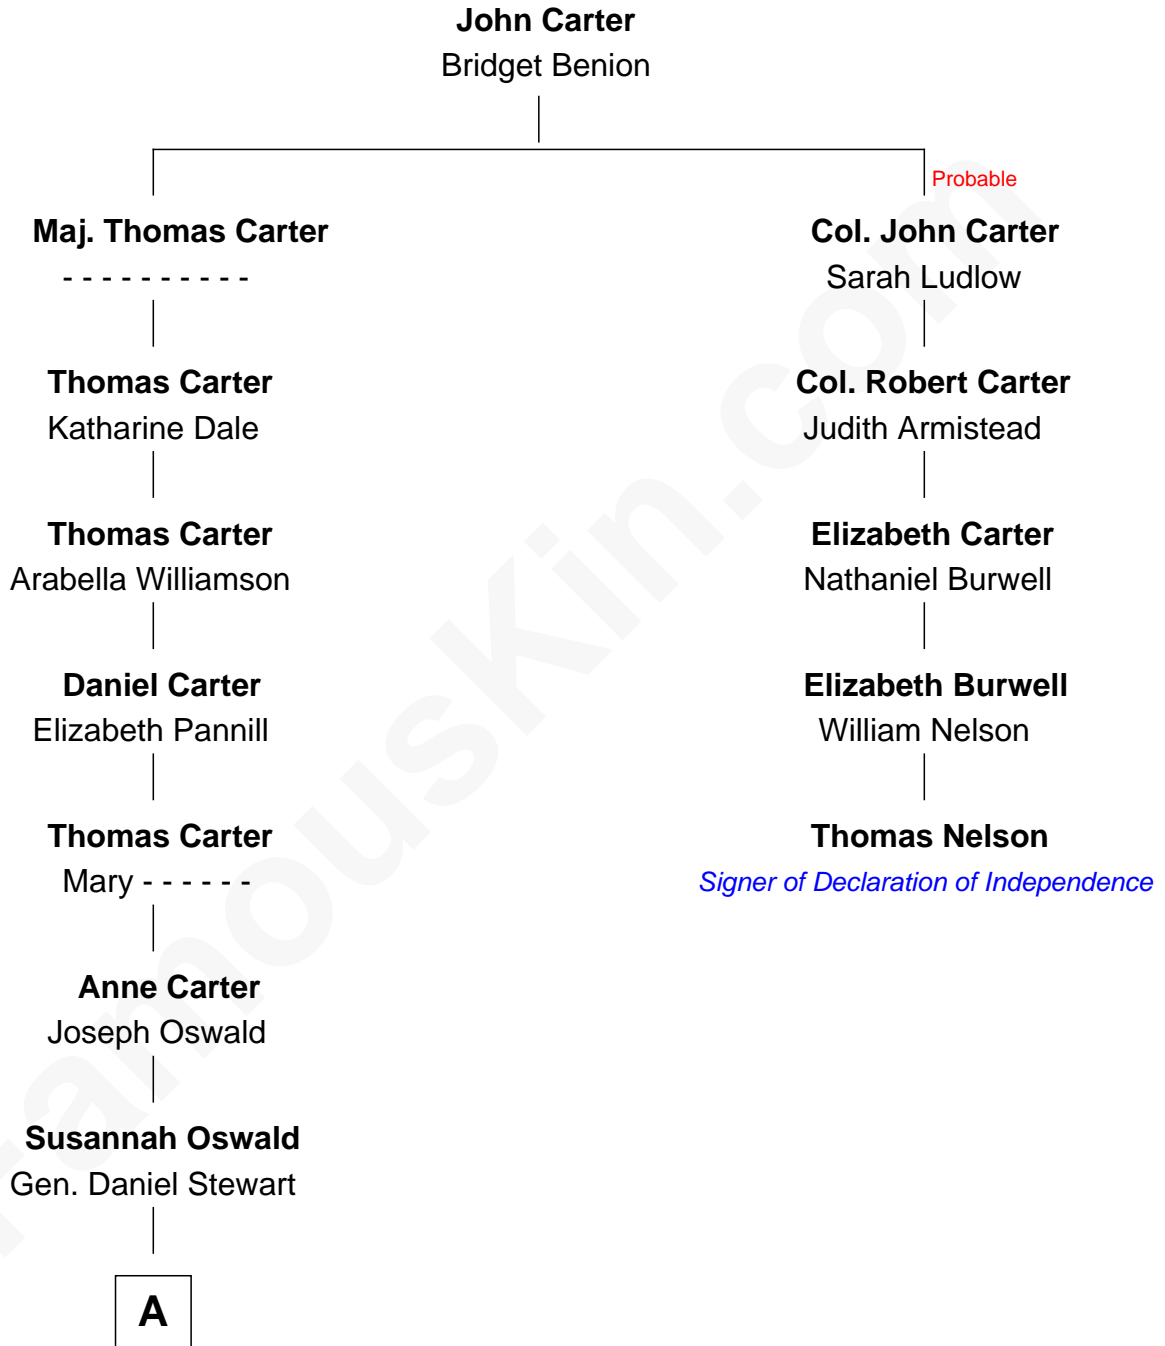

FamousKin.com

Relationship Chart of

Eleanor Roosevelt

First Lady of President Franklin D. Roosevelt

4th cousin 6 times removed of

Thomas Nelson

Signer of the Declaration of Independence

A

—
Martha Stewart
James Stephens Bulloch

—
Martha Bulloch
Theodore Roosevelt

—
Elliott Roosevelt
Anna Rebecca Hall

—
Eleanor Roosevelt
First Lady of Franklin Roosevelt

FamousKin.com