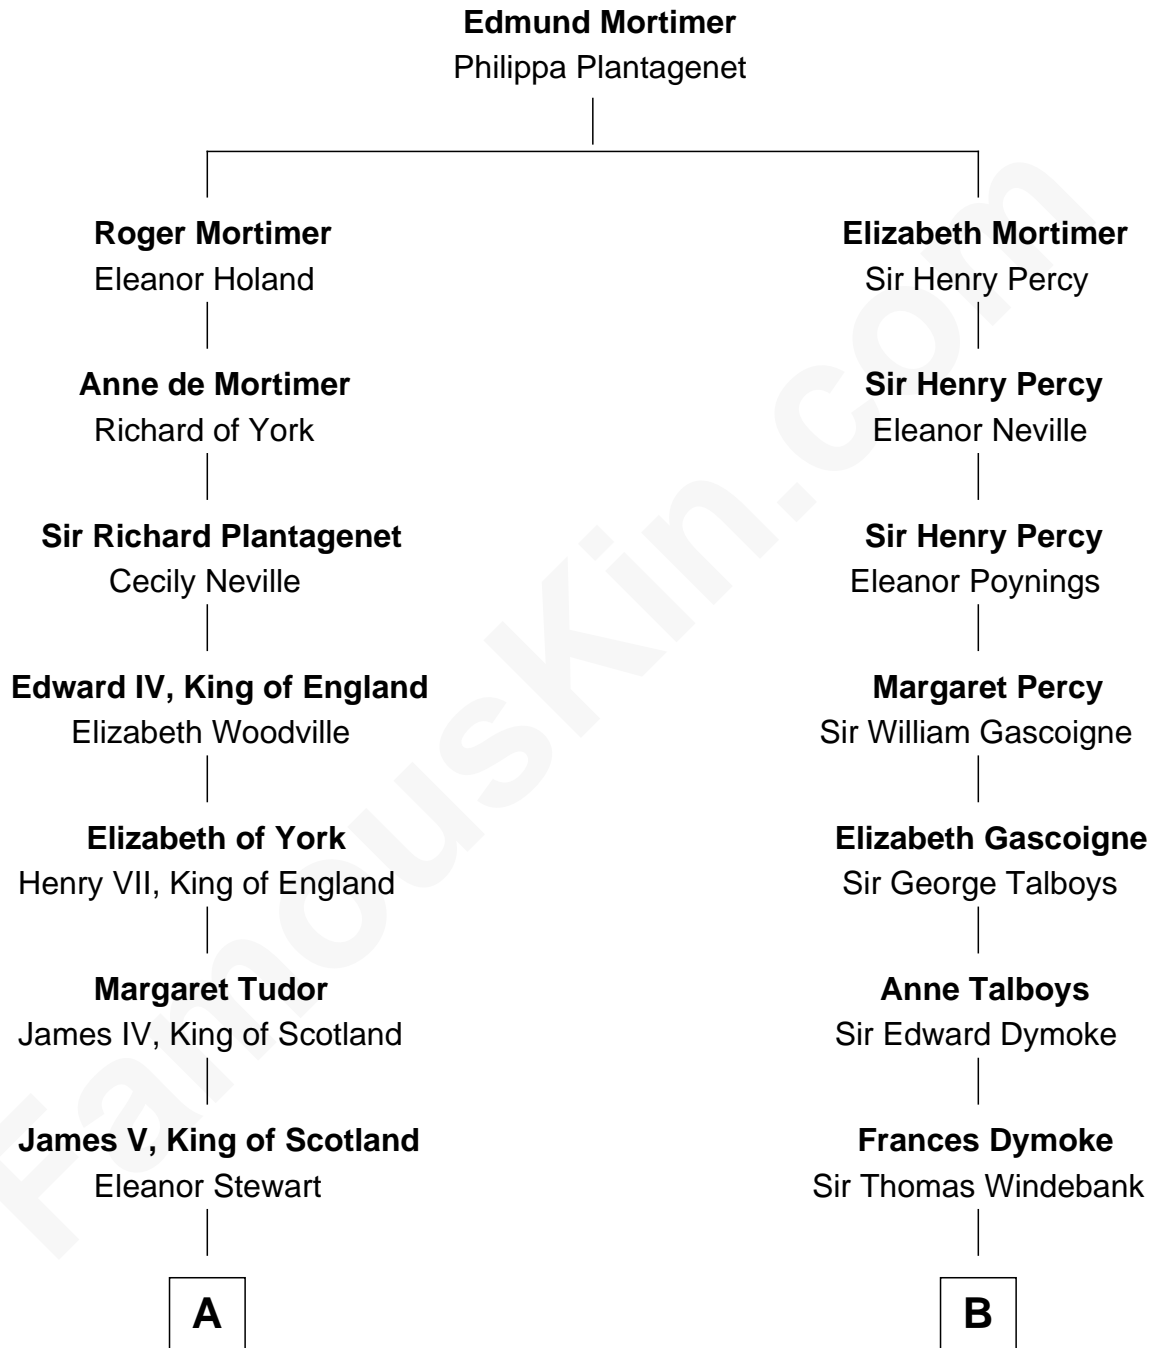

## Relationship Chart of

### Eleanor Roosevelt

*First Lady of President Franklin D. Roosevelt*

**12th cousin 7 times removed of**

### Thomas Nelson

*Signer of the Declaration of Independence*

**C**

—  
**Mary Livingston Ludlow**

Valentine Gill Hall

—  
**Anna Rebecca Hall**

Elliott Roosevelt

—  
**Eleanor Roosevelt**