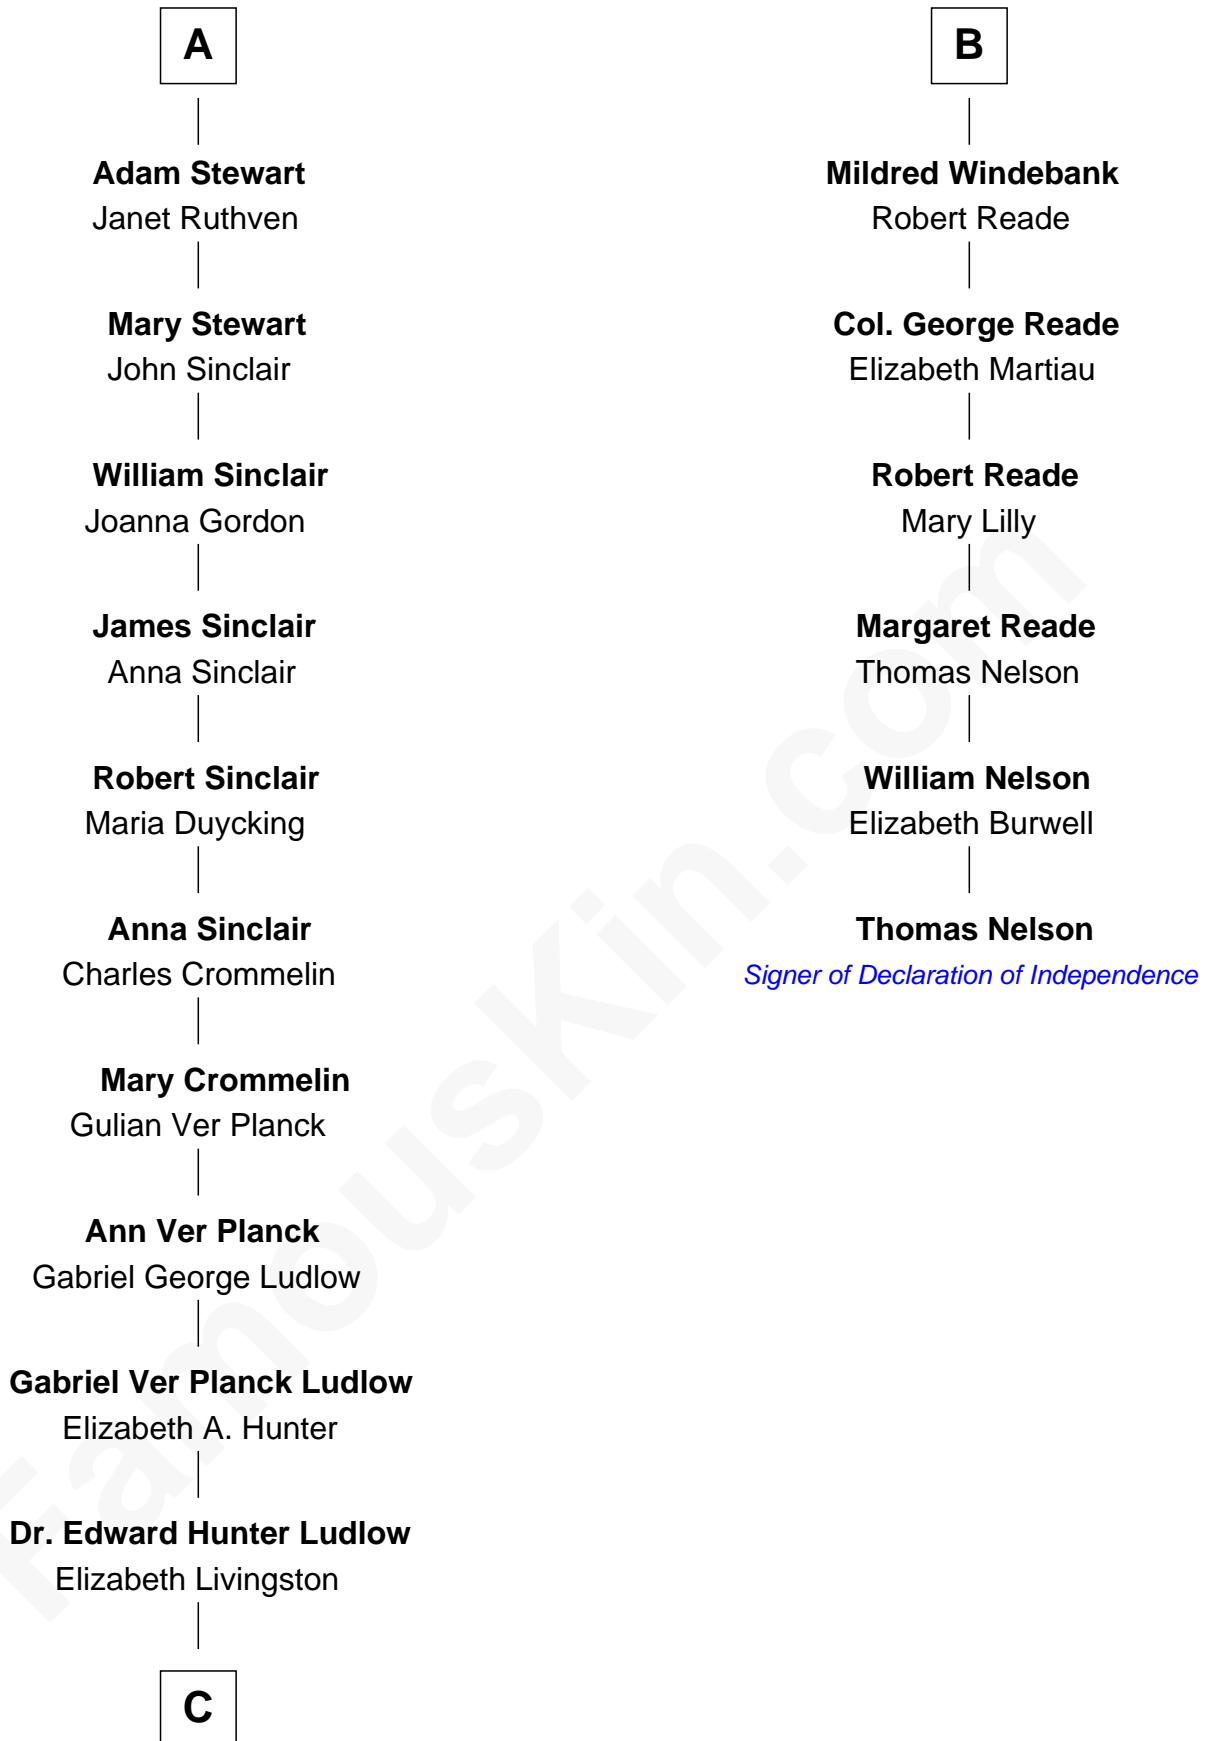

## Relationship Chart of

### Eleanor Roosevelt

*First Lady of President Franklin D. Roosevelt*

**12th cousin 7 times removed of**

### Thomas Nelson

*Signer of the Declaration of Independence*

**C**

—  
**Mary Livingston Ludlow**

Valentine Gill Hall

—  
**Anna Rebecca Hall**

Elliott Roosevelt

—  
**Eleanor Roosevelt**