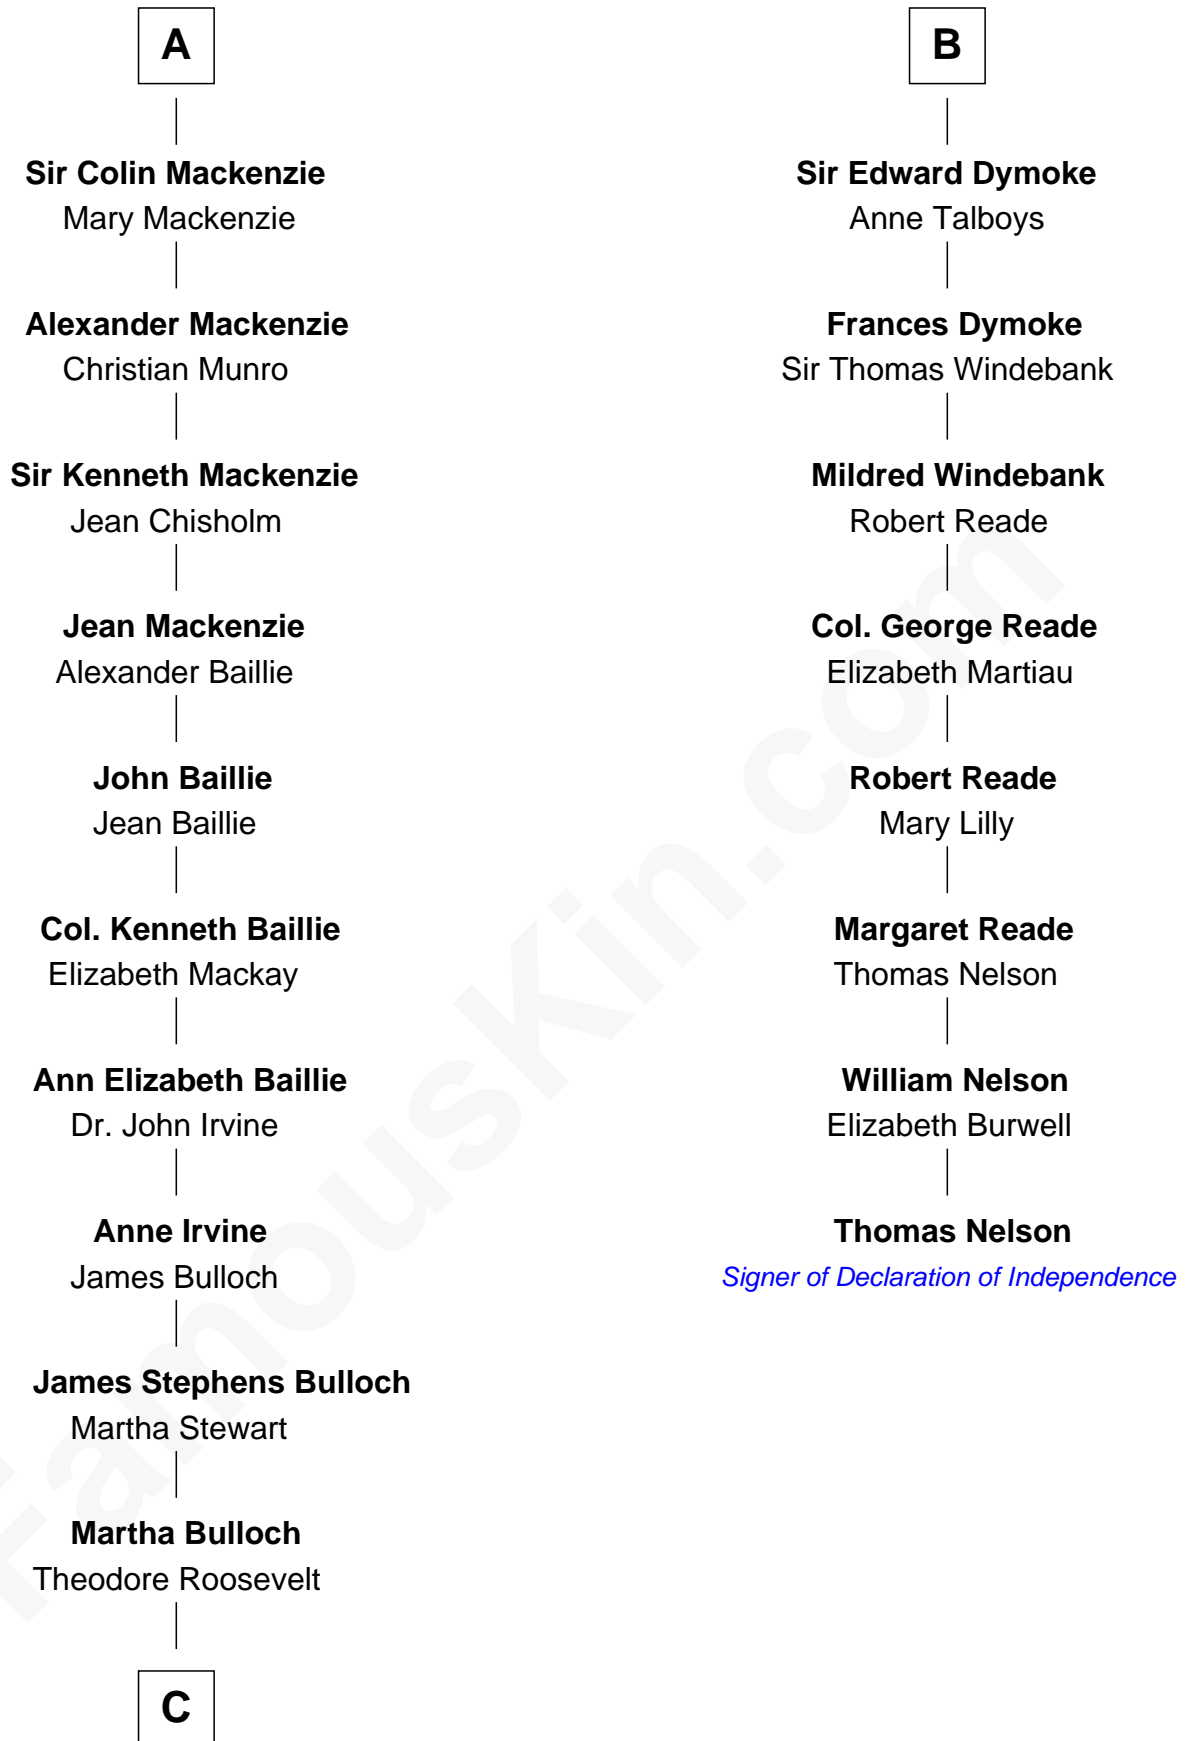

FamousKin.com

Relationship Chart of

Eleanor Roosevelt

First Lady of President Franklin D. Roosevelt

14th cousin 4 times removed of

Thomas Nelson

Signer of the Declaration of Independence

Henry Plantagenet
Maud de Chaworth

C

—
Elliott Roosevelt
Anna Rebecca Hall

—
Eleanor Roosevelt
First Lady of Franklin Roosevelt

FamousKin.com