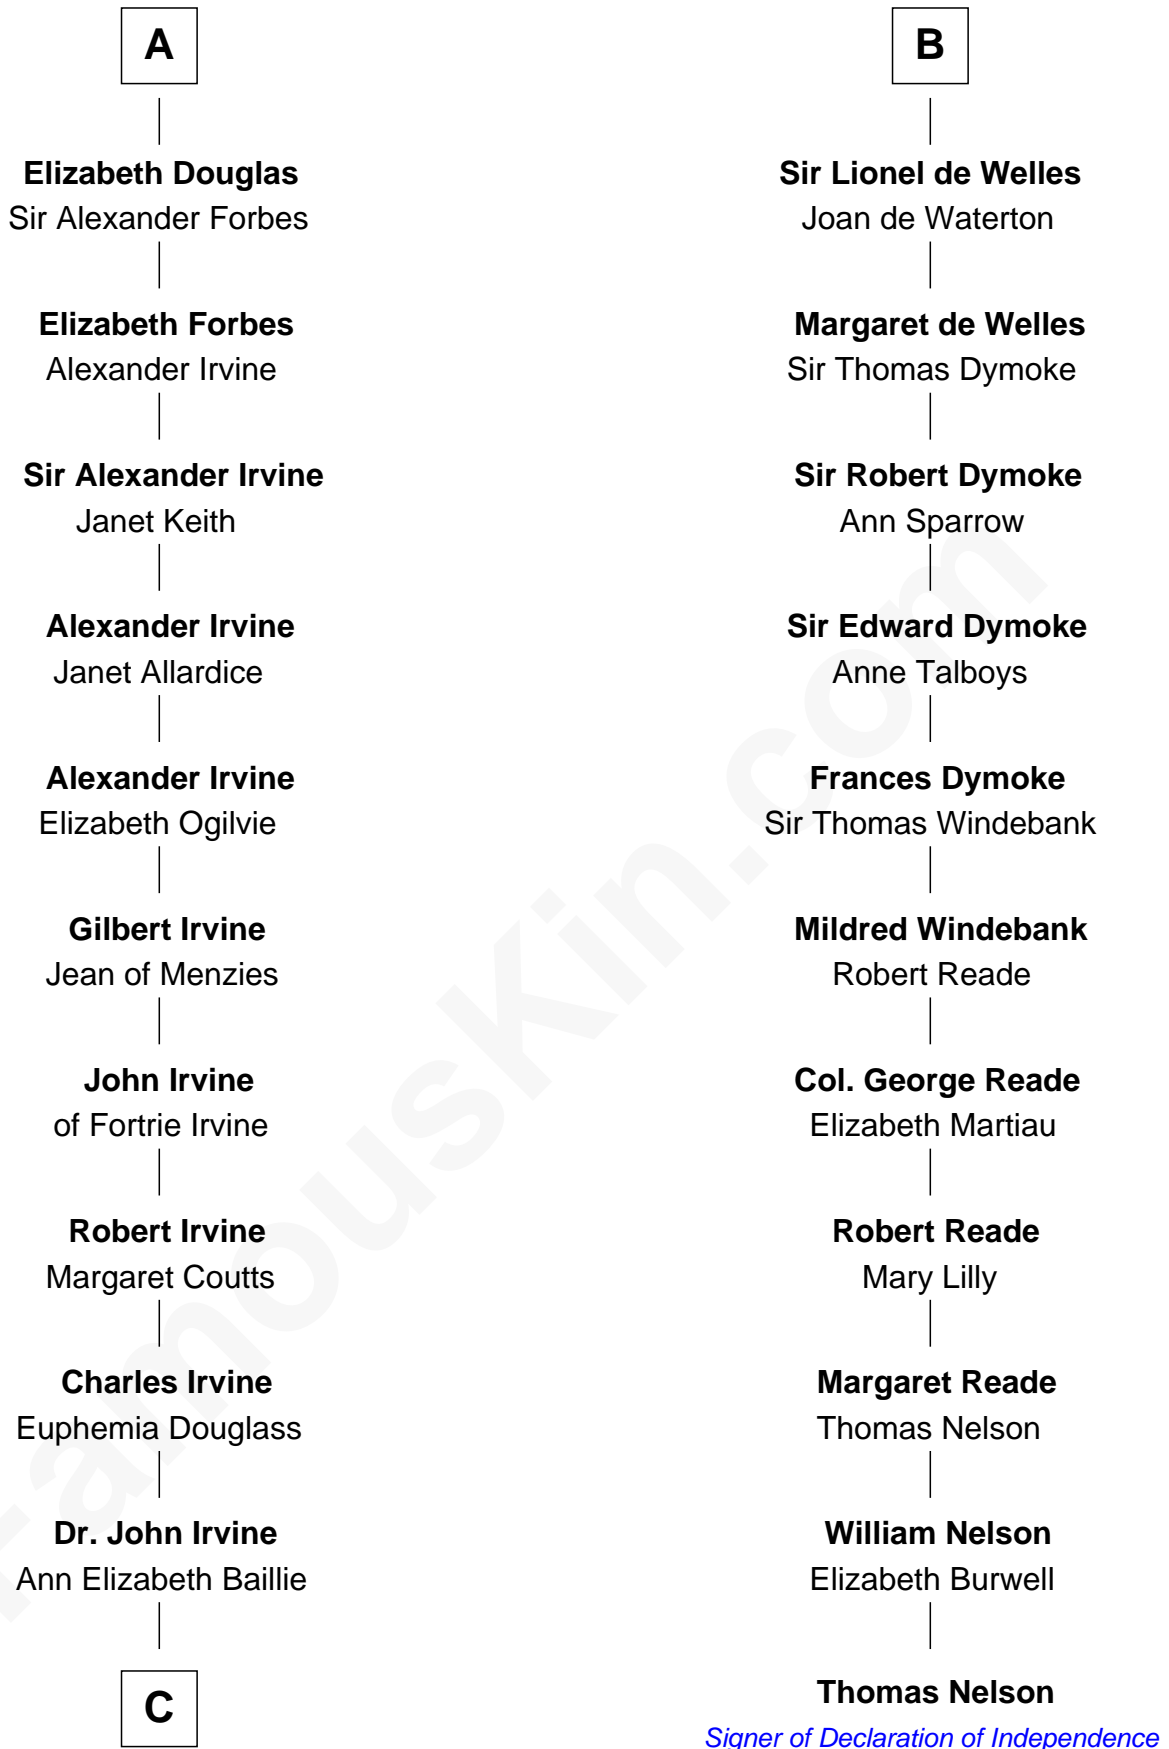

## Relationship Chart of

### Eleanor Roosevelt

*First Lady of President Franklin D. Roosevelt*

17th cousin 4 times removed of

### Thomas Nelson

*Signer of the Declaration of Independence*

**C**

**Anne Irvine**  
James Bulloch

**James Stephens Bulloch**  
Martha Stewart

**Martha Bulloch**  
Theodore Roosevelt

**Elliott Roosevelt**  
Anna Rebecca Hall