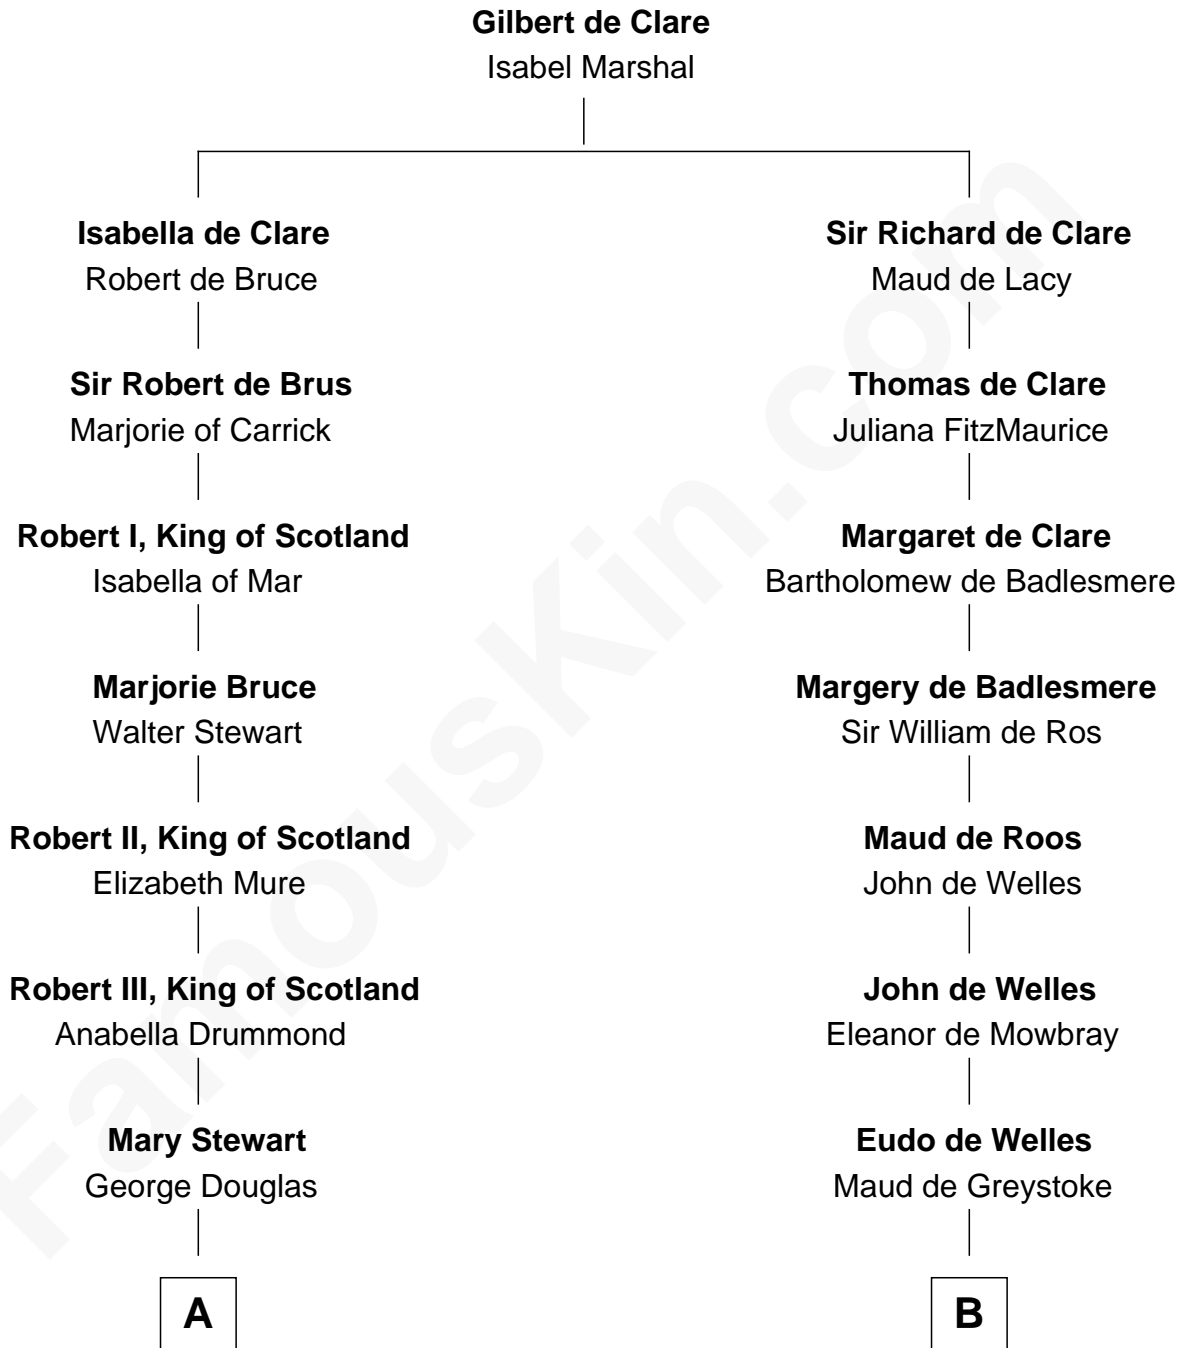

## Relationship Chart of

### Eleanor Roosevelt

*First Lady of President Franklin D. Roosevelt*

17th cousin 4 times removed of

### Thomas Nelson

*Signer of the Declaration of Independence*

**C**

**Anne Irvine**  
James Bulloch

**James Stephens Bulloch**  
Martha Stewart

**Martha Bulloch**  
Theodore Roosevelt

**Elliott Roosevelt**  
Anna Rebecca Hall

**Eleanor Roosevelt**  
*First Lady of Franklin Roosevelt*

FamousKin.com