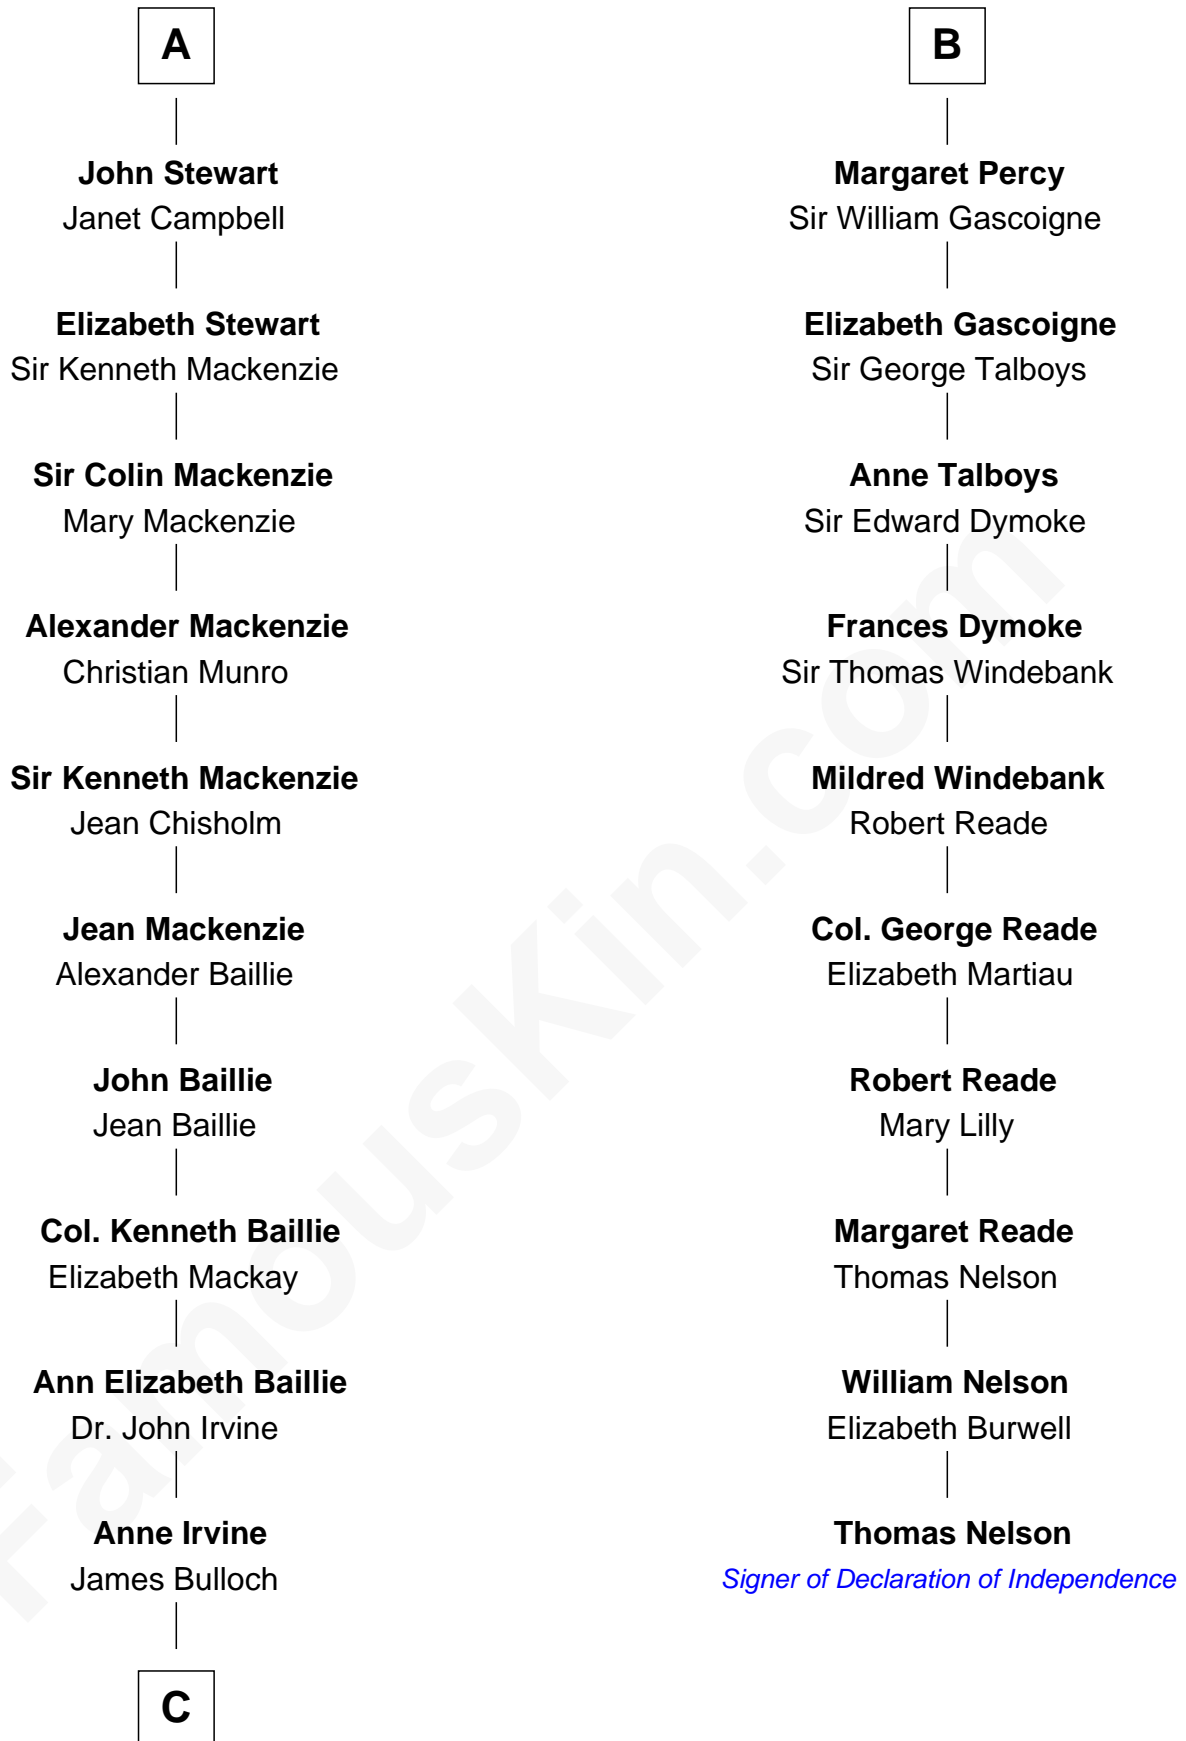

FamousKin.com

Relationship Chart of

Eleanor Roosevelt

First Lady of President Franklin D. Roosevelt

16th cousin 4 times removed of

Thomas Nelson

Signer of the Declaration of Independence

C

James Stephens Bulloch

Martha Stewart

Martha Bulloch

Theodore Roosevelt

Elliott Roosevelt

Anna Rebecca Hall

Eleanor Roosevelt

First Lady of Franklin Roosevelt