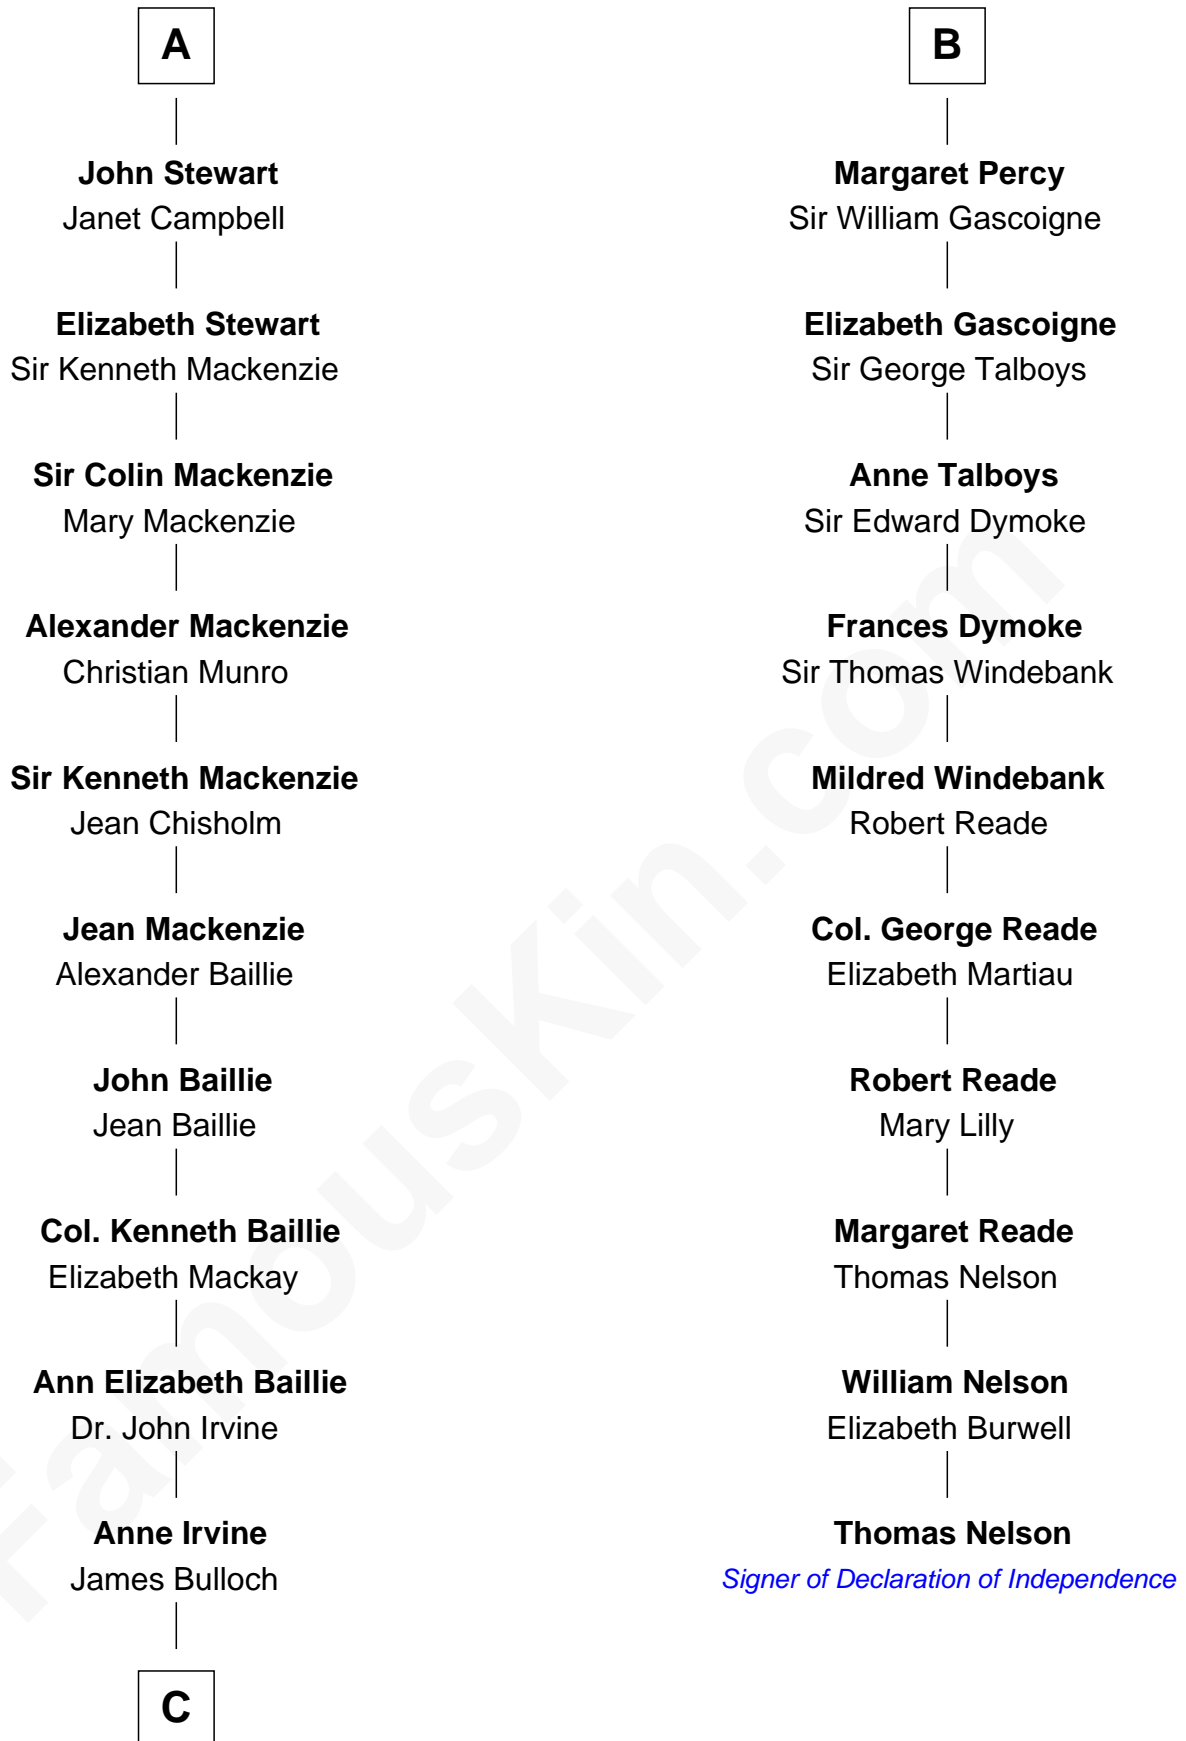

## Relationship Chart of

### Eleanor Roosevelt

*First Lady of President Franklin D. Roosevelt*

**16th cousin 4 times removed of**

### Thomas Nelson

*Signer of the Declaration of Independence*

**C**

James Stephens Bulloch

Martha Stewart

Martha Bulloch

Theodore Roosevelt

Elliott Roosevelt