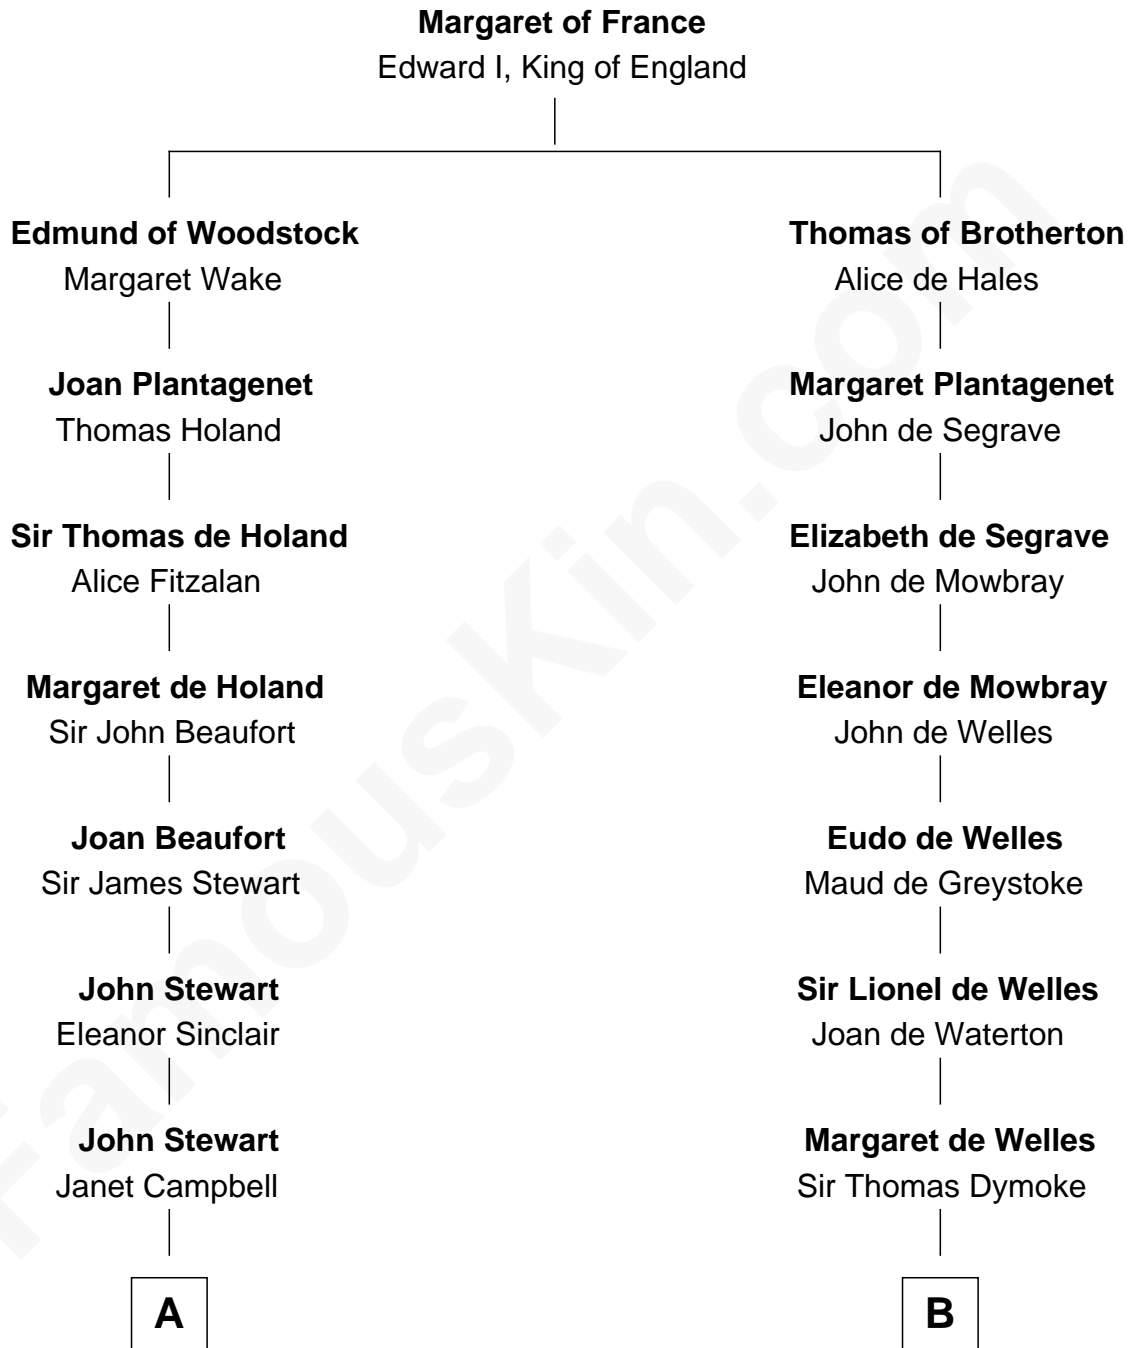

FamousKin.com

Relationship Chart of

Eleanor Roosevelt

First Lady of President Franklin D. Roosevelt

15th cousin 4 times removed of

Thomas Nelson

Signer of the Declaration of Independence

C

—
Martha Bulloch
Theodore Roosevelt

—
Elliott Roosevelt
Anna Rebecca Hall

—
Eleanor Roosevelt
First Lady of Franklin Roosevelt

FamousKin.com