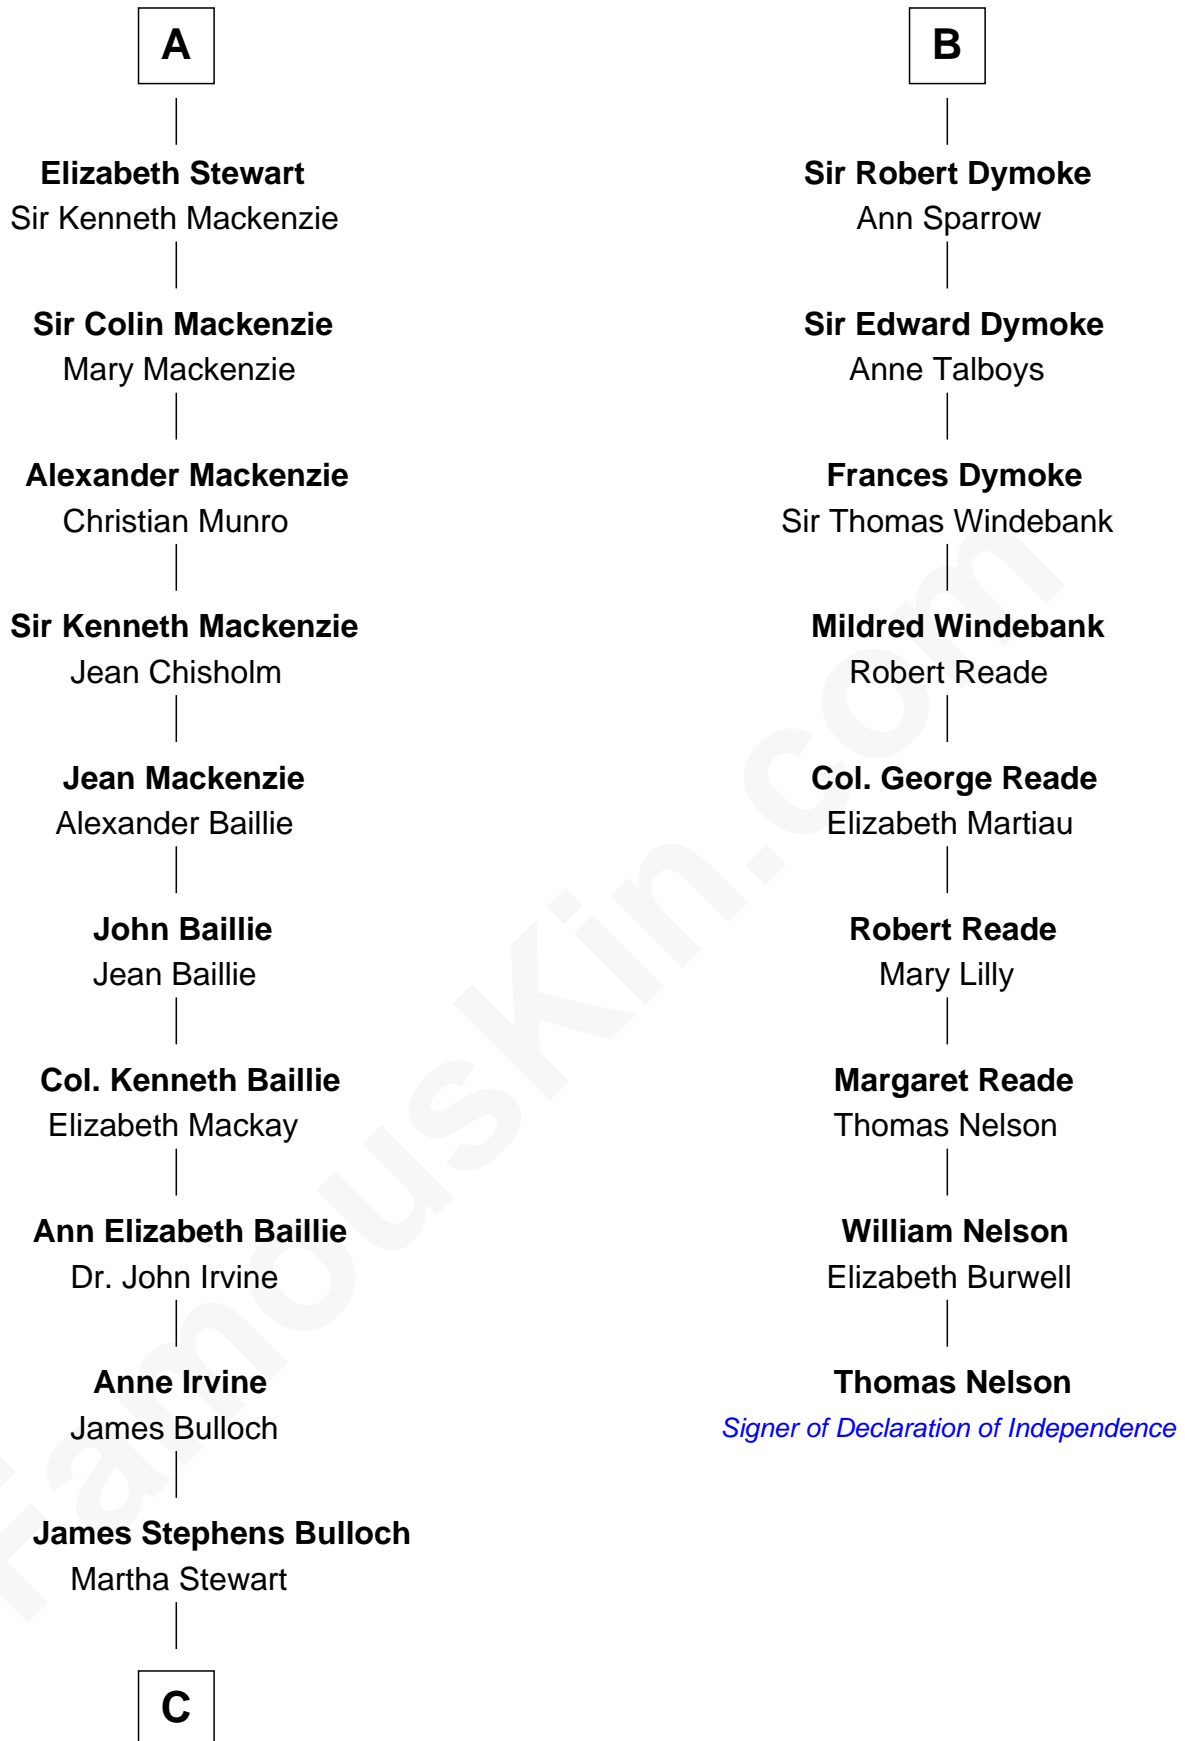

FamousKin.com

Relationship Chart of

Eleanor Roosevelt

First Lady of President Franklin D. Roosevelt

15th cousin 4 times removed of

Thomas Nelson

Signer of the Declaration of Independence

C

—
Martha Bulloch
Theodore Roosevelt

—
Elliott Roosevelt
Anna Rebecca Hall

—
Eleanor Roosevelt
First Lady of Franklin Roosevelt

FamousKin.com