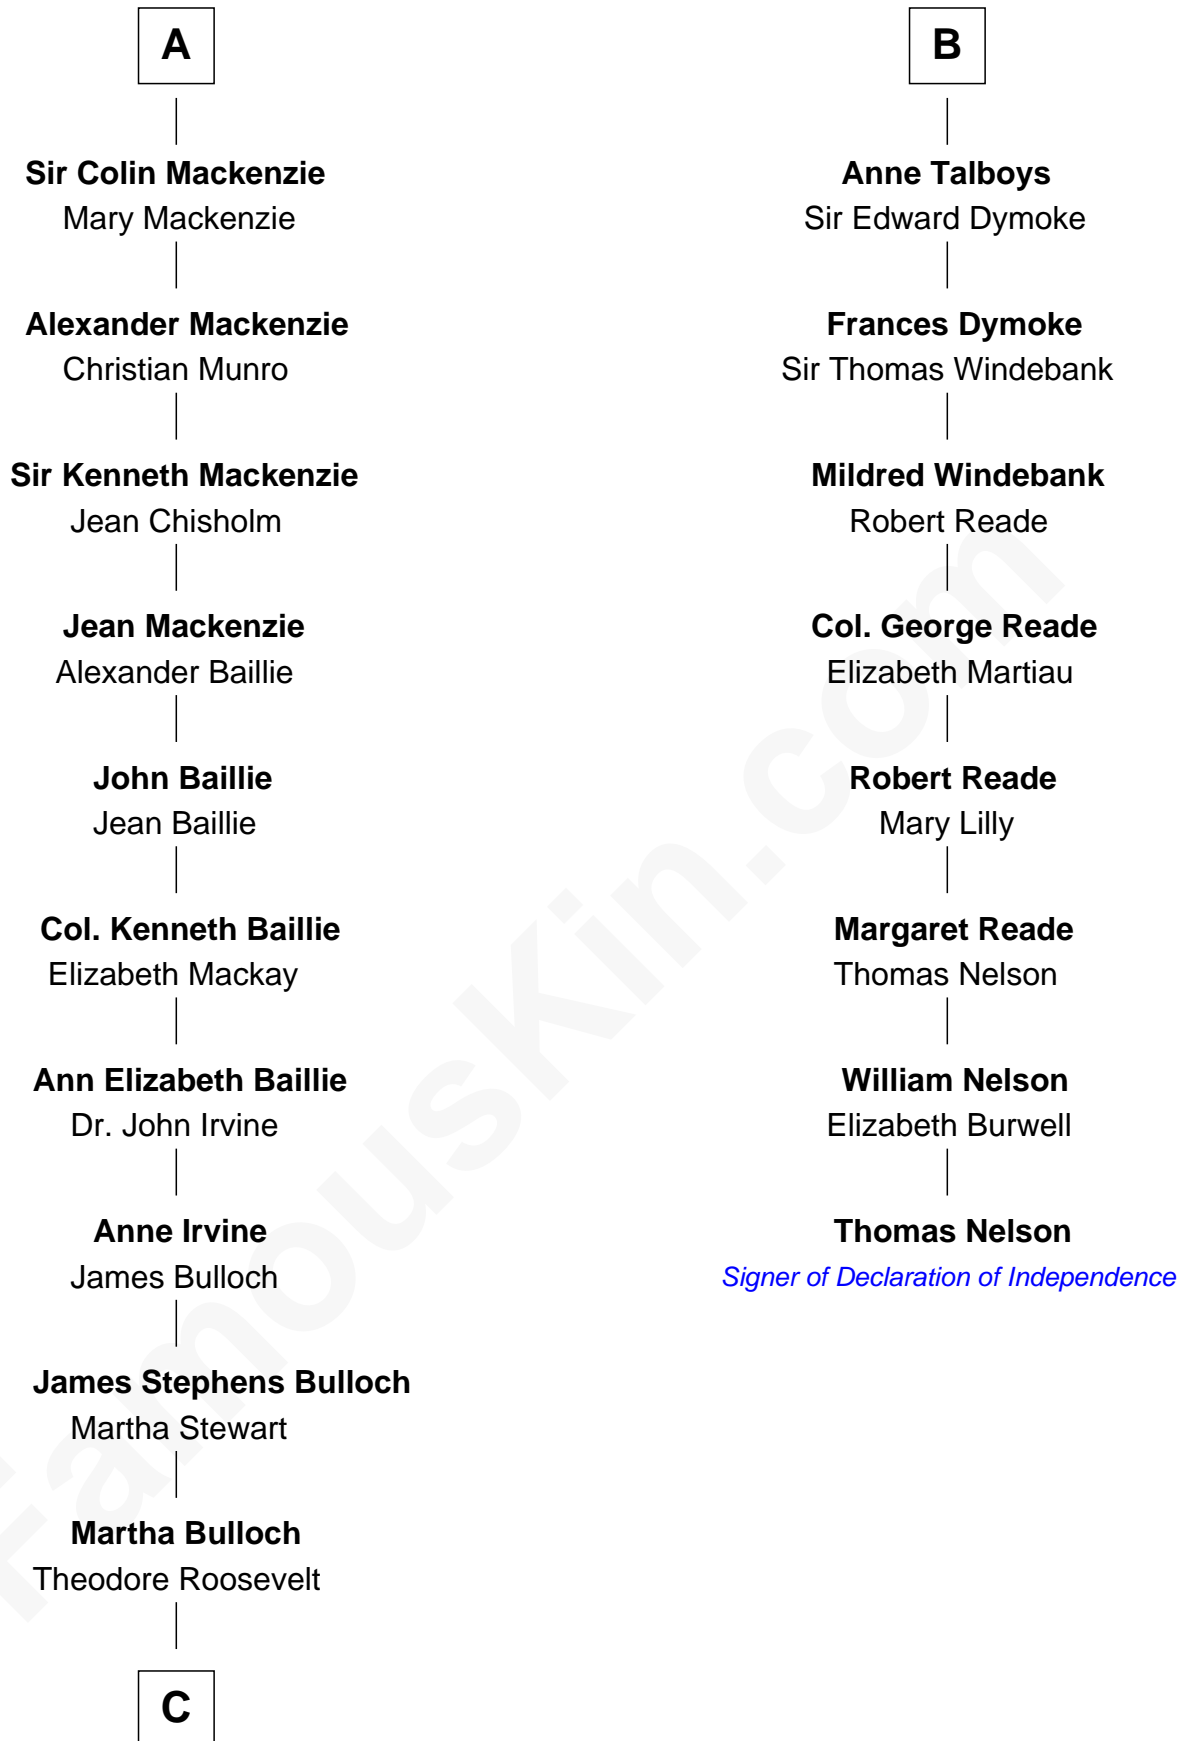

## Relationship Chart of

### Eleanor Roosevelt

*First Lady of President Franklin D. Roosevelt*

14th cousin 4 times removed of

### Thomas Nelson

*Signer of the Declaration of Independence*

#### Sir Robert de Holland

Maude la Zouche

**C**

—  
**Elliott Roosevelt**  
Anna Rebecca Hall

—  
**Eleanor Roosevelt**  
*First Lady of Franklin Roosevelt*

FamousKin.com