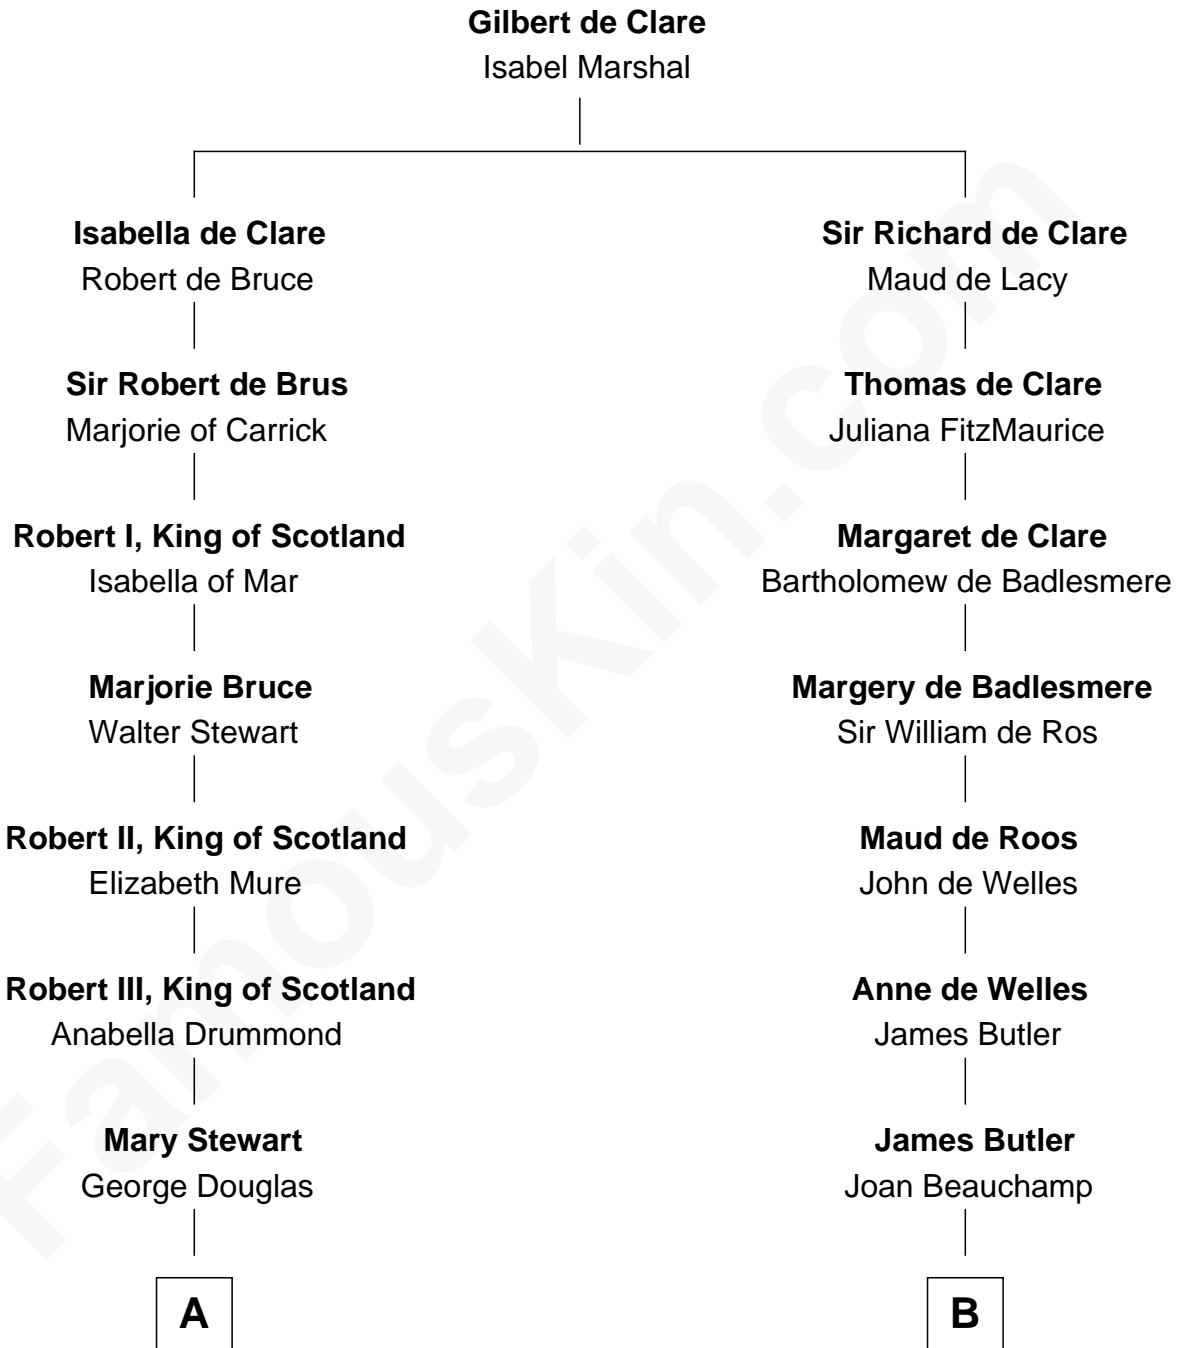

## Relationship Chart of

### Eleanor Roosevelt

*First Lady of President Franklin D. Roosevelt*

18th cousin 3 times removed of

### William Floyd

*Signer of the Declaration of Independence*

**C**

**Anne Irvine**  
James Bulloch

**James Stephens Bulloch**  
Martha Stewart

**Martha Bulloch**  
Theodore Roosevelt

**Elliott Roosevelt**  
Anna Rebecca Hall