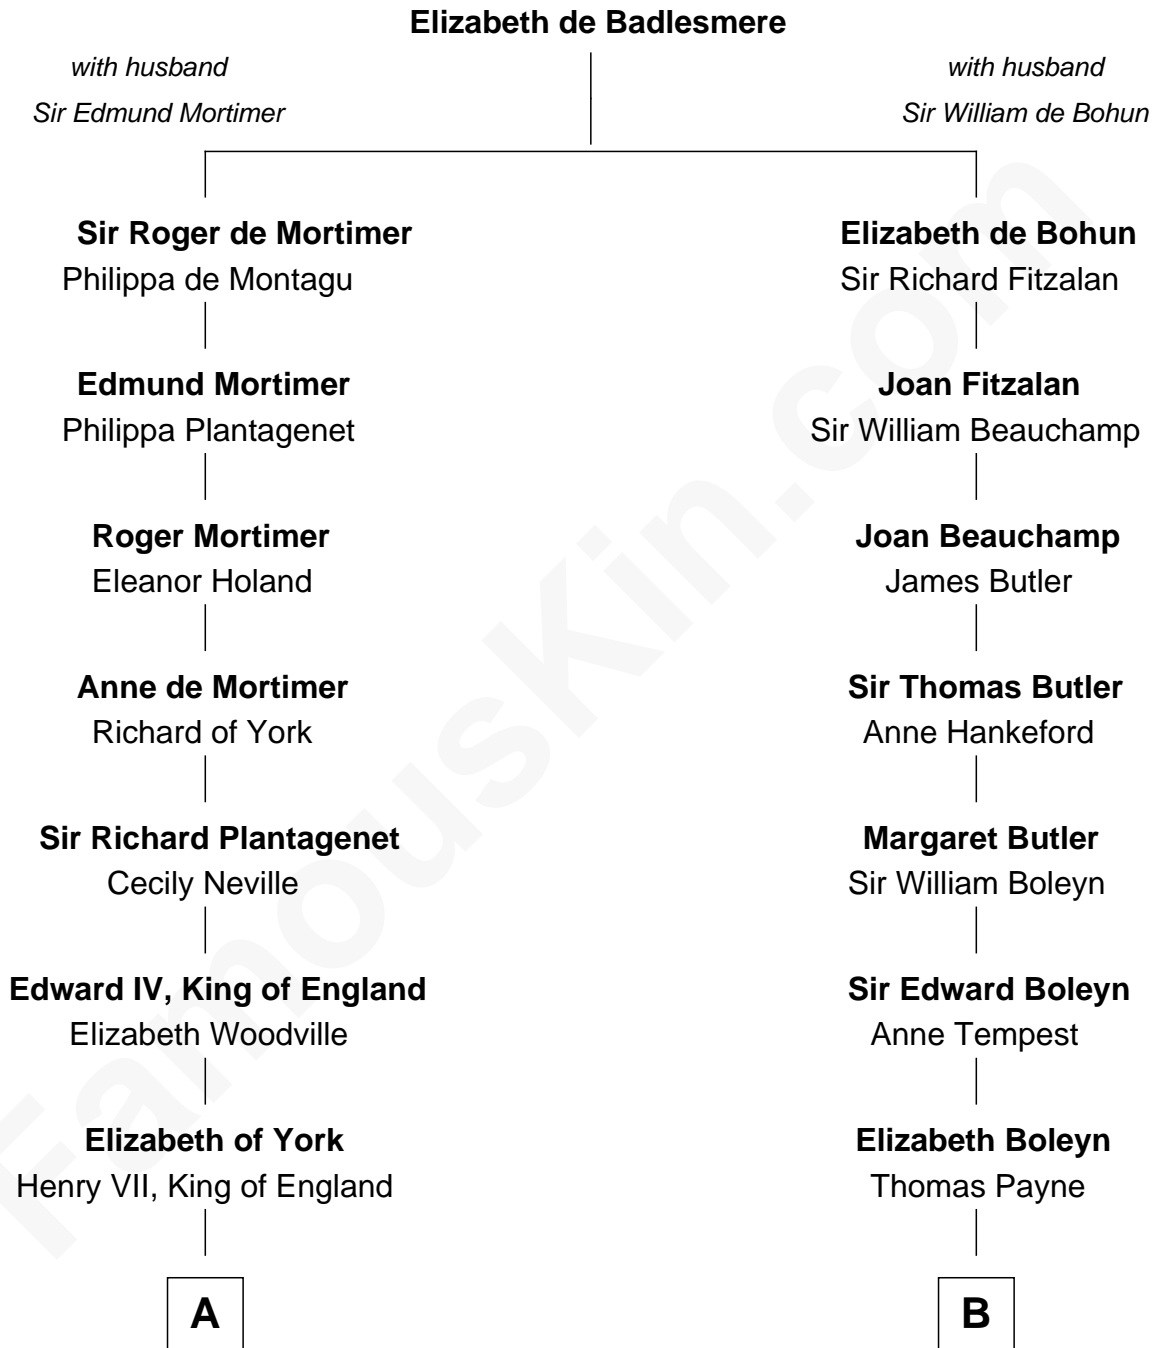

FamousKin.com

Relationship Chart of

Eleanor Roosevelt

First Lady of President Franklin D. Roosevelt

14th cousin 7 times removed of

William Floyd

Signer of the Declaration of Independence