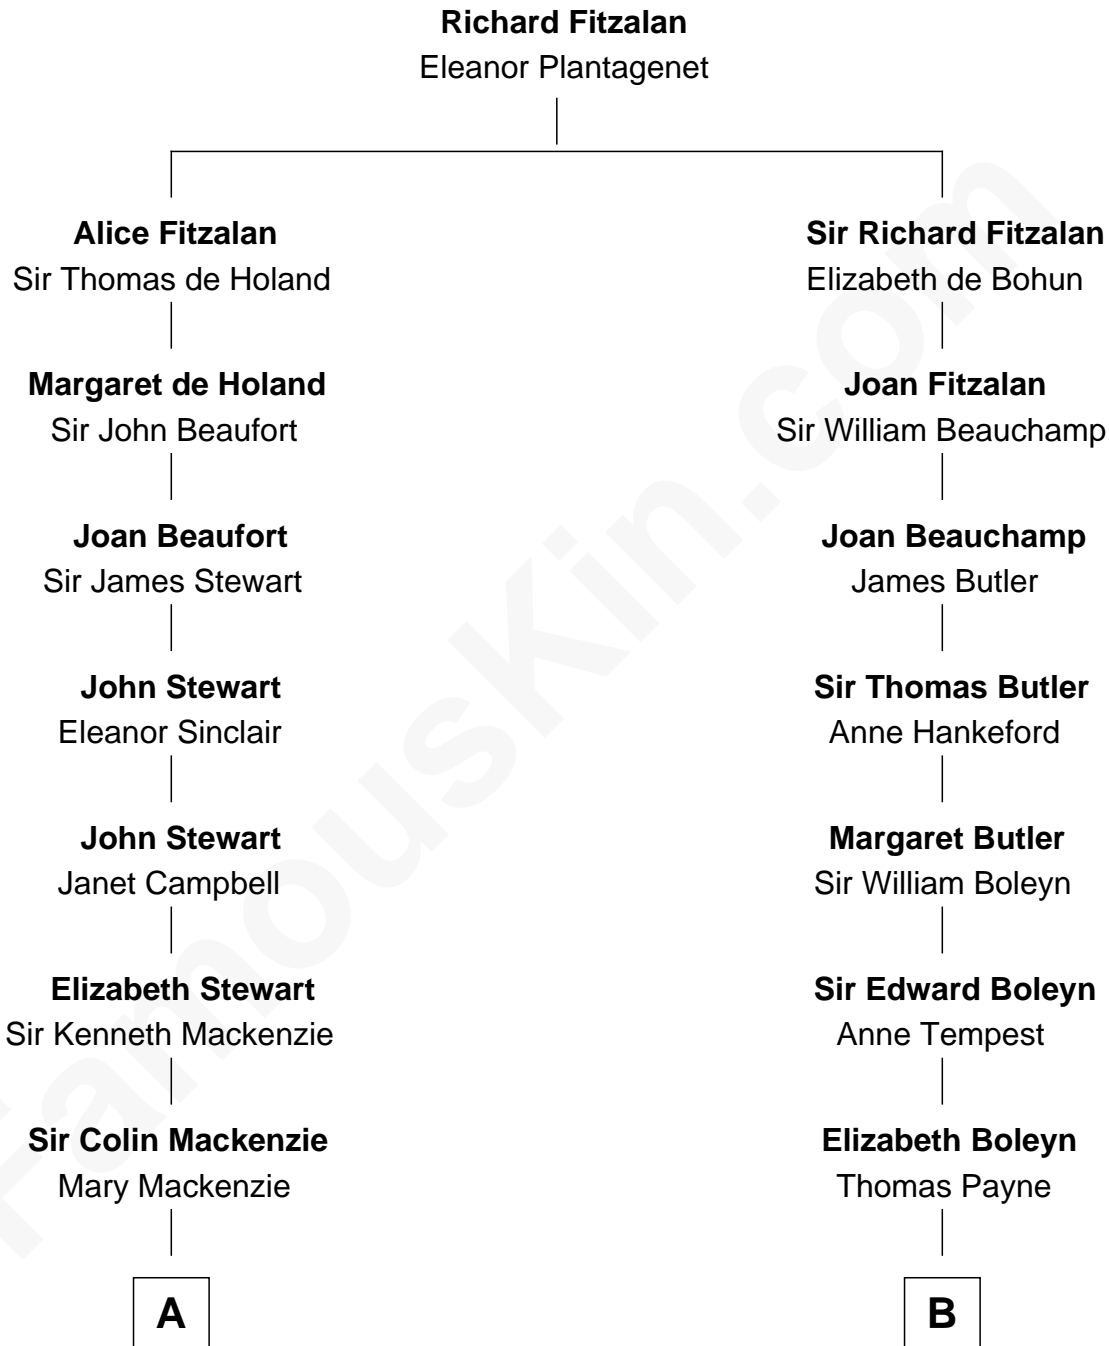

FamousKin.com

Relationship Chart of Eleanor Roosevelt

First Lady of President Franklin D. Roosevelt

14th cousin 3 times removed of

William Floyd

Signer of the Declaration of Independence

A

Alexander Mackenzie