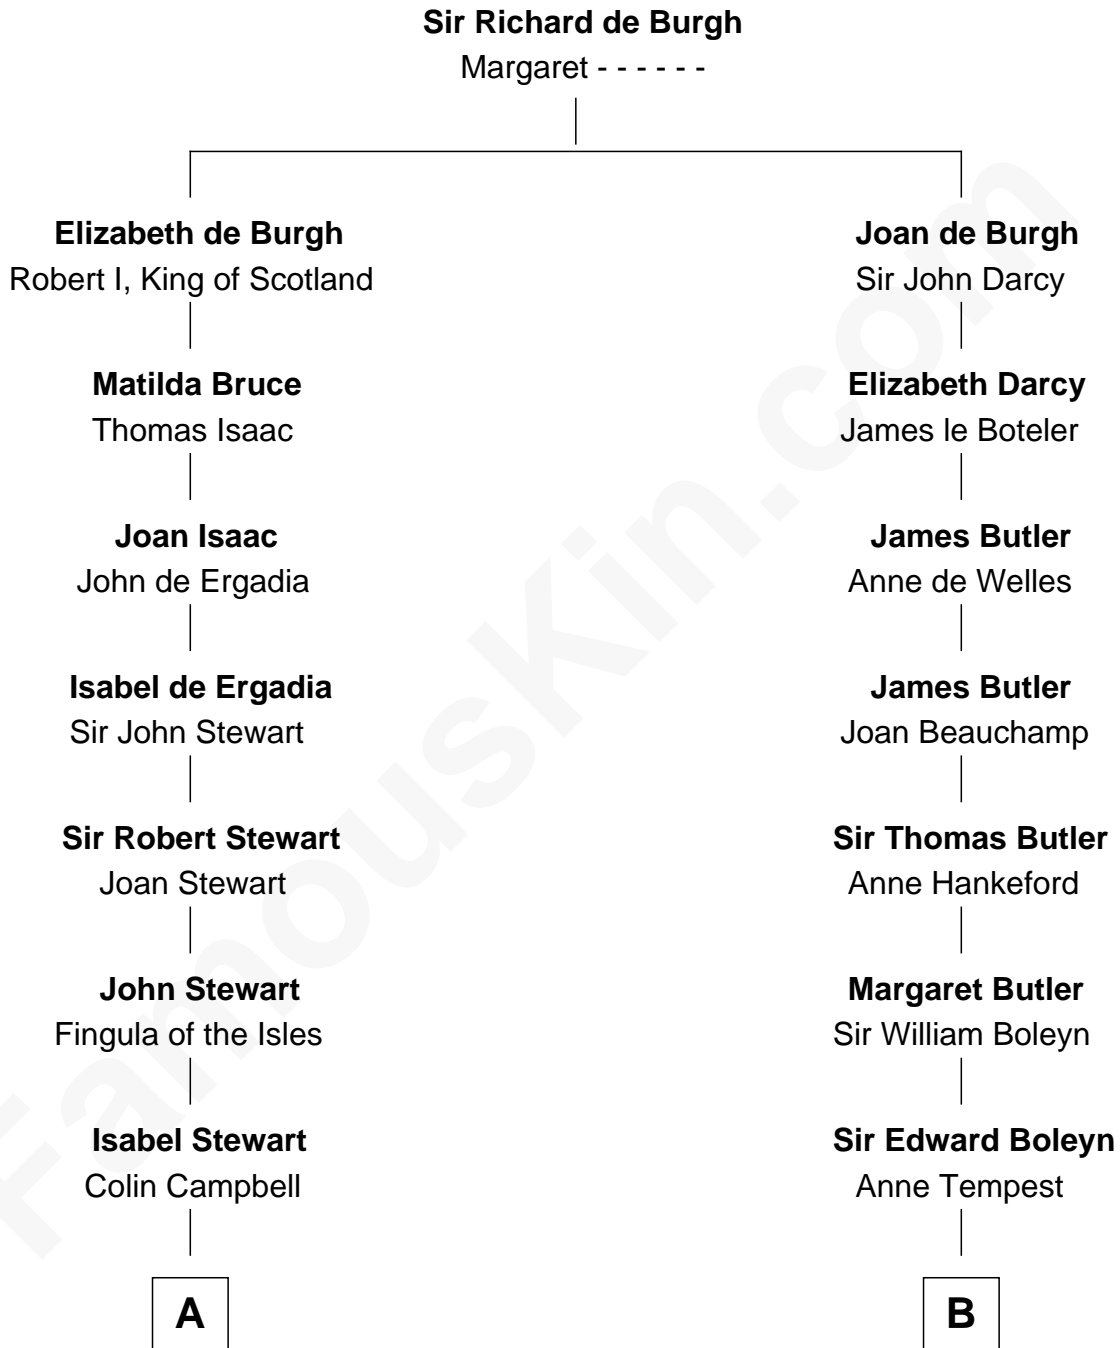

FamousKin.com

Relationship Chart of

Eleanor Roosevelt

First Lady of President Franklin D. Roosevelt

15th cousin 6 times removed of

William Floyd

Signer of the Declaration of Independence

C

Anne Irvine
James Bulloch

James Stephens Bulloch
Martha Stewart

Martha Bulloch
Theodore Roosevelt

Elliott Roosevelt
Anna Rebecca Hall

Eleanor Roosevelt
First Lady of Franklin Roosevelt

FamousKin.com