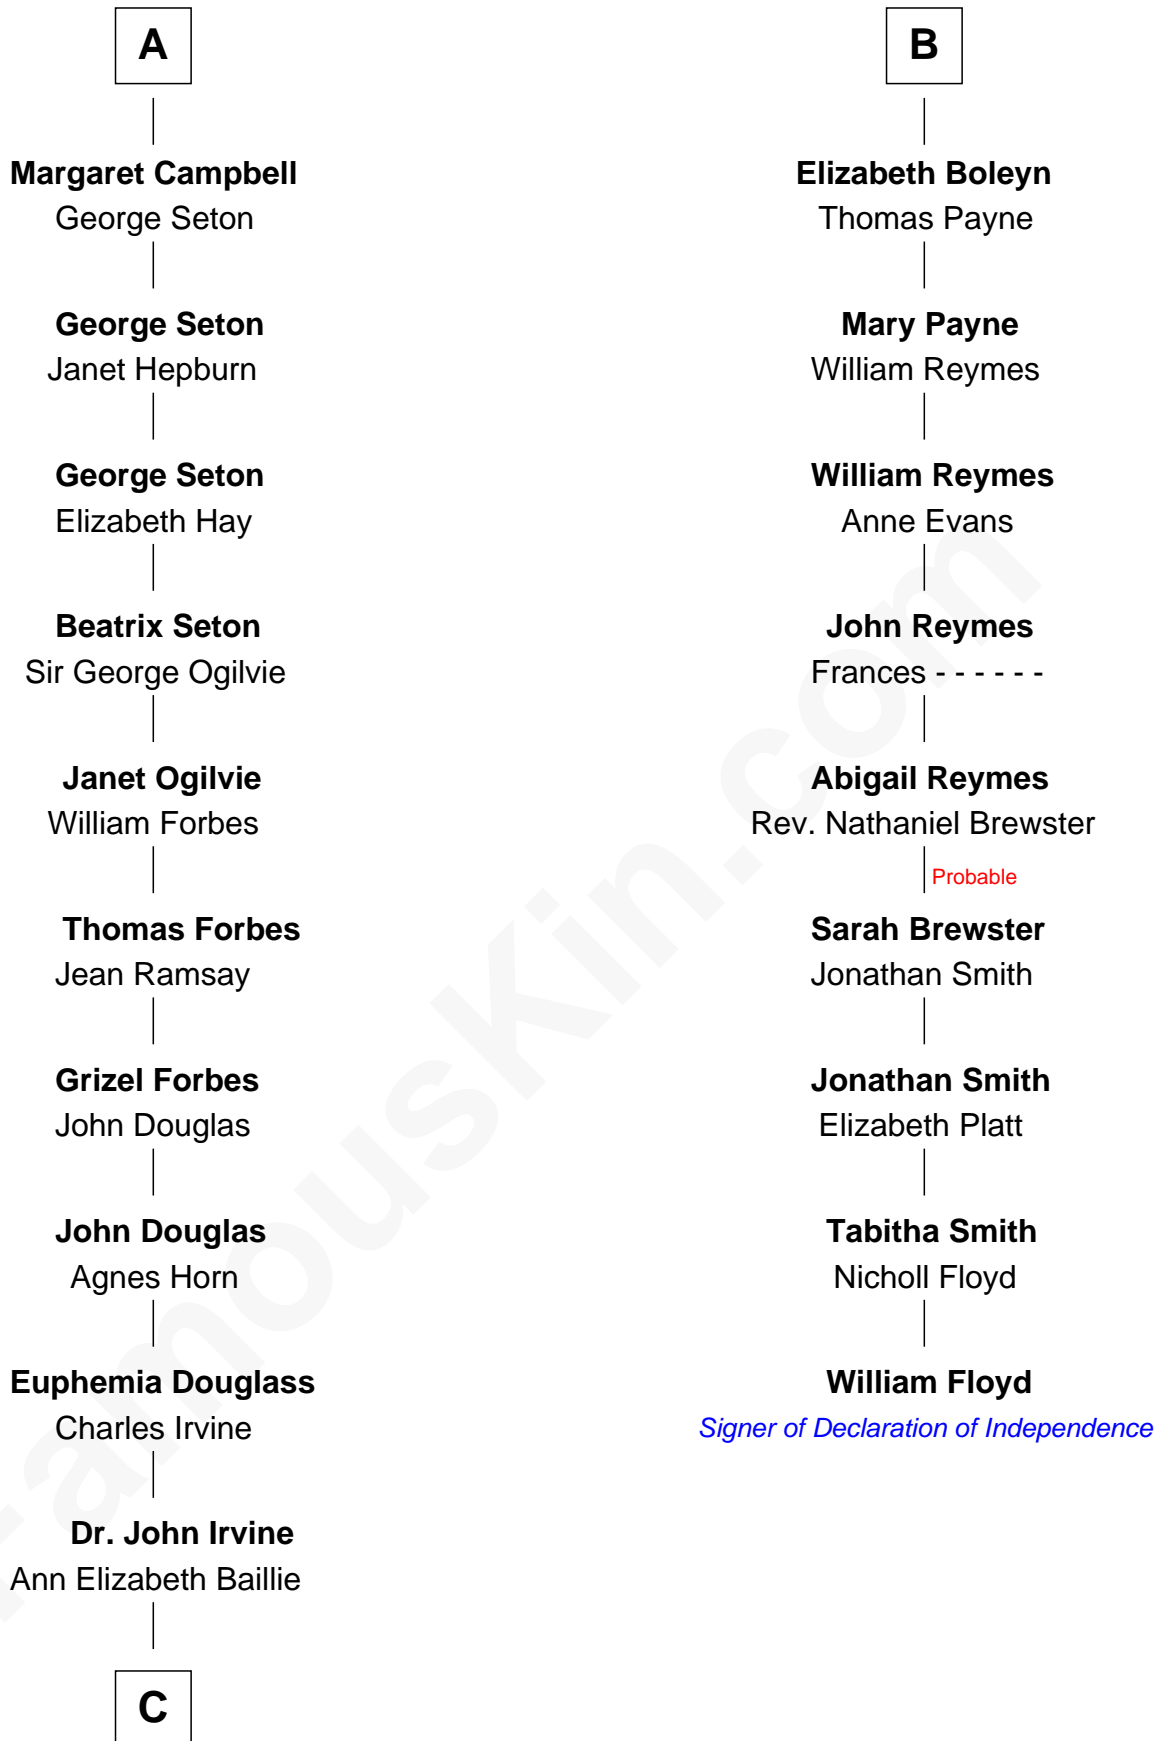

FamousKin.com

Relationship Chart of

Eleanor Roosevelt

First Lady of President Franklin D. Roosevelt

15th cousin 6 times removed of

William Floyd

Signer of the Declaration of Independence

C

Anne Irvine
James Bulloch

James Stephens Bulloch
Martha Stewart

Martha Bulloch
Theodore Roosevelt

Elliott Roosevelt
Anna Rebecca Hall

Eleanor Roosevelt
First Lady of Franklin Roosevelt

FamousKin.com