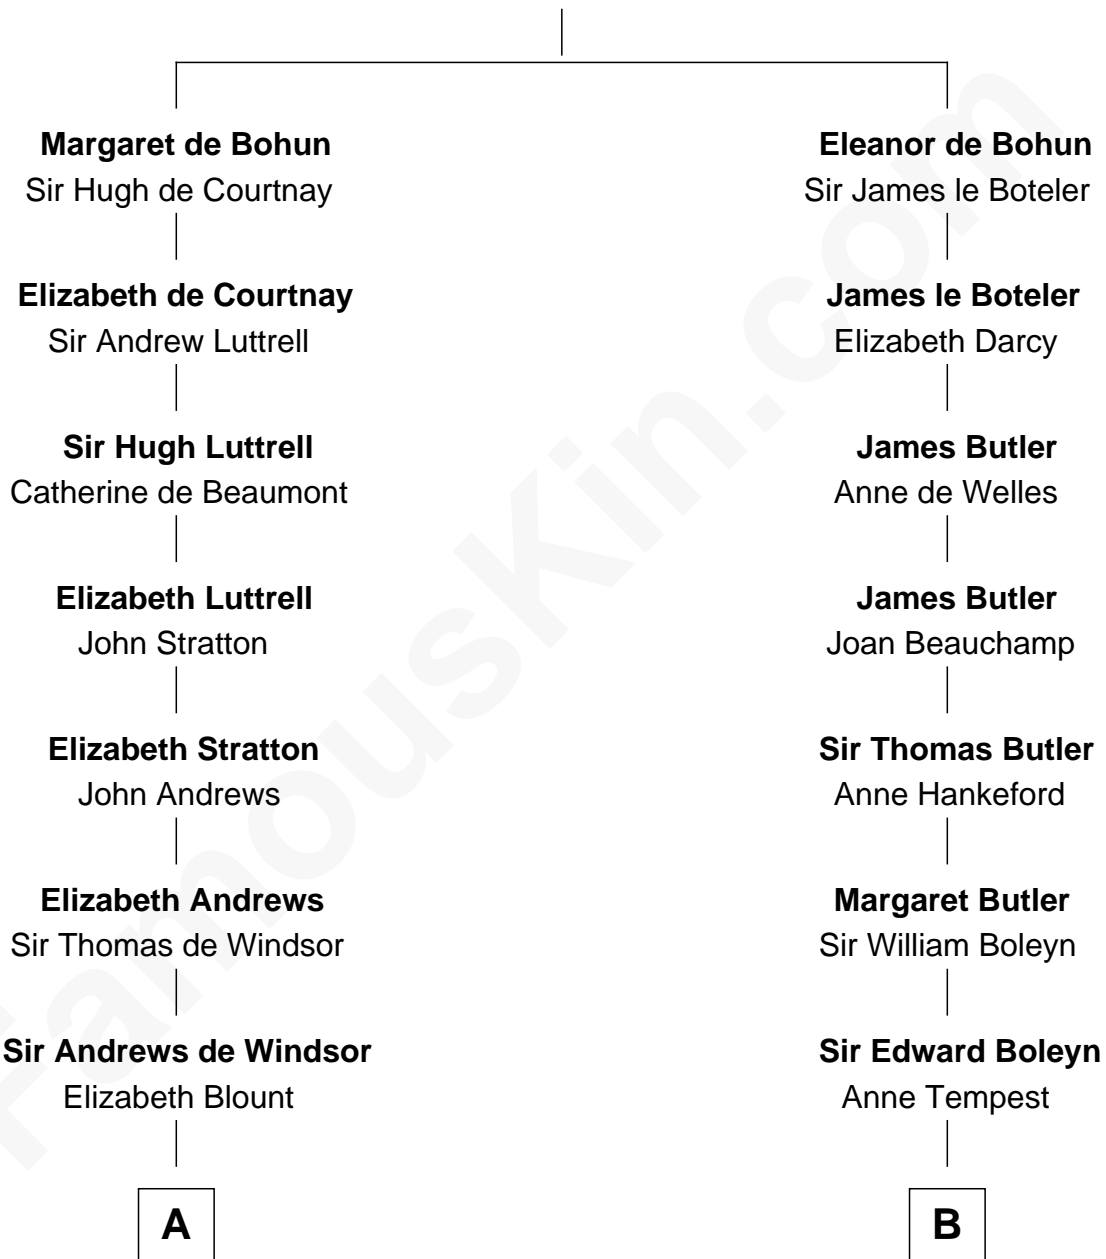

FamousKin.com

Relationship Chart of

Eleanor Roosevelt

First Lady of President Franklin D. Roosevelt

15th cousin 3 times removed of

William Floyd

Signer of the Declaration of Independence

Humphrey de Bohun

Elizabeth Plantagenet

C

—
Anna Rebecca Hall

Elliott Roosevelt

—
Eleanor Roosevelt

First Lady of Franklin Roosevelt

FamousKin.com