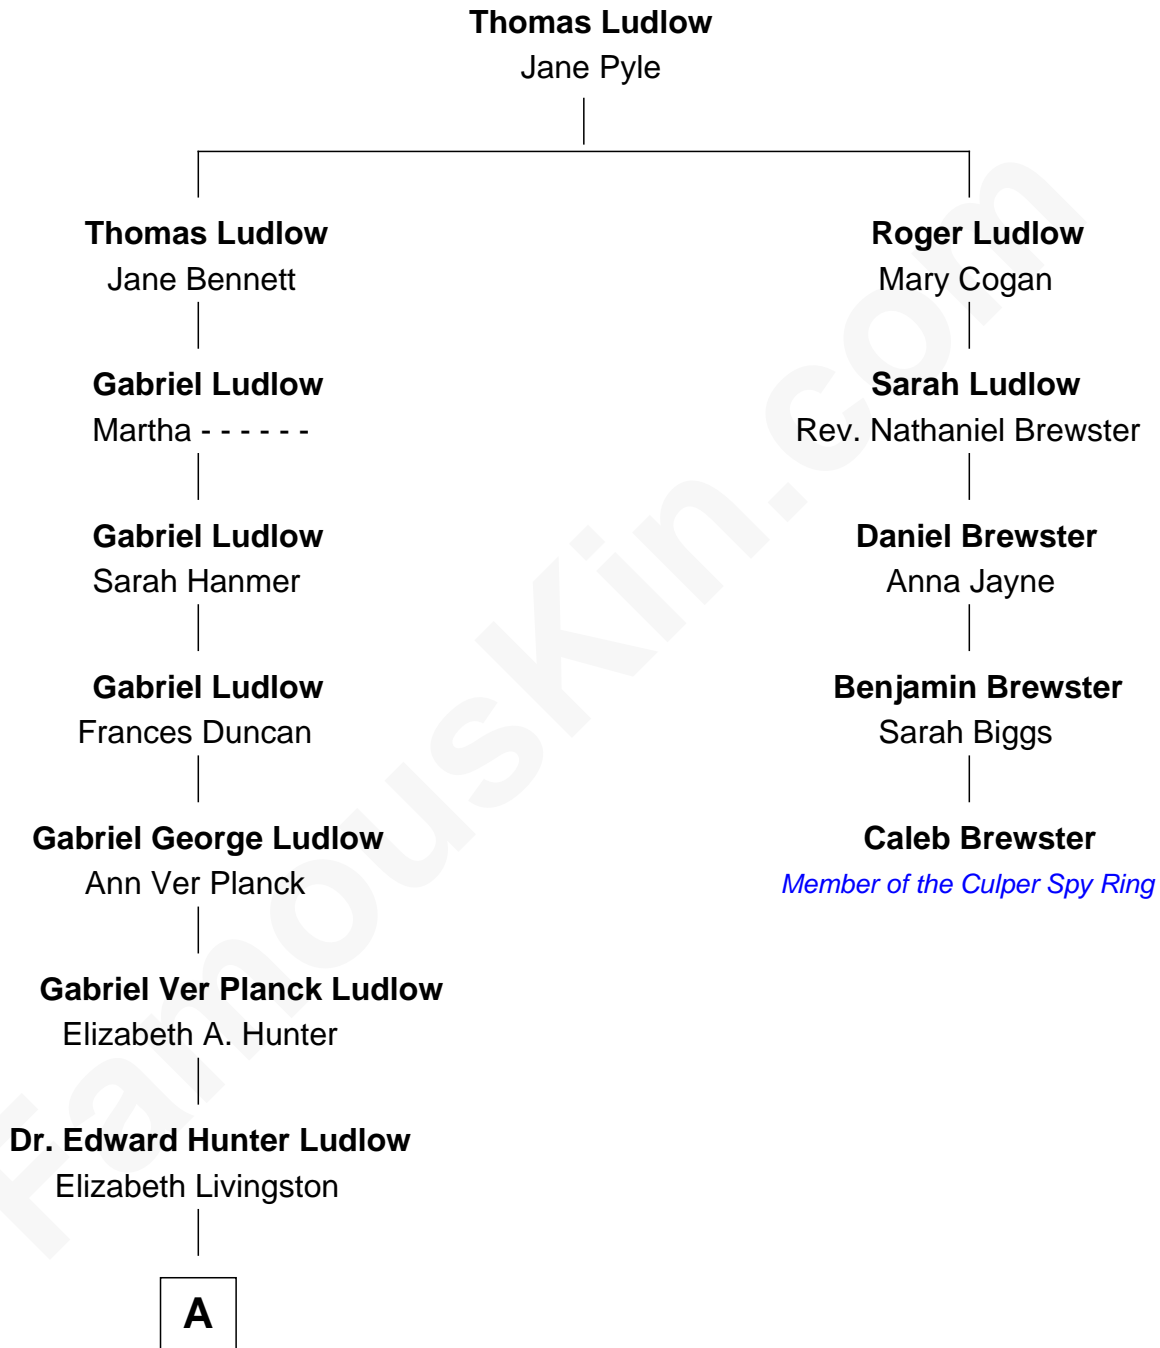

FamousKin.com

Relationship Chart of

Eleanor Roosevelt

First Lady of President Franklin D. Roosevelt

4th cousin 5 times removed of

Caleb Brewster

Member of the Culper Spy Ring during the American Revolution

A

—
Mary Livingston Ludlow

Valentine Gill Hall

—
Anna Rebecca Hall

Elliott Roosevelt

—
Eleanor Roosevelt

First Lady of Franklin Roosevelt

FamousKin.com