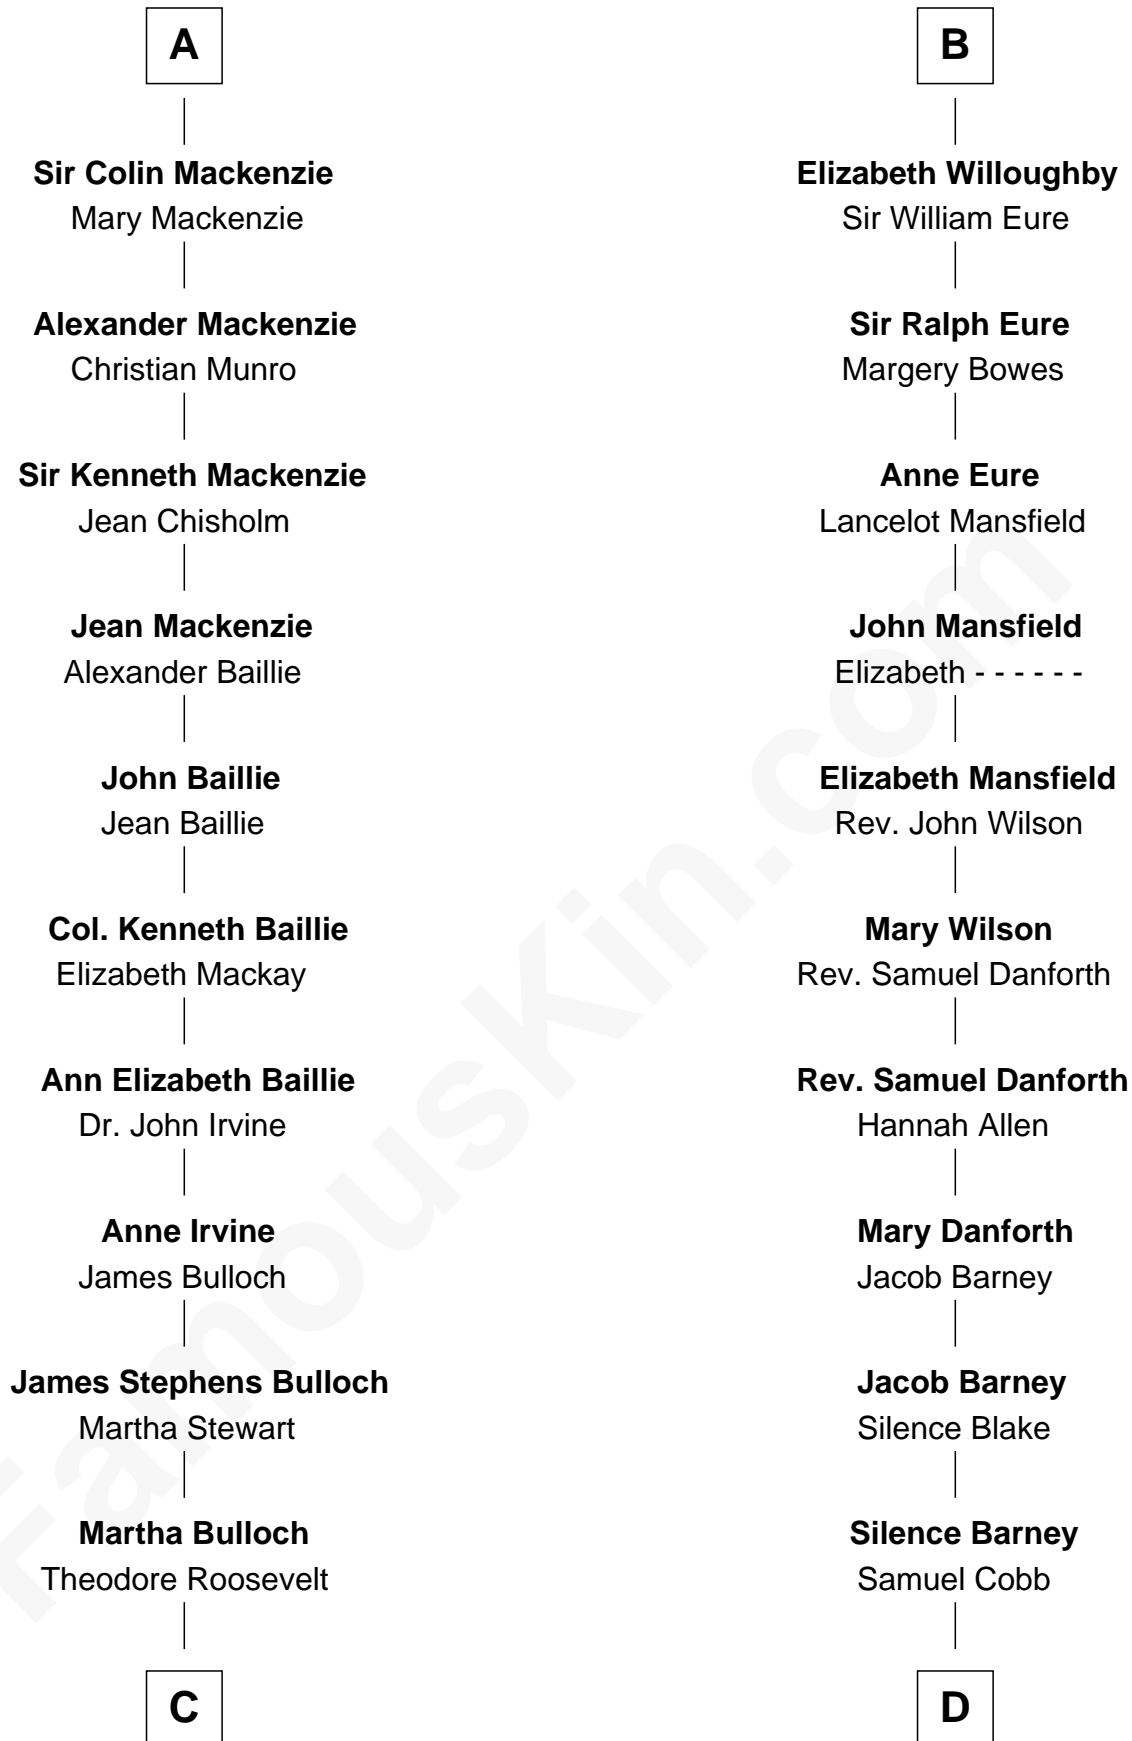

FamousKin.com

Relationship Chart of

Eleanor Roosevelt

First Lady of President Franklin D. Roosevelt

18th cousin 3 times removed of

Sandra Day O'Connor

First Female U.S. Supreme Court Justice

C

Elliott Roosevelt
Anna Rebecca Hall

Eleanor Roosevelt
First Lady of Franklin Roosevelt

D

Lettice Carlyle Cobb
Luke Day

Hollis Day
Eliza L. Flanders

Henry Clay Day
Alice Edith Hilton

Henry R. Day
Ada Mae Wilkey