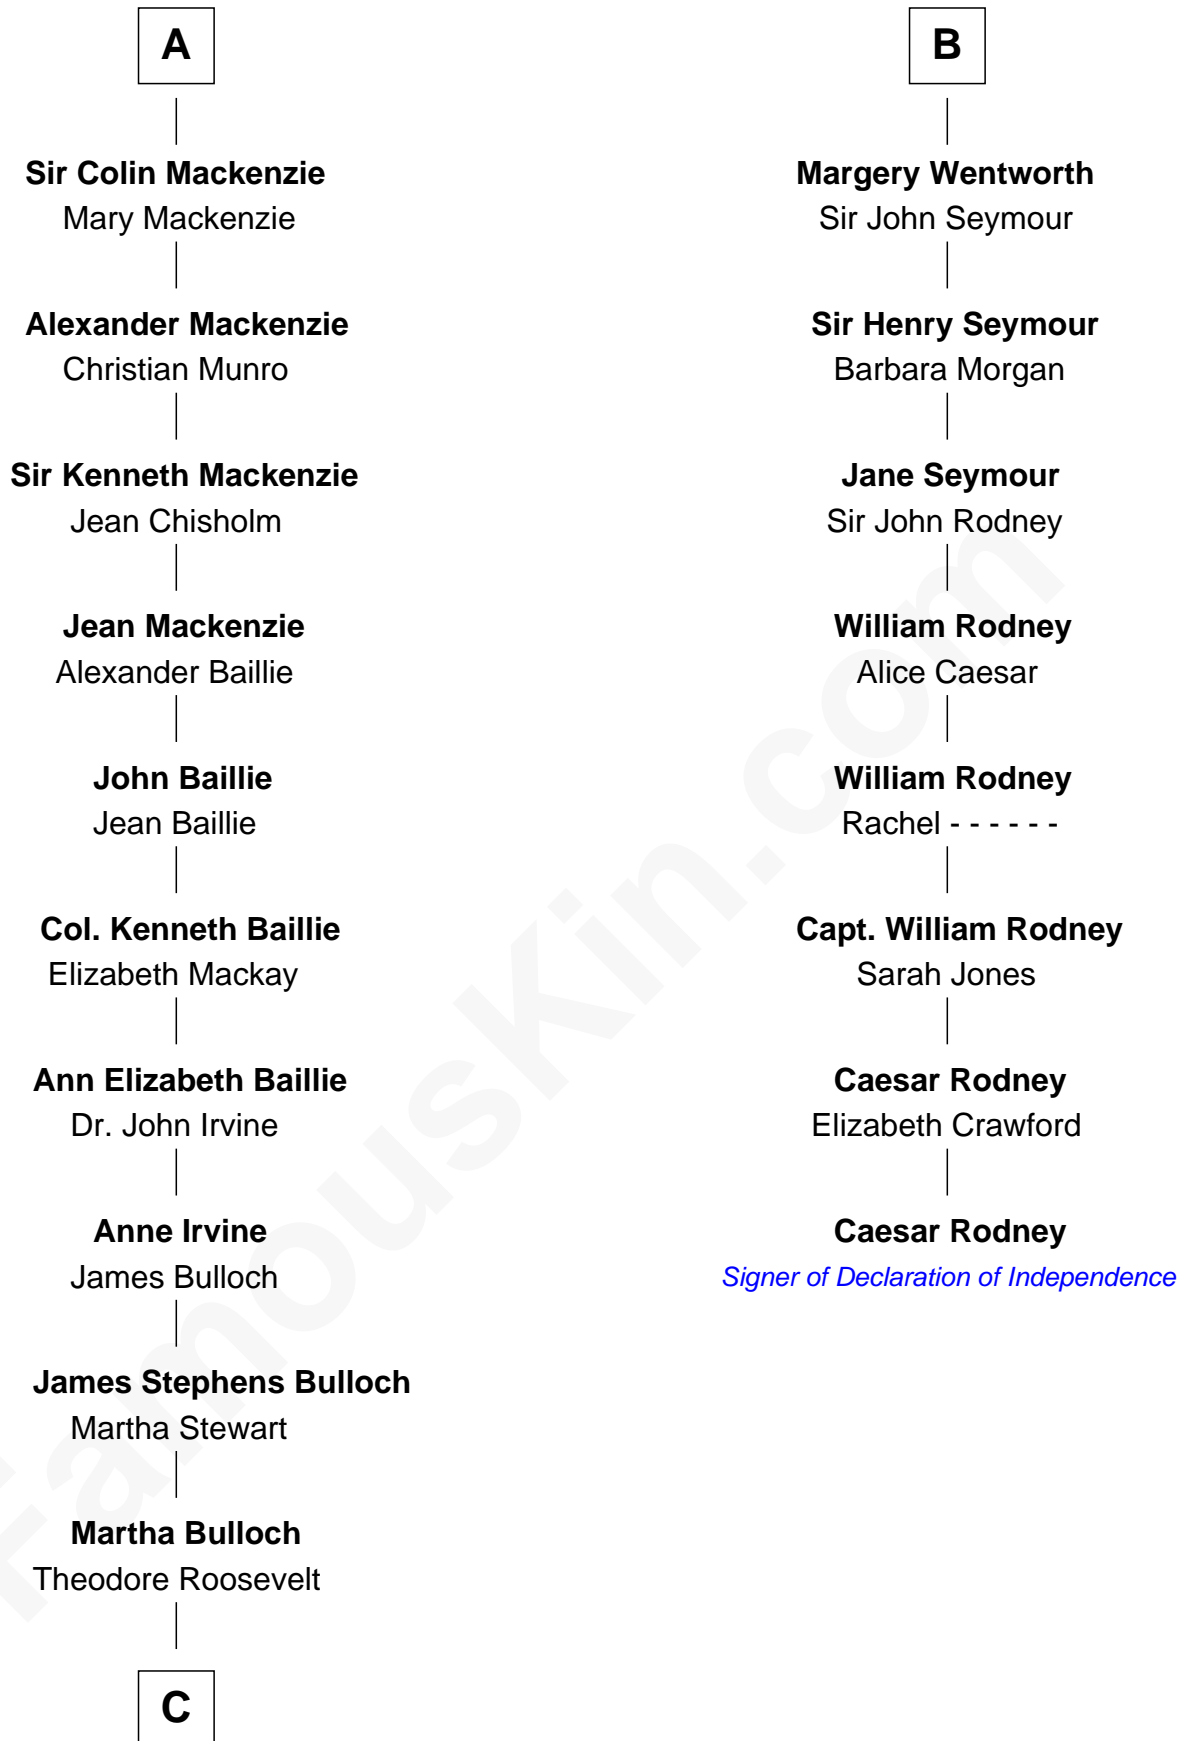

FamousKin.com

Relationship Chart of Eleanor Roosevelt

First Lady of President Franklin D. Roosevelt

14th cousin 4 times removed of

Caesar Rodney

Signer of the Declaration of Independence

C

—
Elliott Roosevelt
Anna Rebecca Hall

—
Eleanor Roosevelt
First Lady of Franklin Roosevelt

FamousKin.com