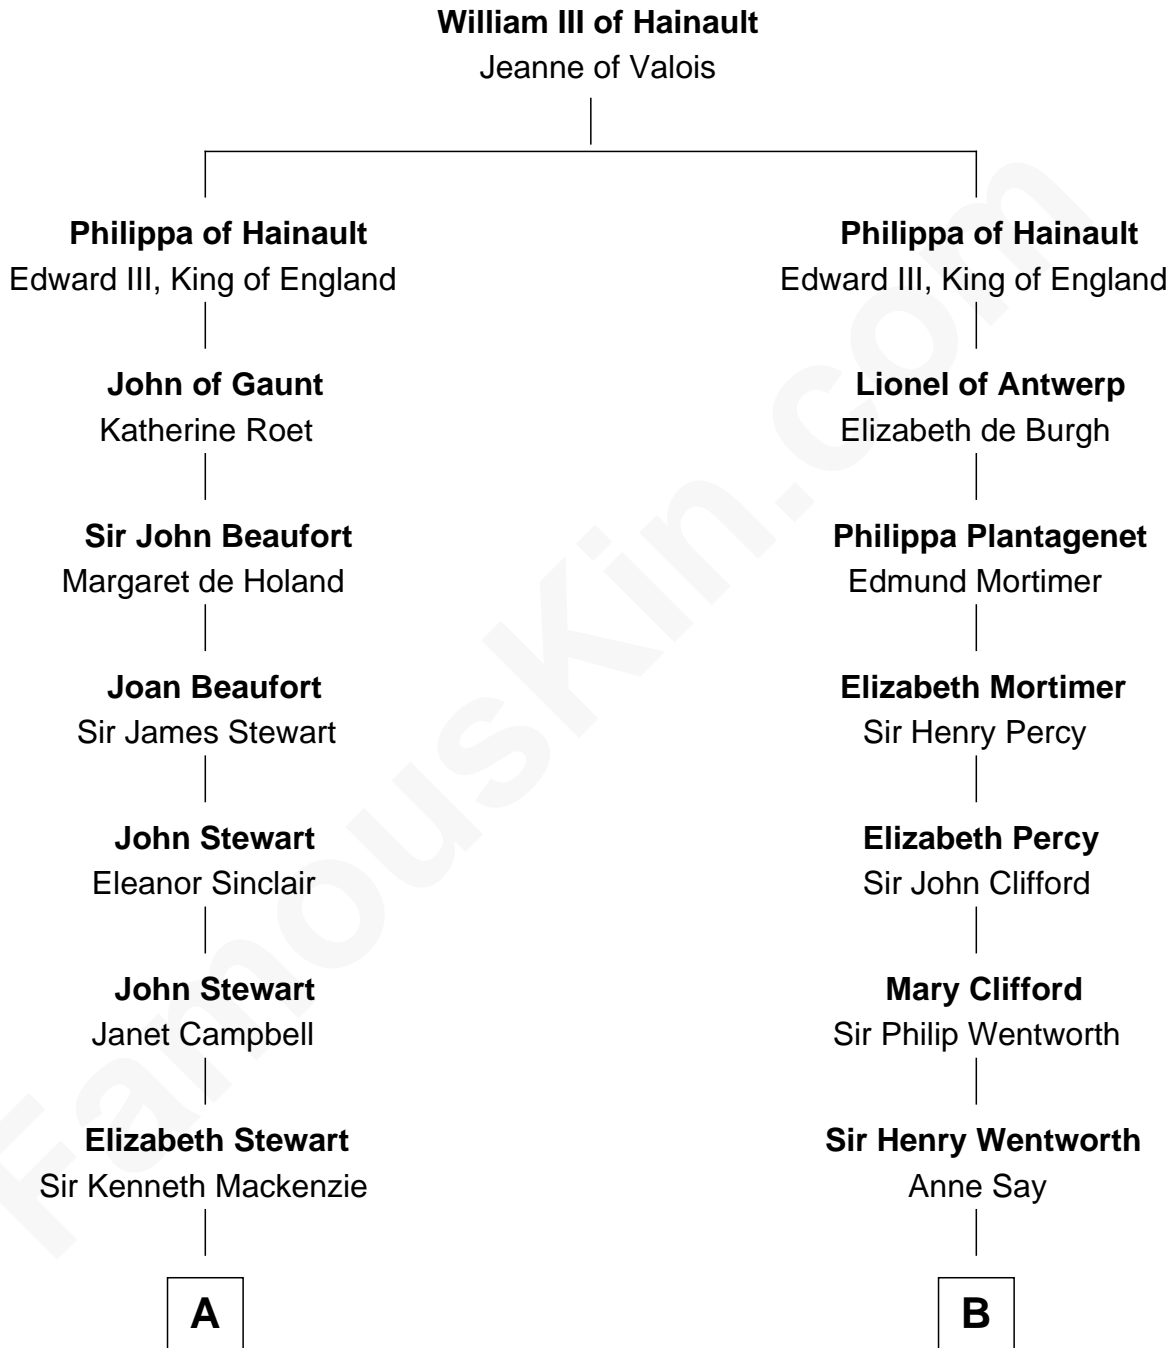

FamousKin.com

Relationship Chart of Eleanor Roosevelt

First Lady of President Franklin D. Roosevelt

14th cousin 4 times removed of

Caesar Rodney

Signer of the Declaration of Independence

C

—
Elliott Roosevelt
Anna Rebecca Hall

—
Eleanor Roosevelt
First Lady of Franklin Roosevelt

FamousKin.com