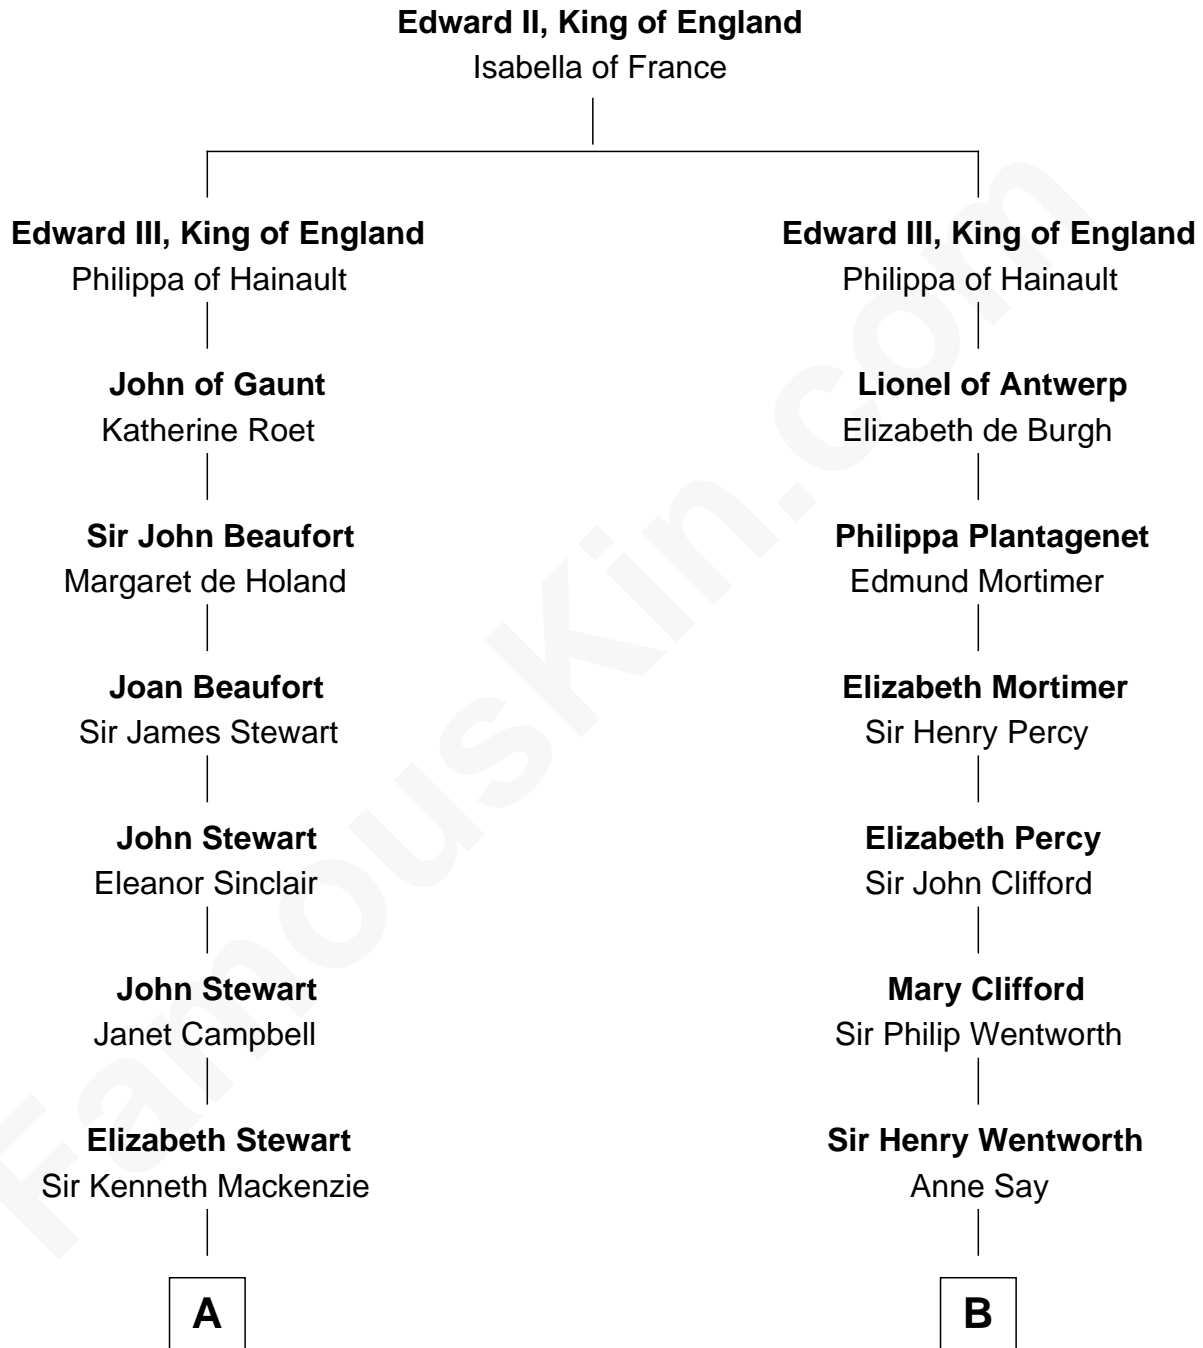

FamousKin.com

Relationship Chart of Eleanor Roosevelt

First Lady of President Franklin D. Roosevelt

14th cousin 4 times removed of

Caesar Rodney

Signer of the Declaration of Independence

C

—
Elliott Roosevelt
Anna Rebecca Hall

—
Eleanor Roosevelt
First Lady of Franklin Roosevelt

FamousKin.com