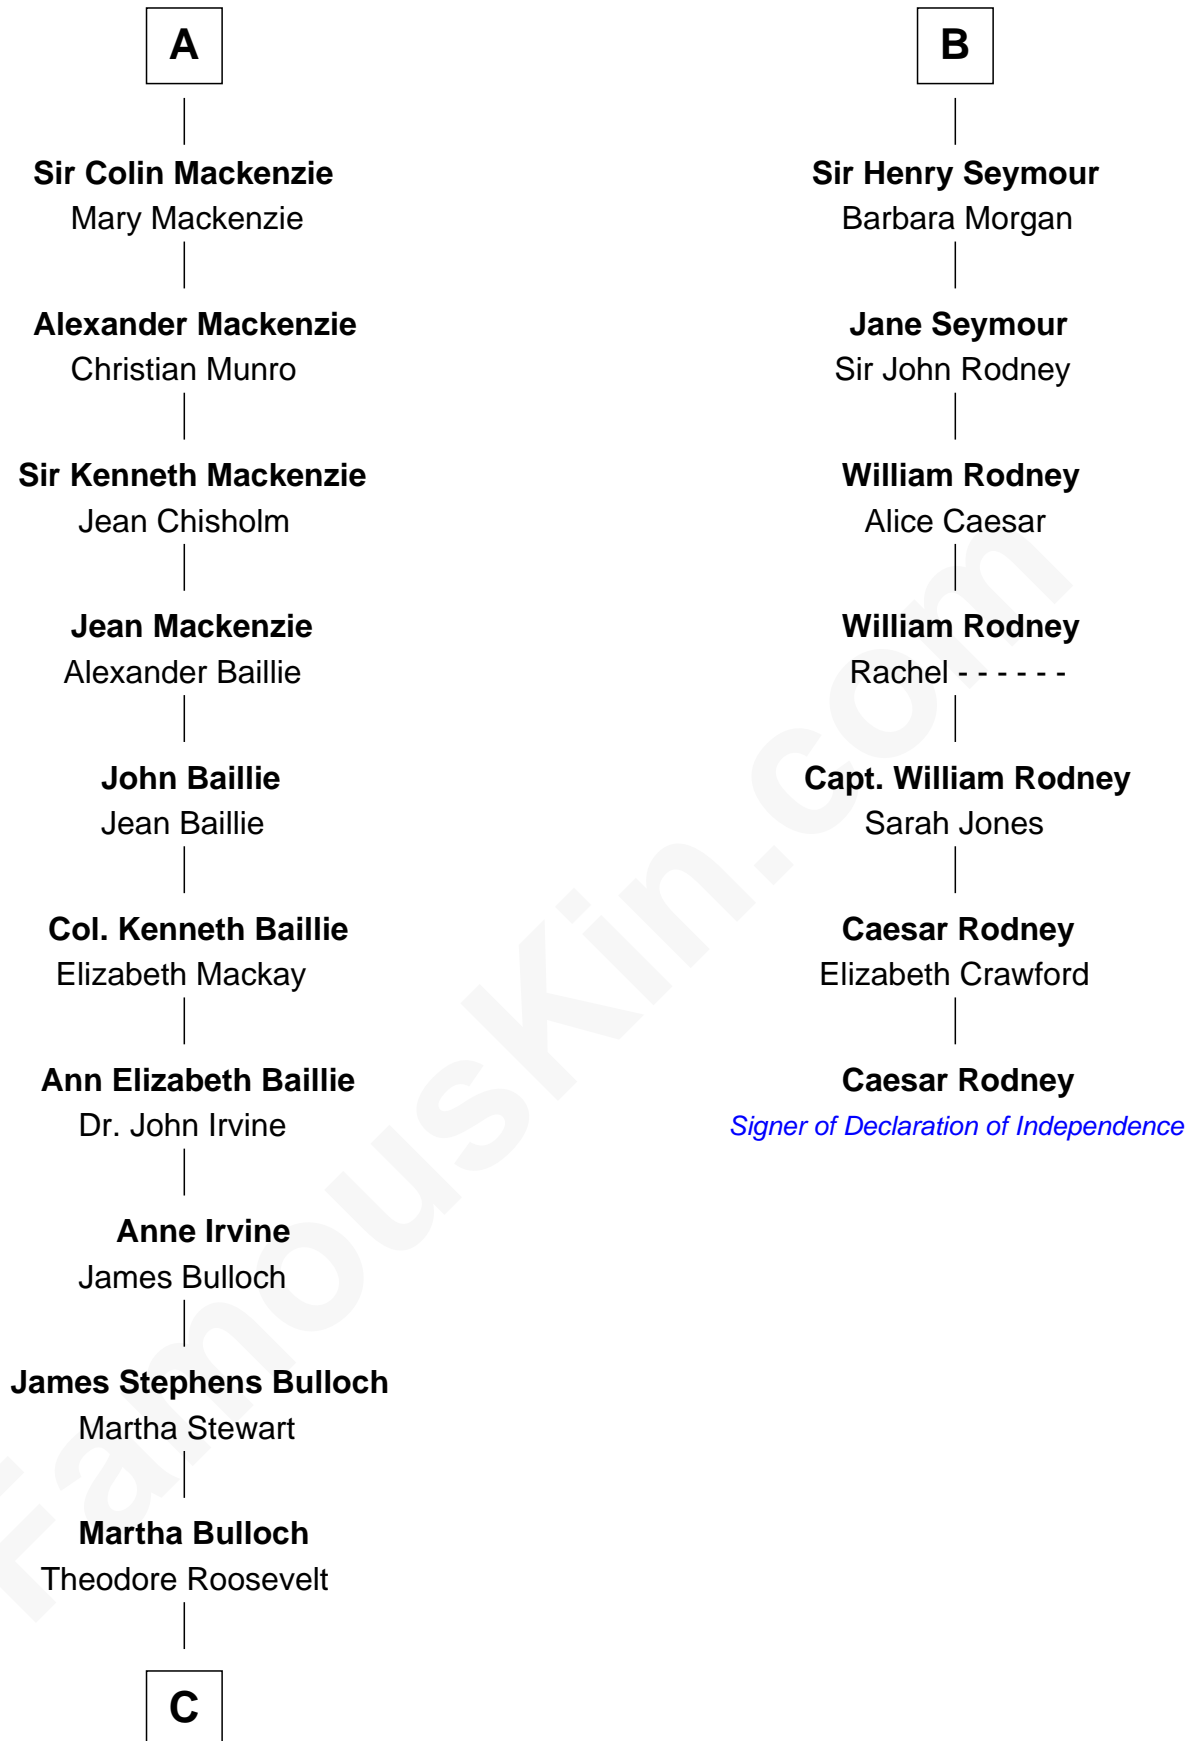

FamousKin.com

Relationship Chart of

Eleanor Roosevelt

First Lady of President Franklin D. Roosevelt

13th cousin 5 times removed of

Caesar Rodney

Signer of the Declaration of Independence

C

—
Elliott Roosevelt
Anna Rebecca Hall

—
Eleanor Roosevelt
First Lady of Franklin Roosevelt

FamousKin.com