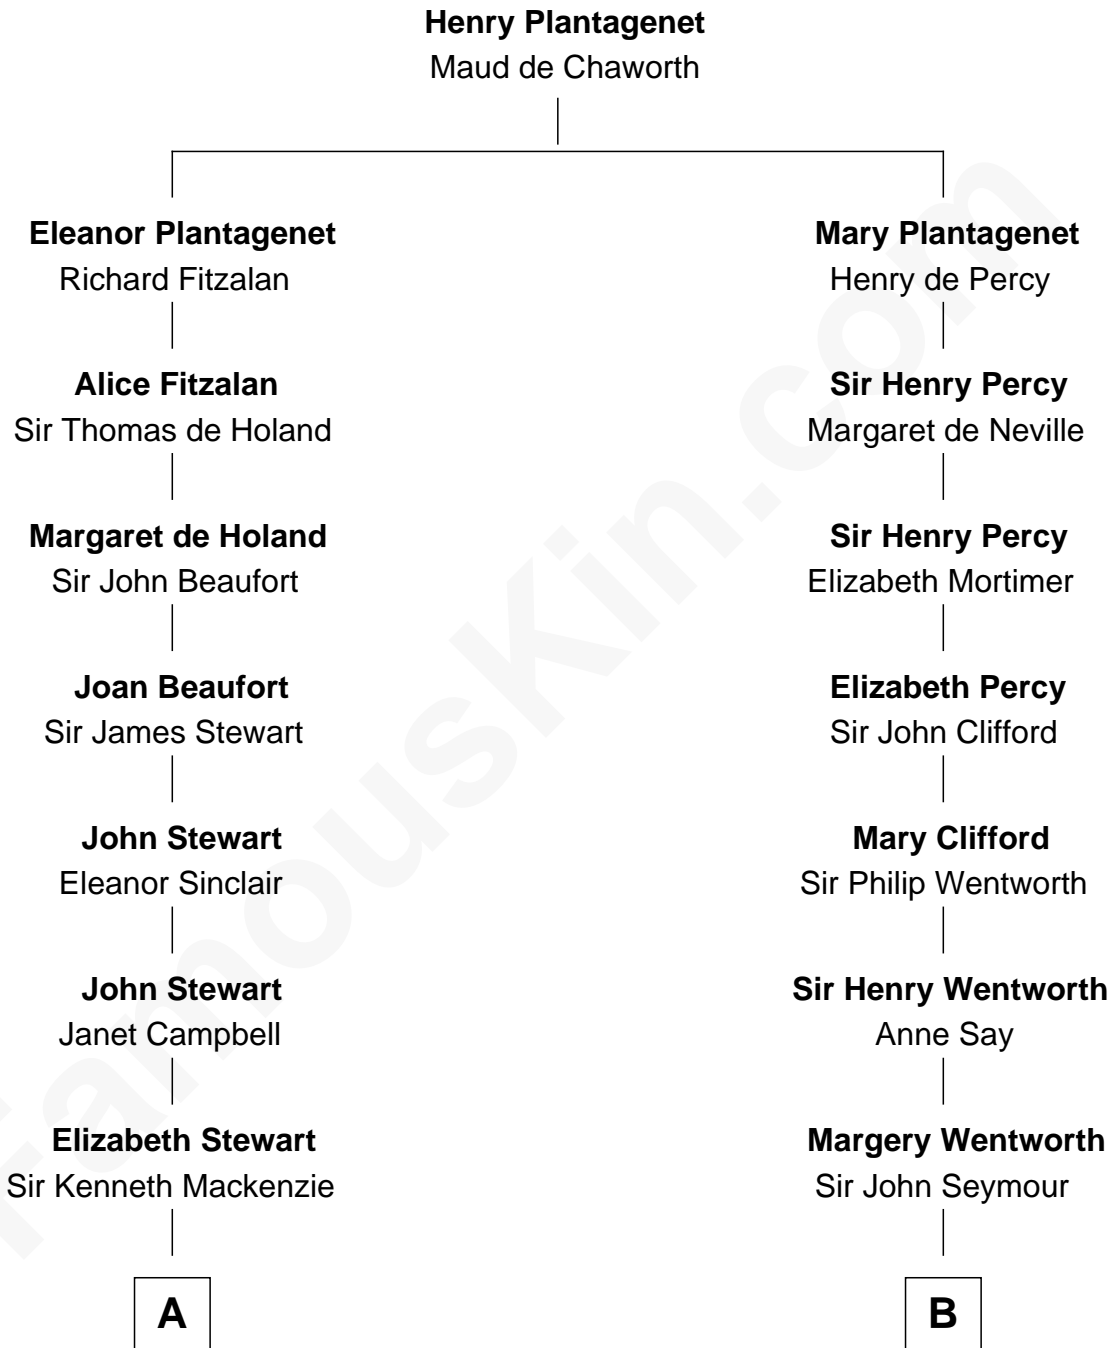

FamousKin.com

Relationship Chart of

Eleanor Roosevelt

First Lady of President Franklin D. Roosevelt

13th cousin 5 times removed of

Caesar Rodney

Signer of the Declaration of Independence

C

—
Elliott Roosevelt
Anna Rebecca Hall

—
Eleanor Roosevelt
First Lady of Franklin Roosevelt

FamousKin.com