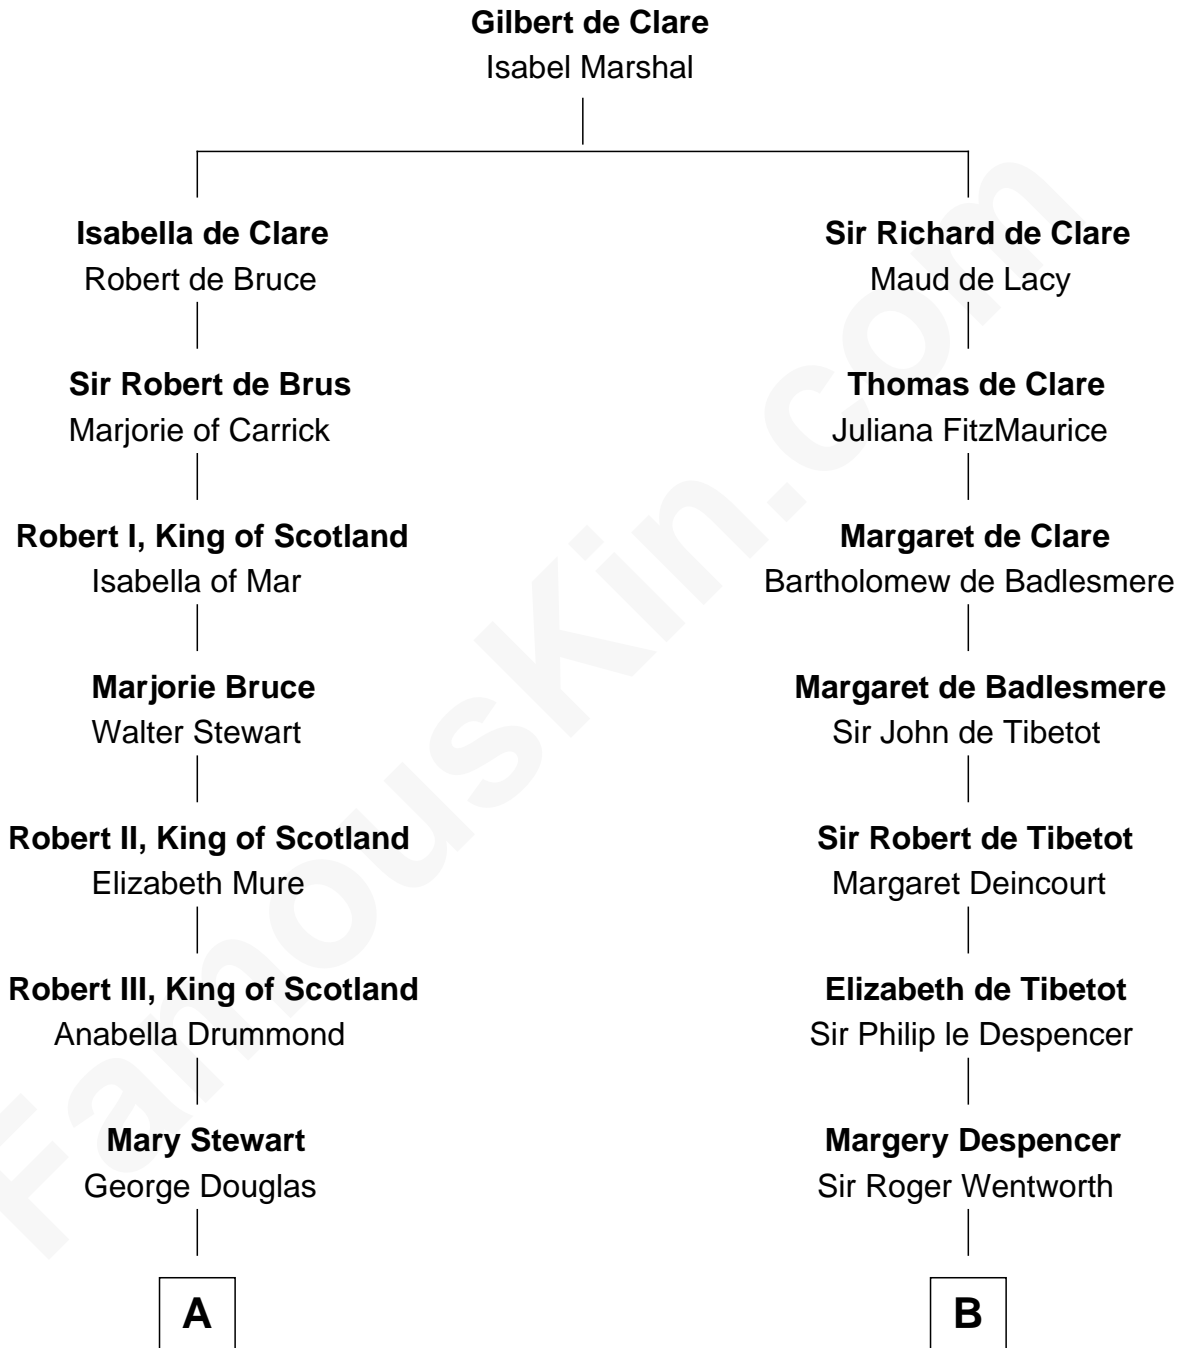

FamousKin.com

Relationship Chart of

Eleanor Roosevelt

First Lady of President Franklin D. Roosevelt

16th cousin 5 times removed of

Caesar Rodney

Signer of the Declaration of Independence

A

Elizabeth Douglas
Sir Alexander Forbes

Elizabeth Forbes
Alexander Irvine

Sir Alexander Irvine
Janet Keith

Alexander Irvine
Janet Allardice

Alexander Irvine
Elizabeth Ogilvie

Gilbert Irvine
Jean of Menzies

John Irvine
of Fortrie Irvine