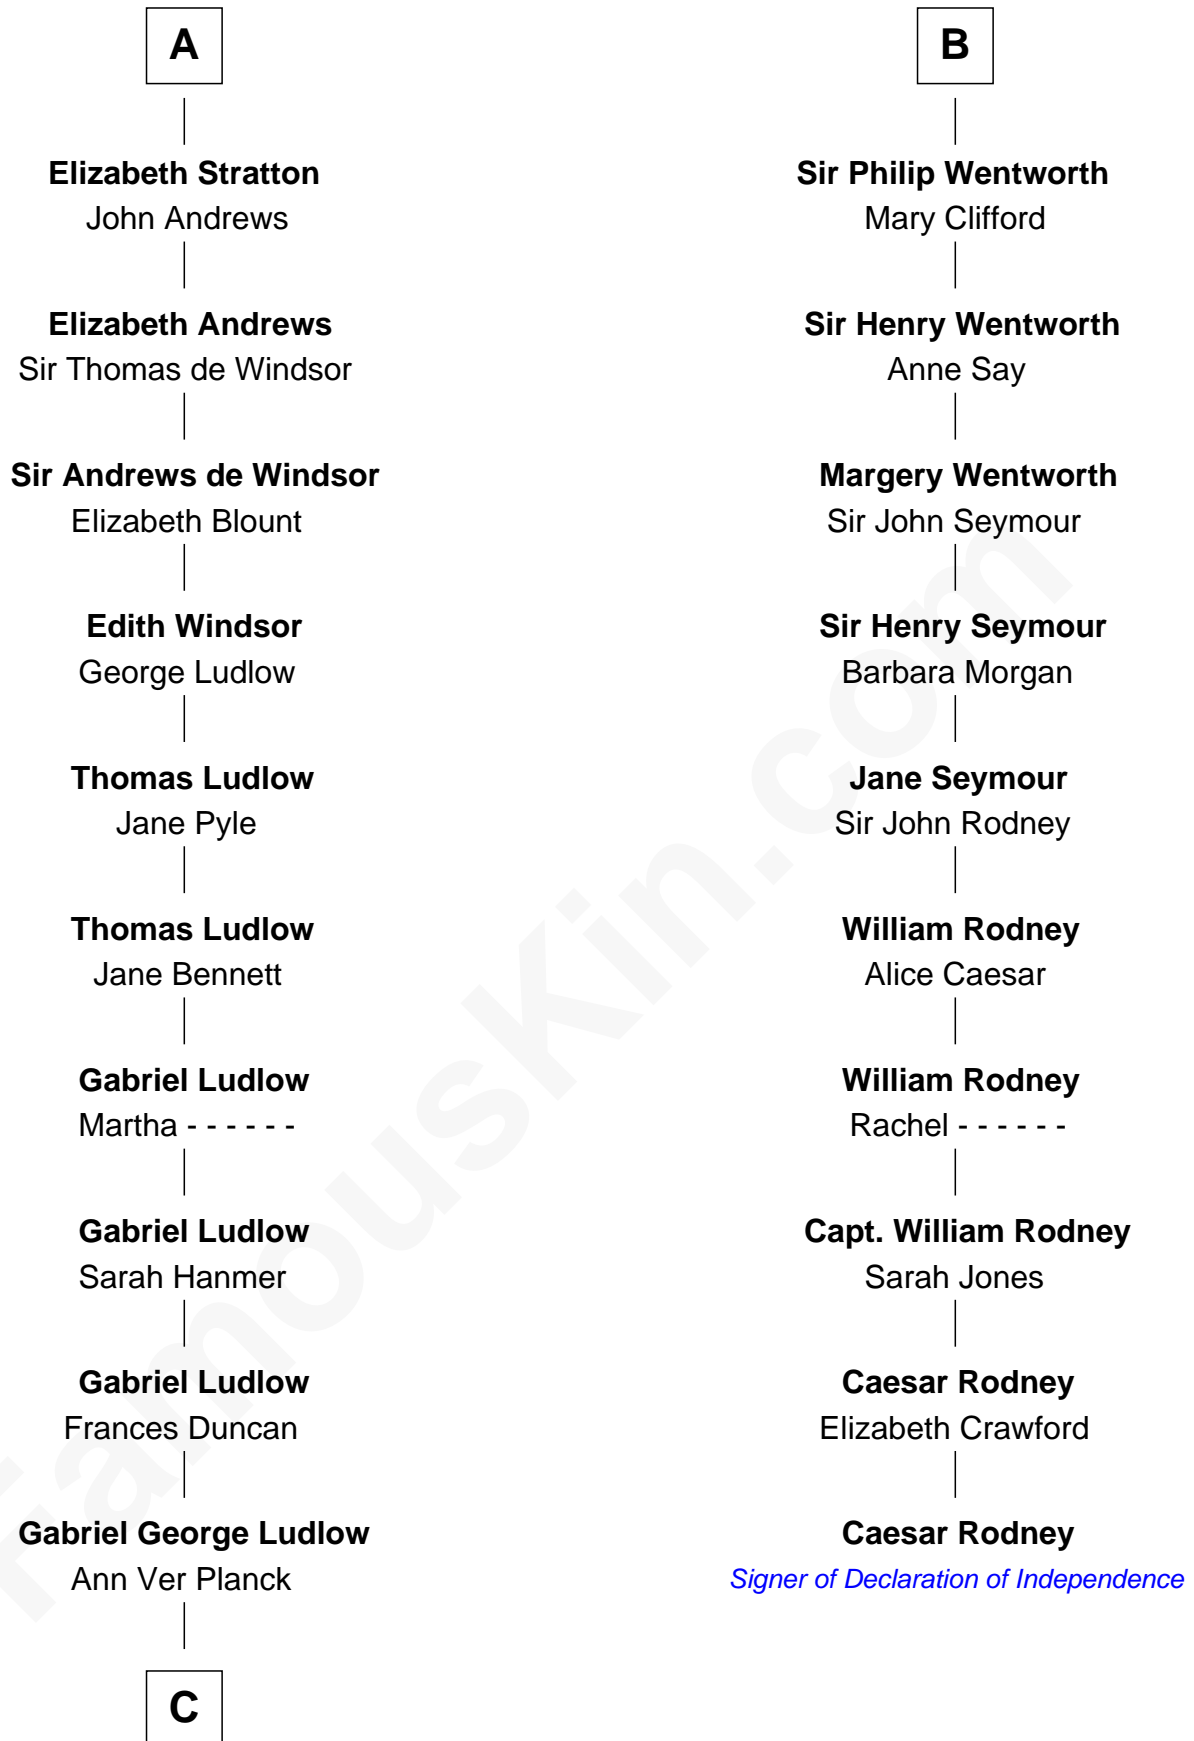

FamousKin.com

Relationship Chart of

Eleanor Roosevelt

First Lady of President Franklin D. Roosevelt

16th cousin 5 times removed of

Caesar Rodney

Signer of the Declaration of Independence

C

—
Gabriel Ver Planck Ludlow

Elizabeth A. Hunter

—
Dr. Edward Hunter Ludlow

Elizabeth Livingston

—
Mary Livingston Ludlow

Valentine Gill Hall

—
Anna Rebecca Hall

Elliott Roosevelt