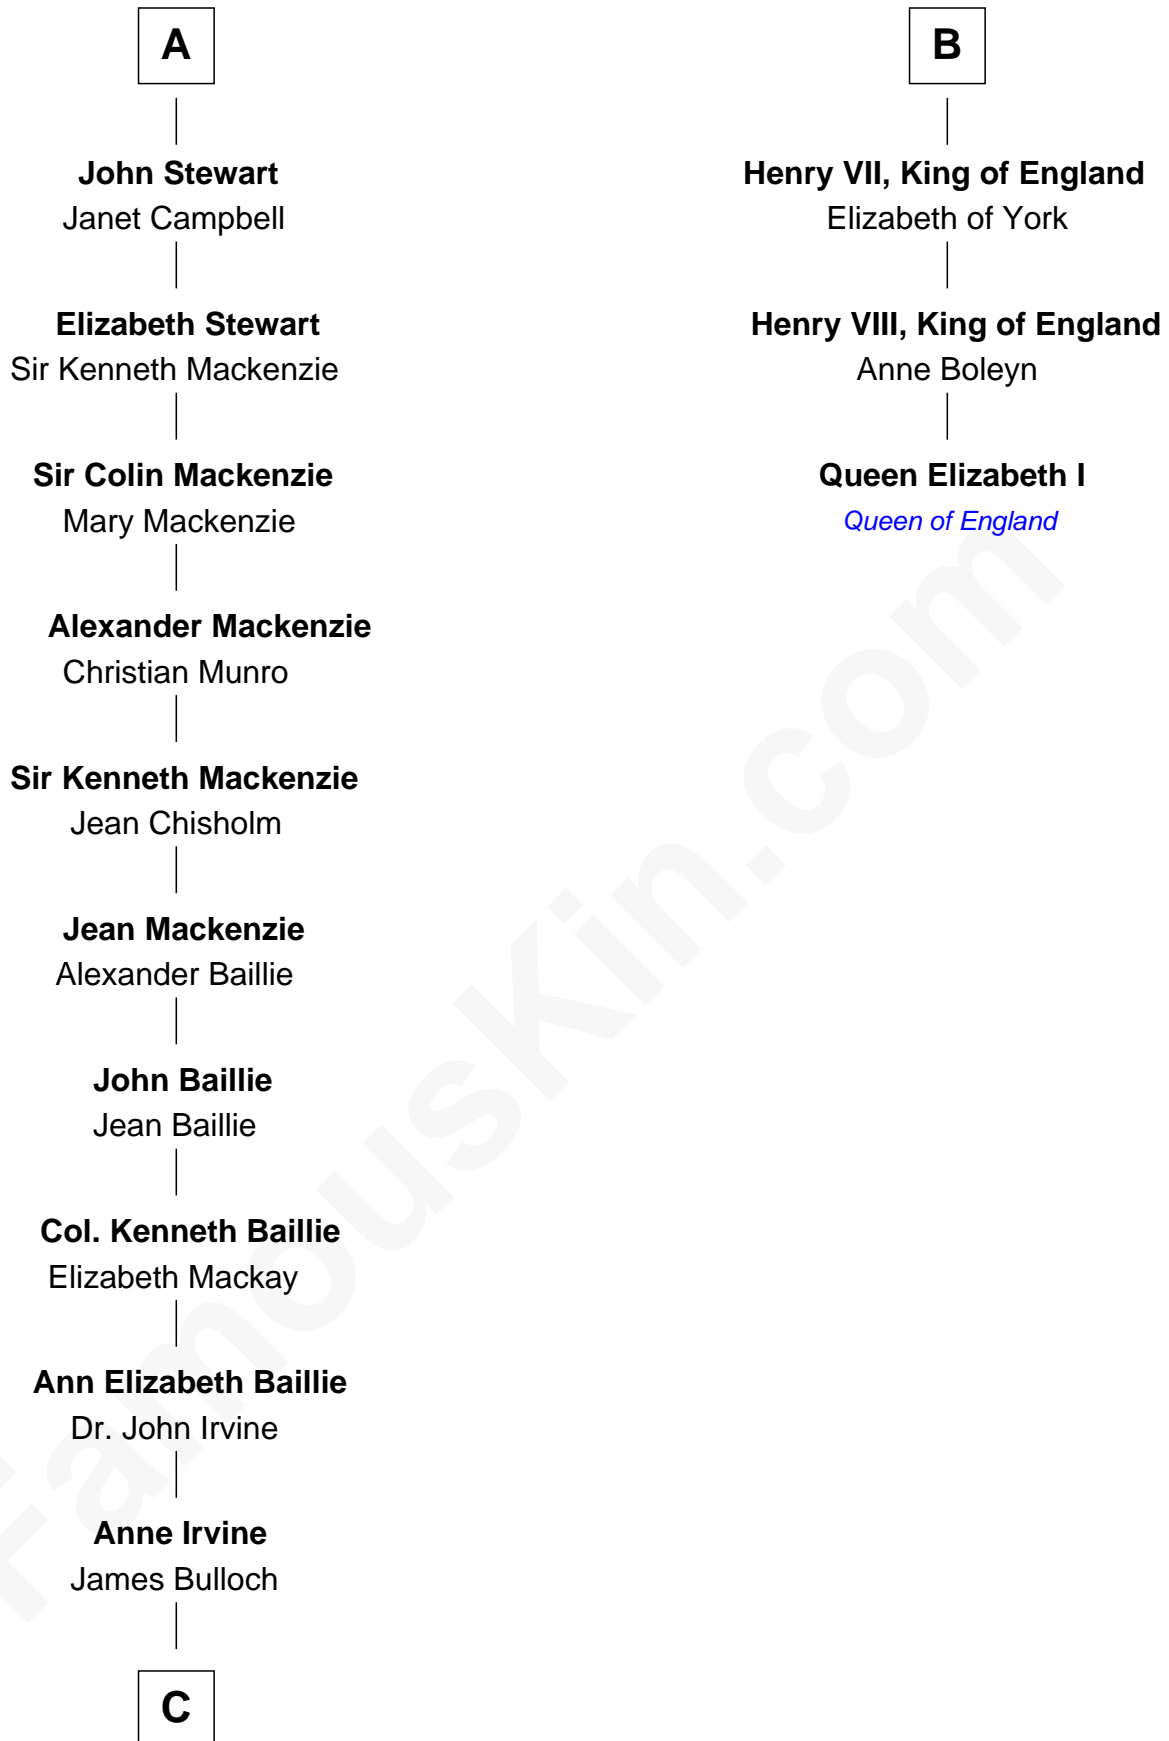

FamousKin.com

Relationship Chart of

Eleanor Roosevelt

First Lady of President Franklin D. Roosevelt

9th cousin 11 times removed of

Queen Elizabeth I

Queen of England

William Samlesbury

C

James Stephens Bulloch

Martha Stewart

Martha Bulloch

Theodore Roosevelt

Elliott Roosevelt

Anna Rebecca Hall

Eleanor Roosevelt