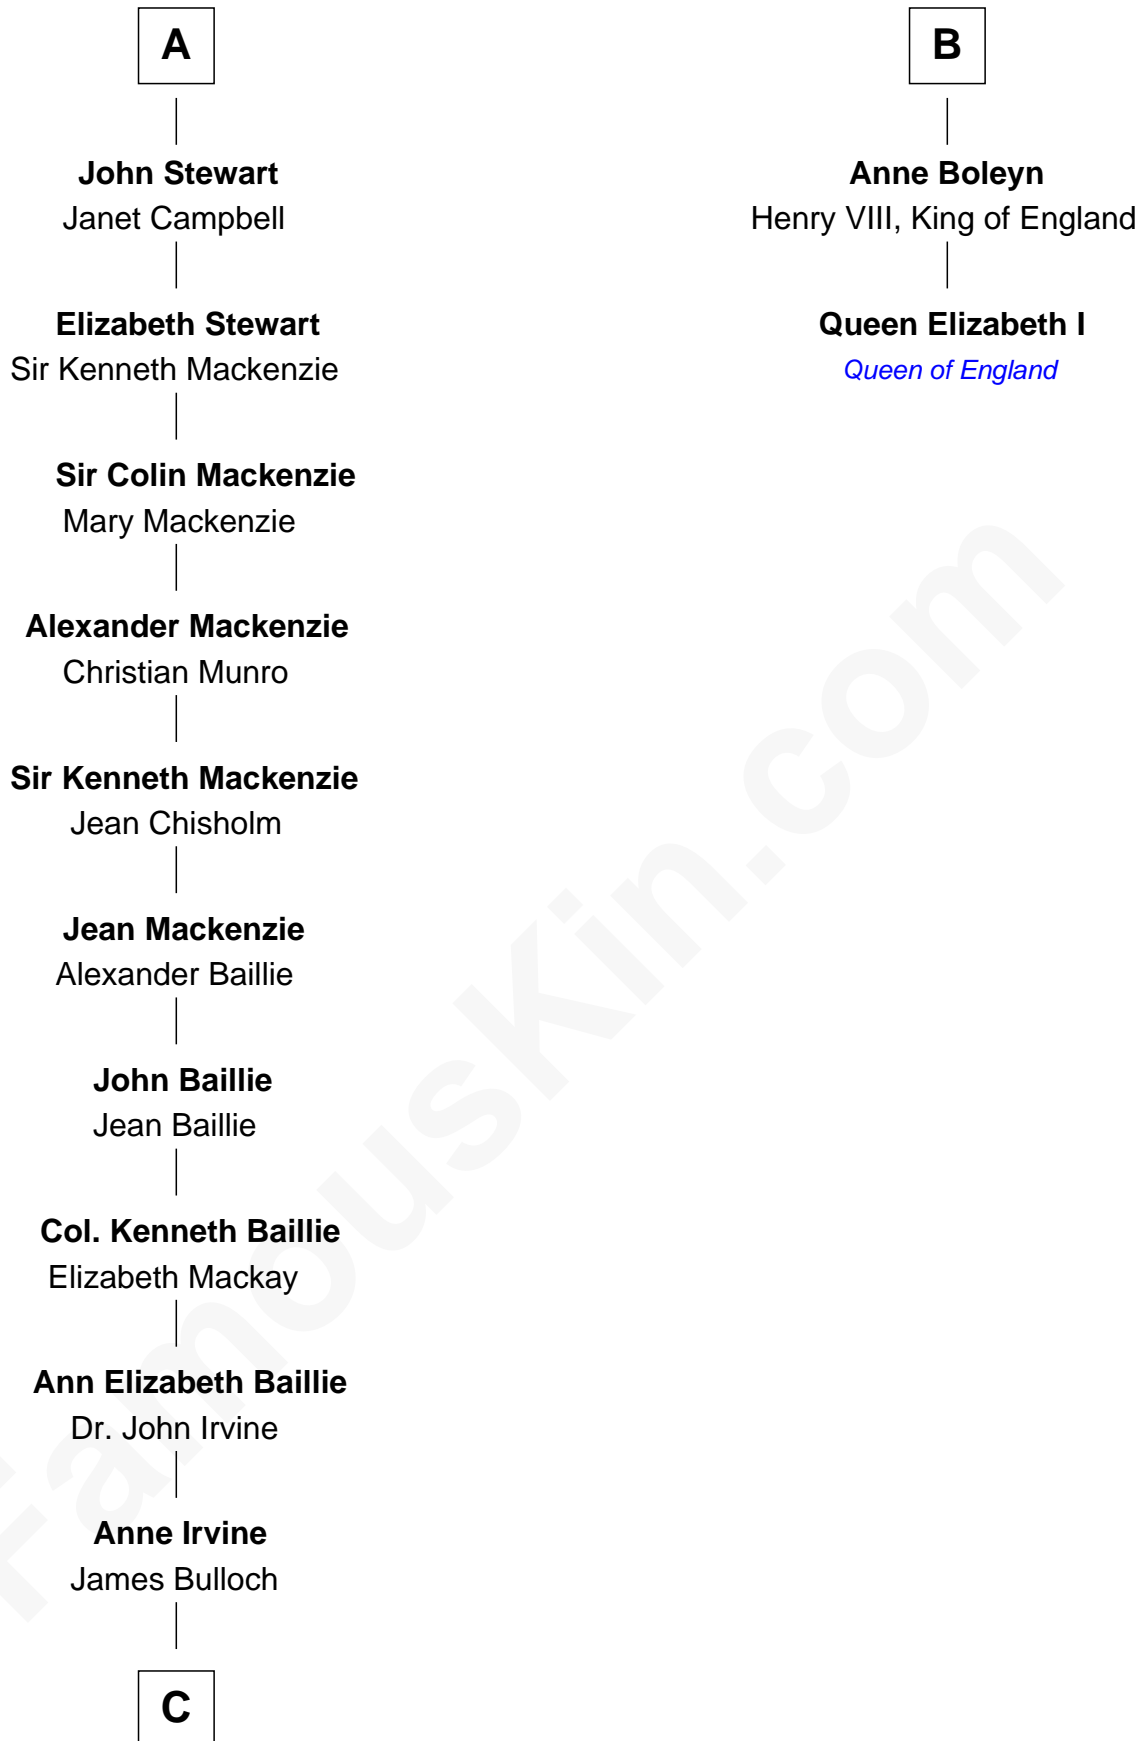

## Relationship Chart of

### Eleanor Roosevelt

*First Lady of President Franklin D. Roosevelt*

8th cousin 12 times removed of

### Queen Elizabeth I

*Queen of England*

**C**

James Stephens Bulloch

Martha Stewart

Martha Bulloch

Theodore Roosevelt

Elliott Roosevelt