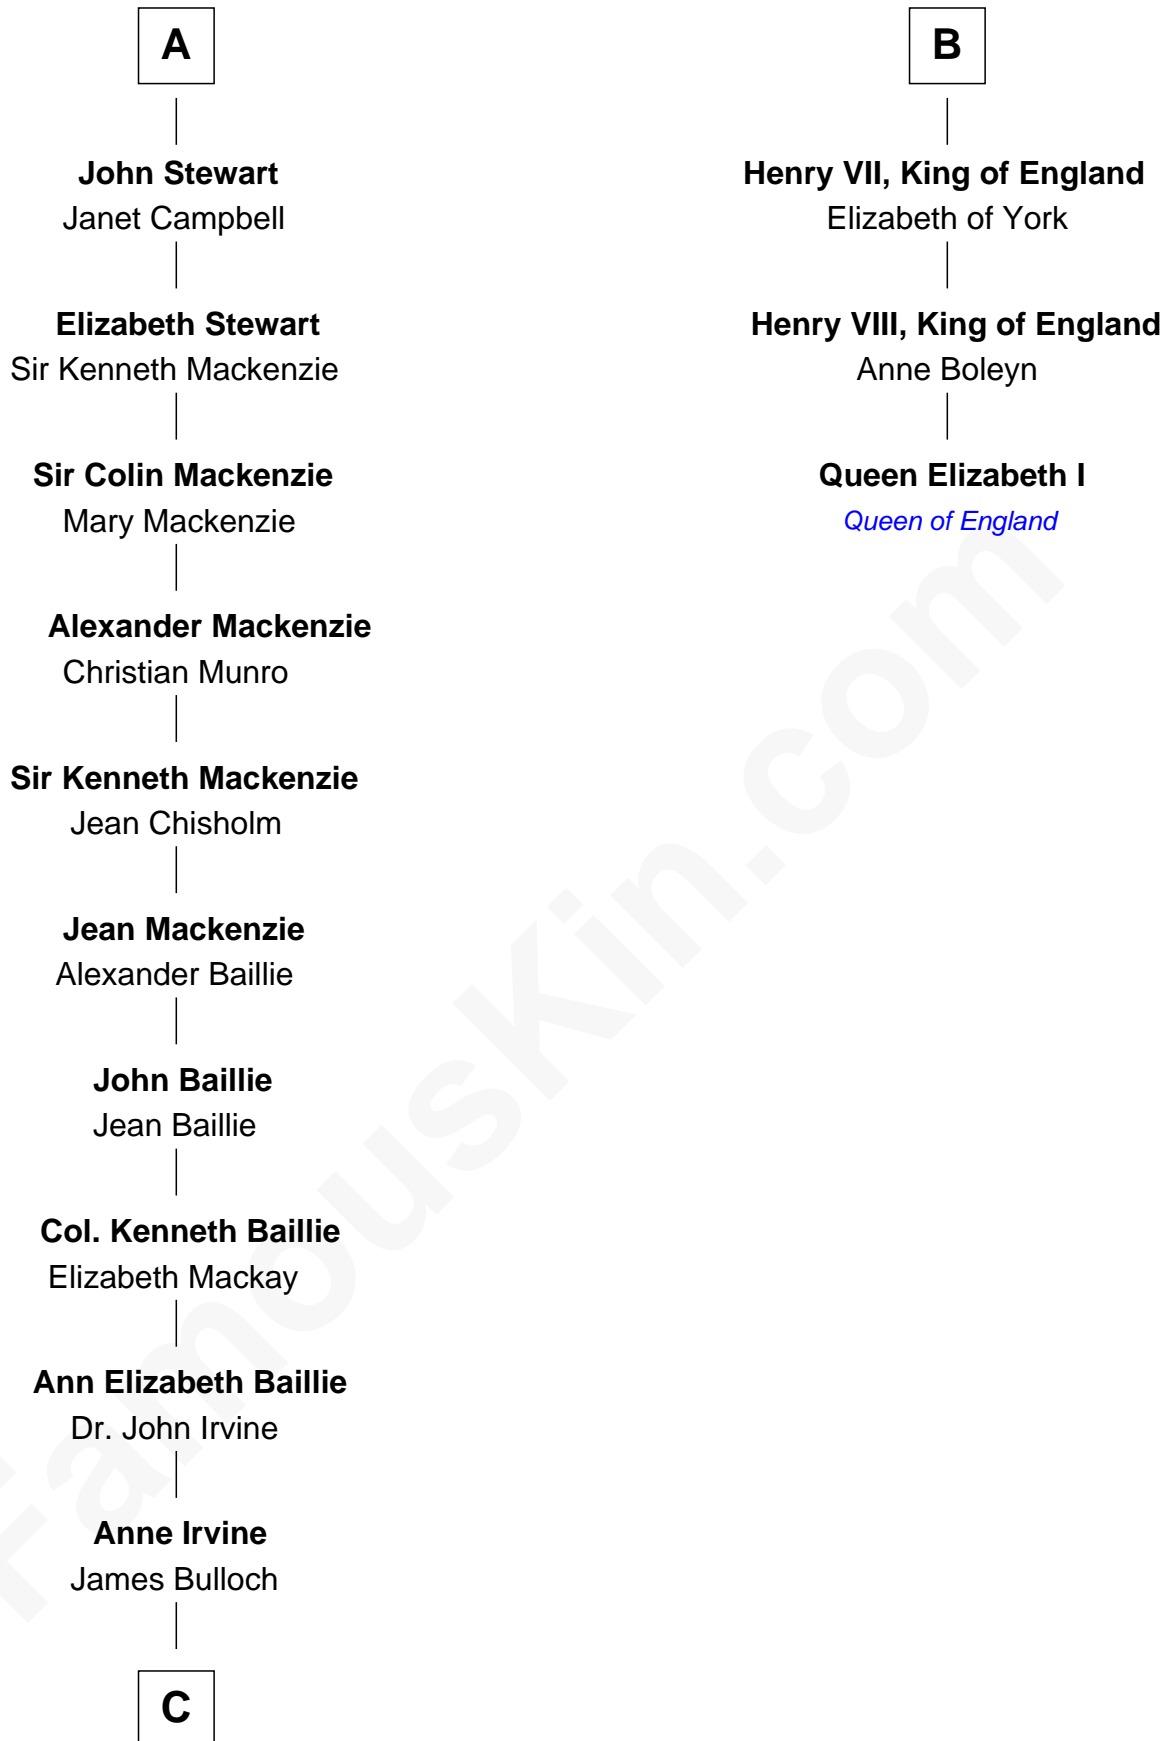

FamousKin.com

Relationship Chart of

Eleanor Roosevelt

First Lady of President Franklin D. Roosevelt

9th cousin 11 times removed of

Queen Elizabeth I
Queen of England

Sir Roger la Zouche
Ela Longespee

Sir Alan la Zouche
Eleanor de Segrave

Maude la Zouche
Sir Robert de Holland

Thomas Holand
Joan Plantagenet

Sir Thomas de Holand
Alice Fitzalan

Margaret de Holand
Sir John Beaufort

John Beaufort
Margaret Beauchamp

Margaret Beaufort
Edmund Tudor

B

C

James Stephens Bulloch

Martha Stewart

Martha Bulloch

Theodore Roosevelt

Elliott Roosevelt

Anna Rebecca Hall