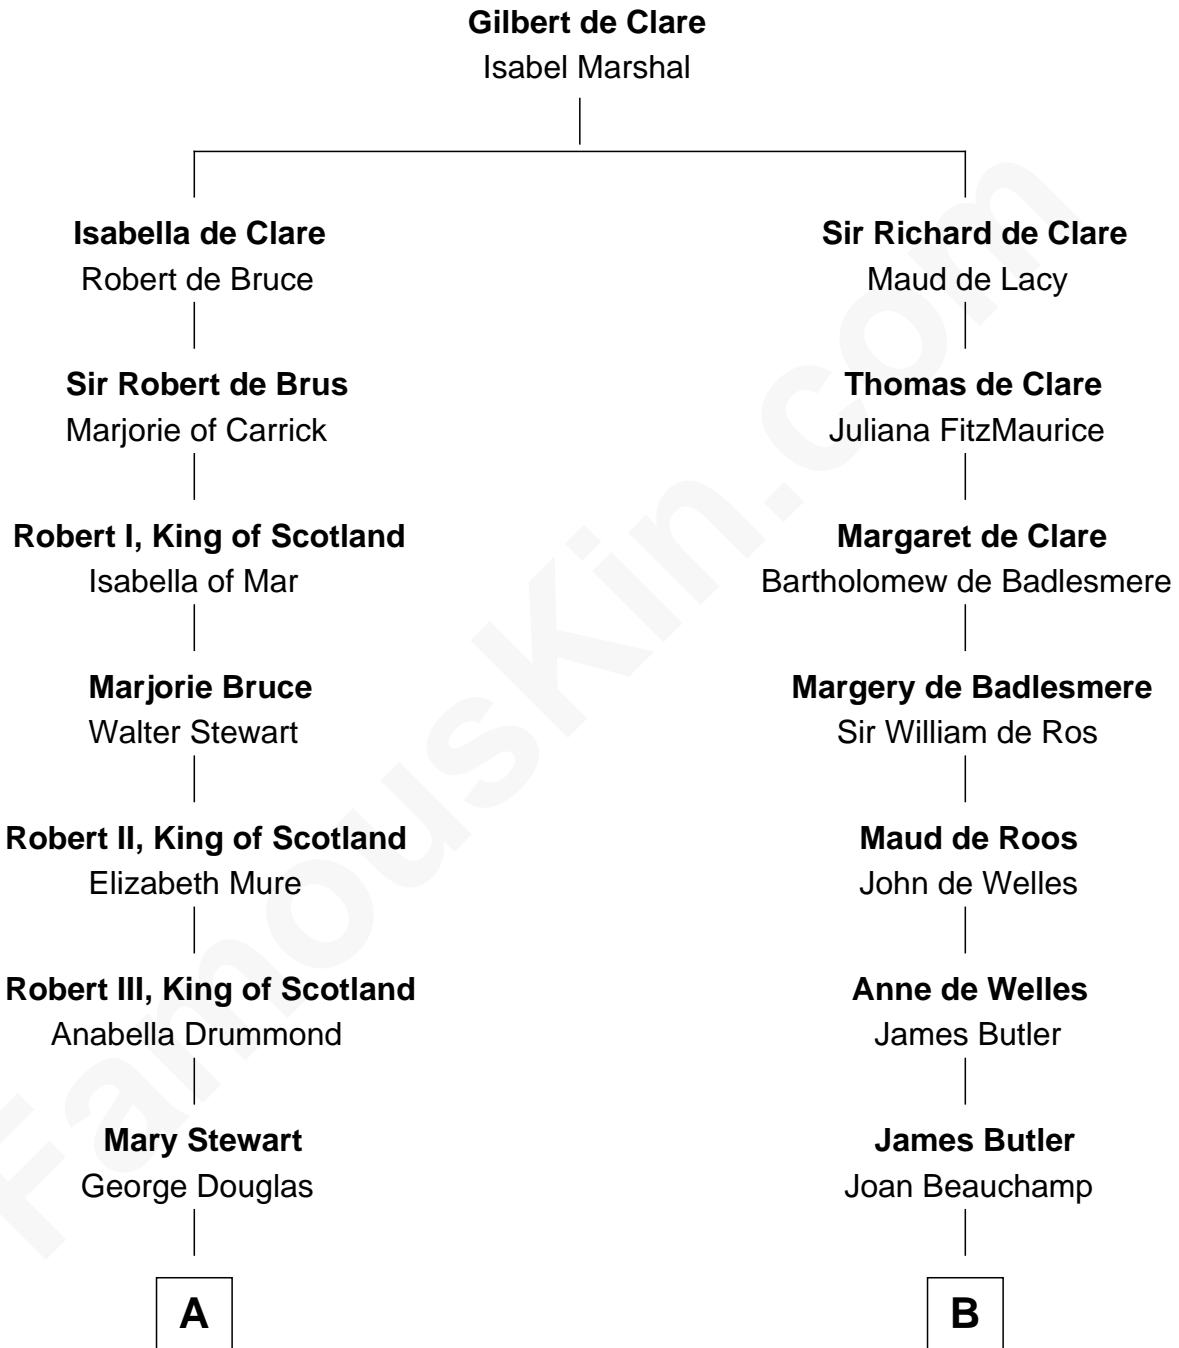

## Relationship Chart of

### Eleanor Roosevelt

*First Lady of President Franklin D. Roosevelt*

11th cousin 10 times removed of

### Queen Elizabeth I

*Queen of England*

**C**

**Anne Irvine**  
James Bulloch

**James Stephens Bulloch**  
Martha Stewart

**Martha Bulloch**  
Theodore Roosevelt

**Elliott Roosevelt**  
Anna Rebecca Hall

**Eleanor Roosevelt**  
*First Lady of Franklin Roosevelt*