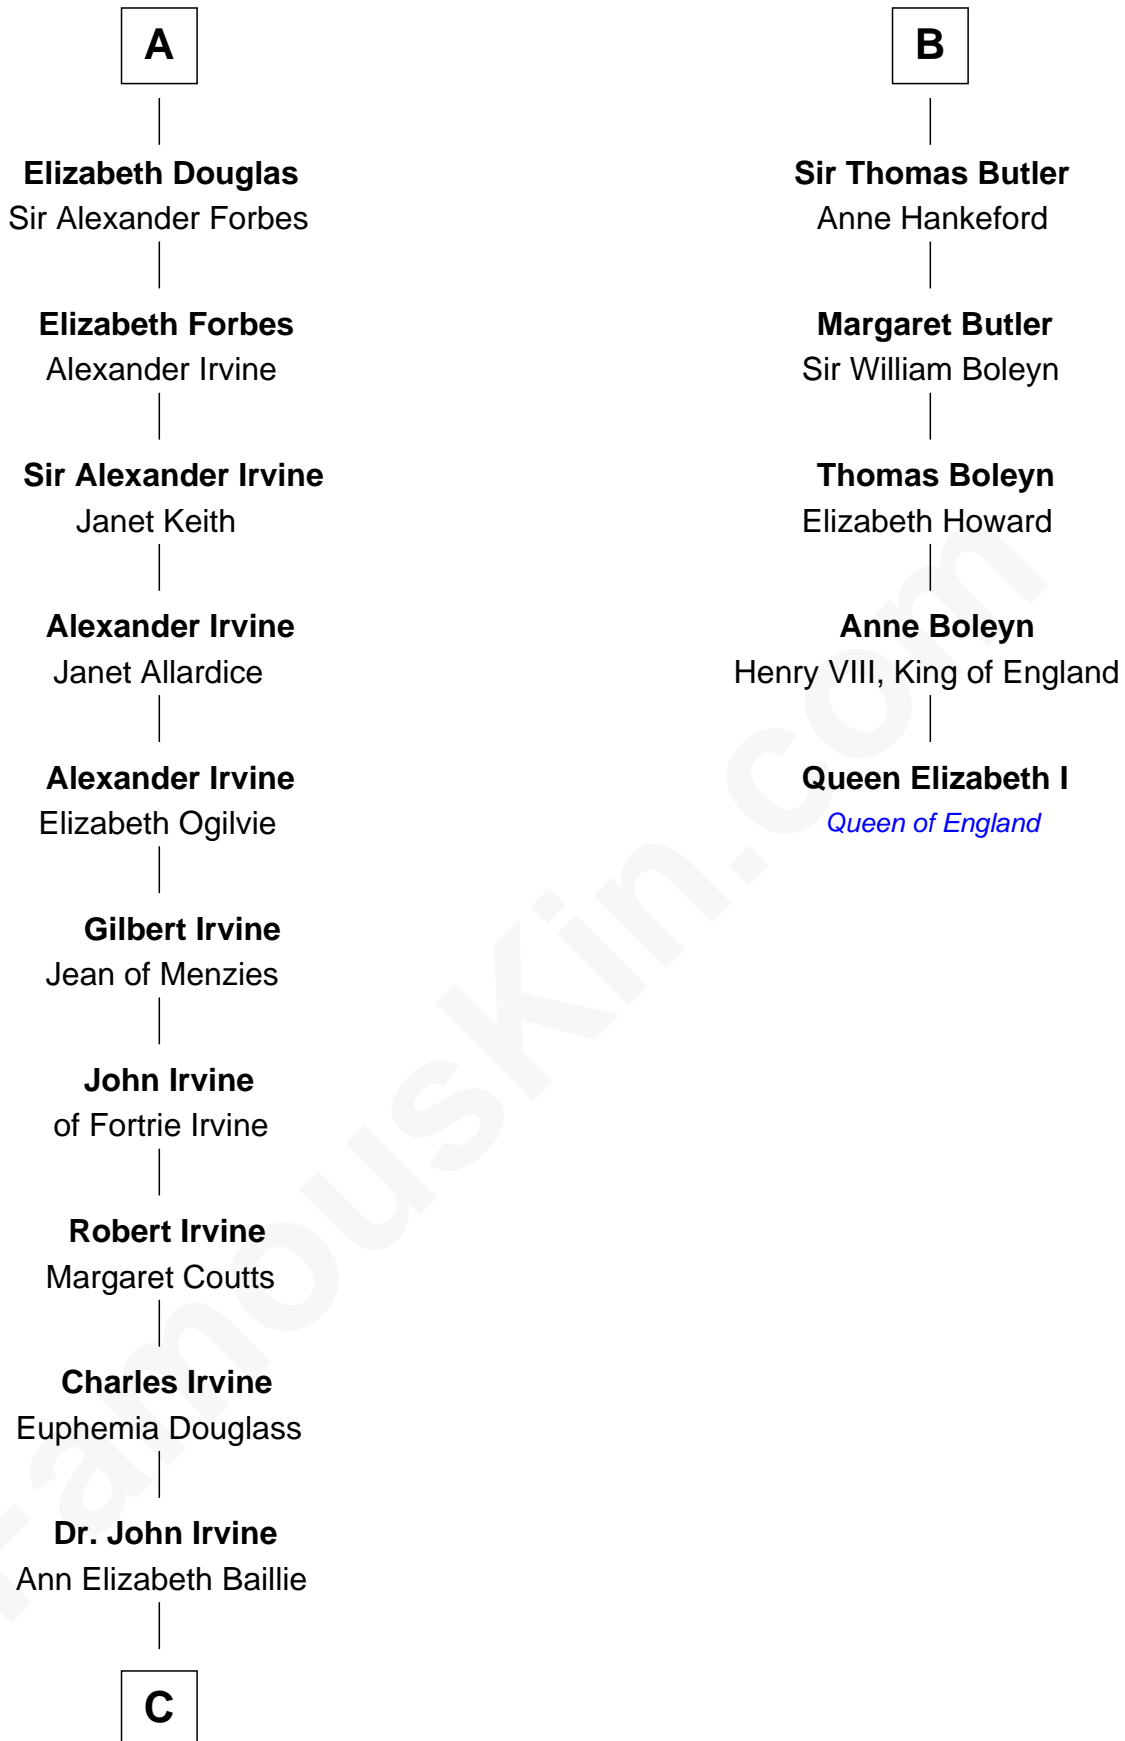

## Relationship Chart of

### Eleanor Roosevelt

*First Lady of President Franklin D. Roosevelt*

11th cousin 10 times removed of

### Queen Elizabeth I

*Queen of England*

**C**

**Anne Irvine**  
James Bulloch

**James Stephens Bulloch**  
Martha Stewart

**Martha Bulloch**  
Theodore Roosevelt

**Elliott Roosevelt**  
Anna Rebecca Hall

**Eleanor Roosevelt**  
*First Lady of Franklin Roosevelt*