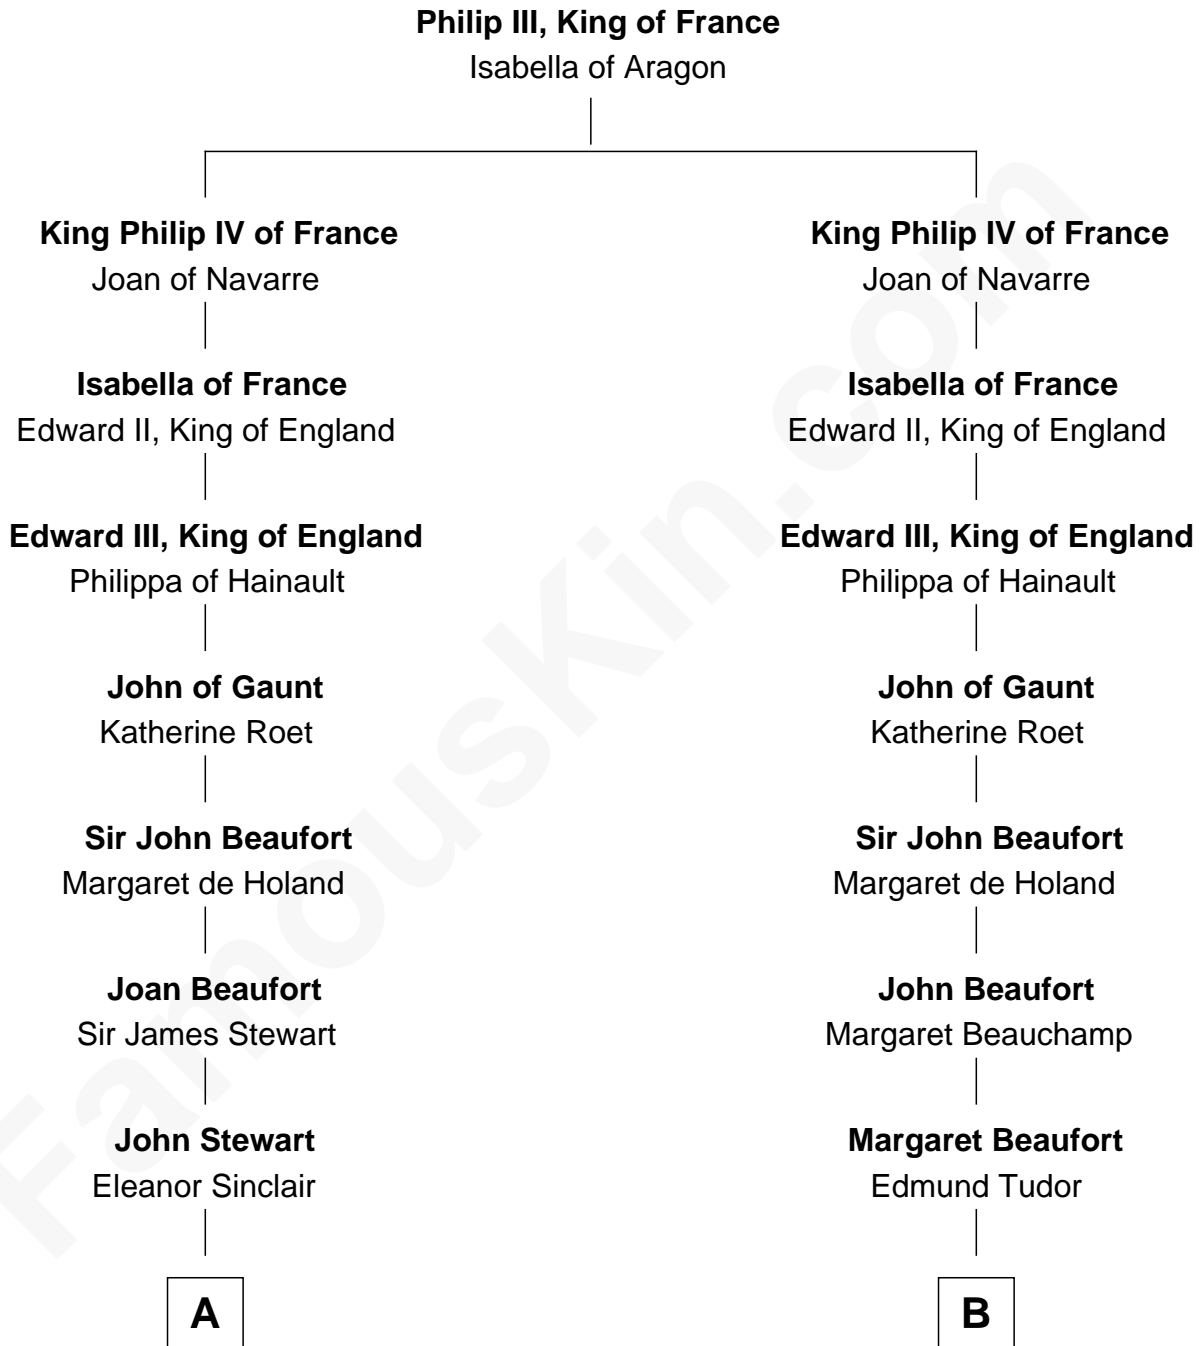

FamousKin.com

Relationship Chart of Eleanor Roosevelt

First Lady of President Franklin D. Roosevelt

9th cousin 11 times removed of

Queen Elizabeth I
Queen of England

C

James Stephens Bulloch

Martha Stewart

Martha Bulloch

Theodore Roosevelt

Elliott Roosevelt

Anna Rebecca Hall

Eleanor Roosevelt

First Lady of Franklin Roosevelt

FamousKin.com