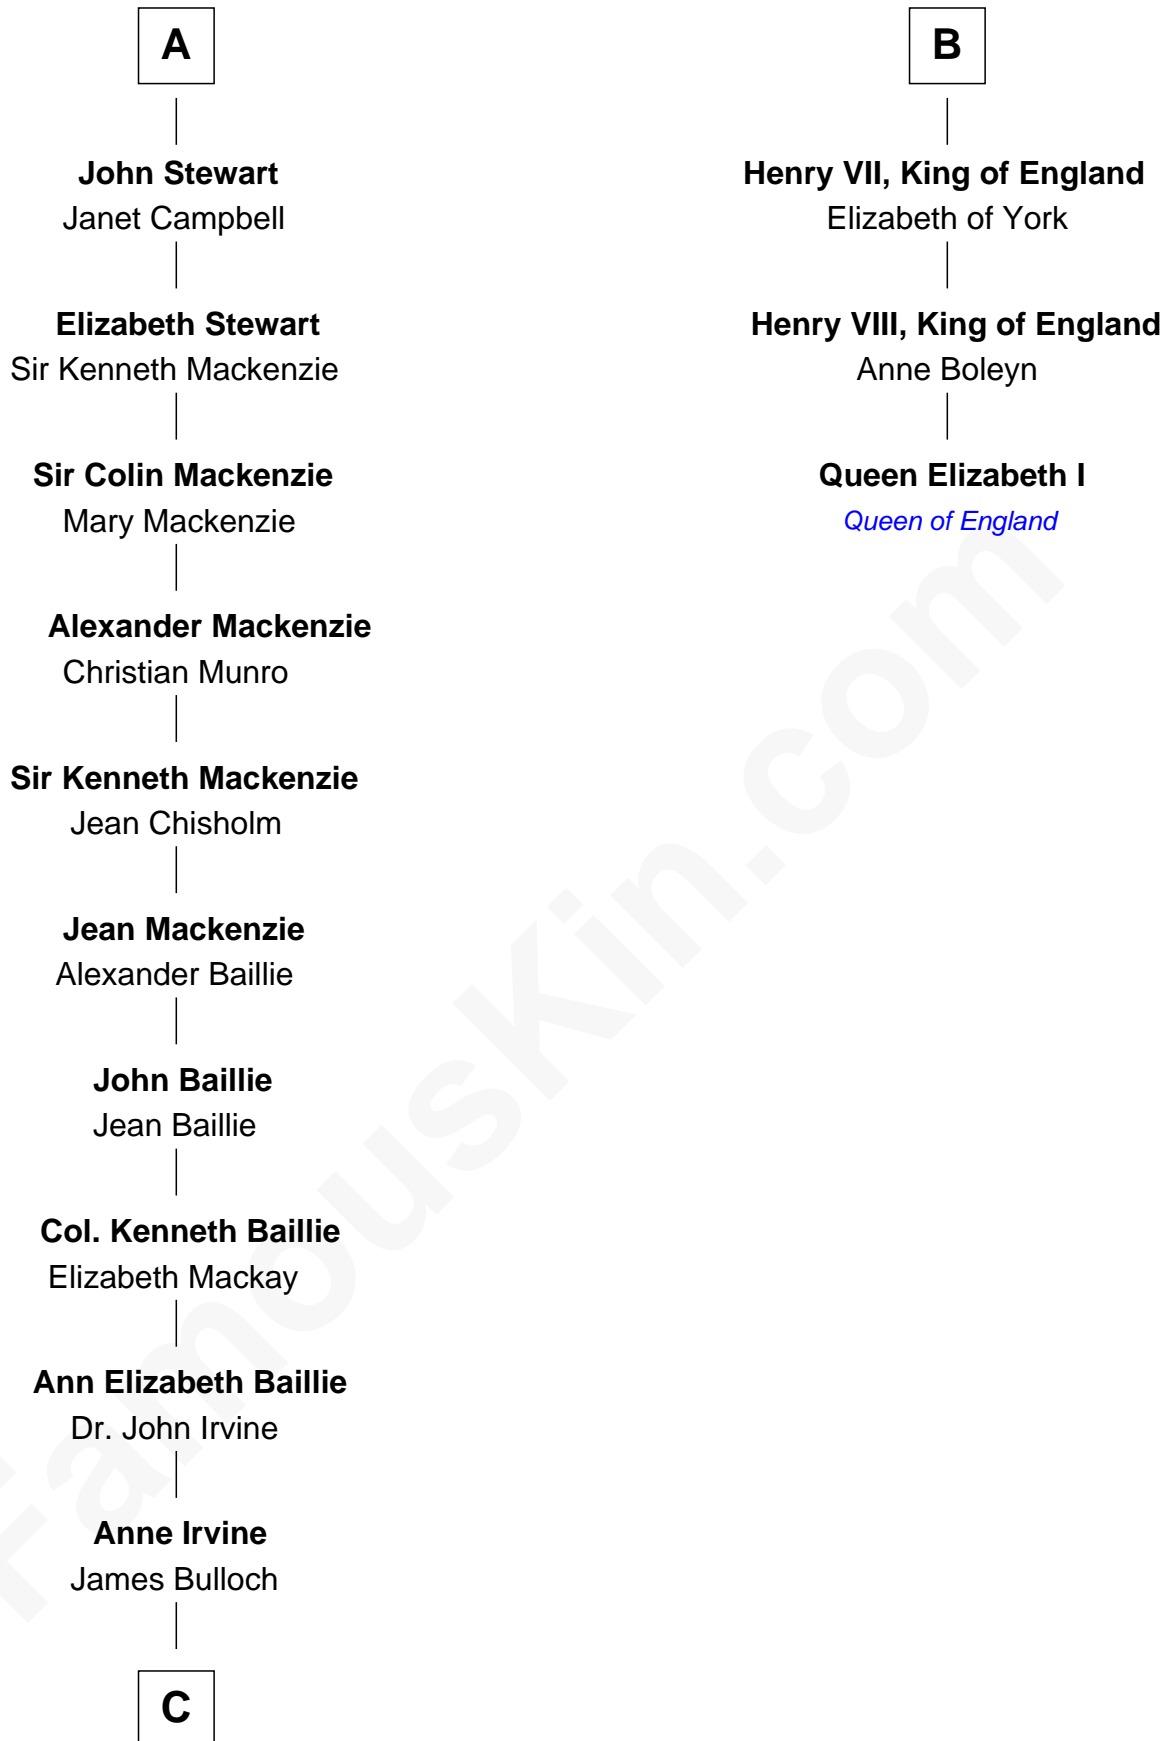

FamousKin.com

Relationship Chart of Eleanor Roosevelt

First Lady of President Franklin D. Roosevelt

9th cousin 11 times removed of

Queen Elizabeth I
Queen of England

C

James Stephens Bulloch

Martha Stewart

Martha Bulloch

Theodore Roosevelt

Elliott Roosevelt

Anna Rebecca Hall

Eleanor Roosevelt

First Lady of Franklin Roosevelt

FamousKin.com