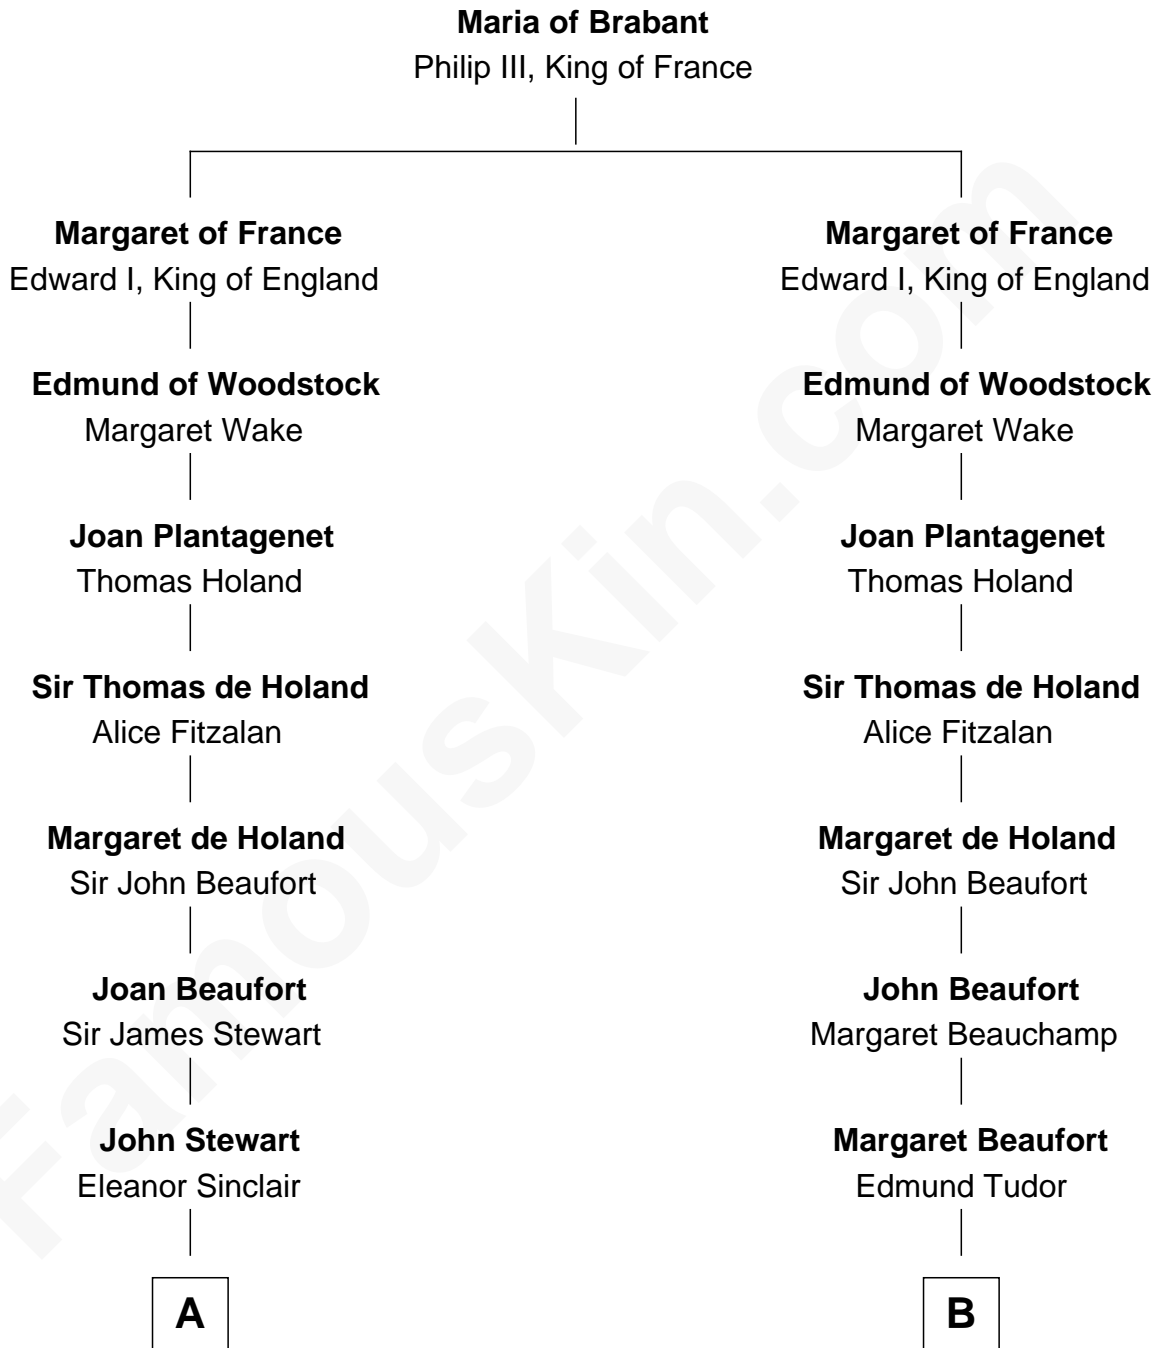

## Relationship Chart of

### Eleanor Roosevelt

*First Lady of President Franklin D. Roosevelt*

9th cousin 11 times removed of

### Queen Elizabeth I

*Queen of England*

**C**

James Stephens Bulloch

Martha Stewart

Martha Bulloch

Theodore Roosevelt

Elliott Roosevelt