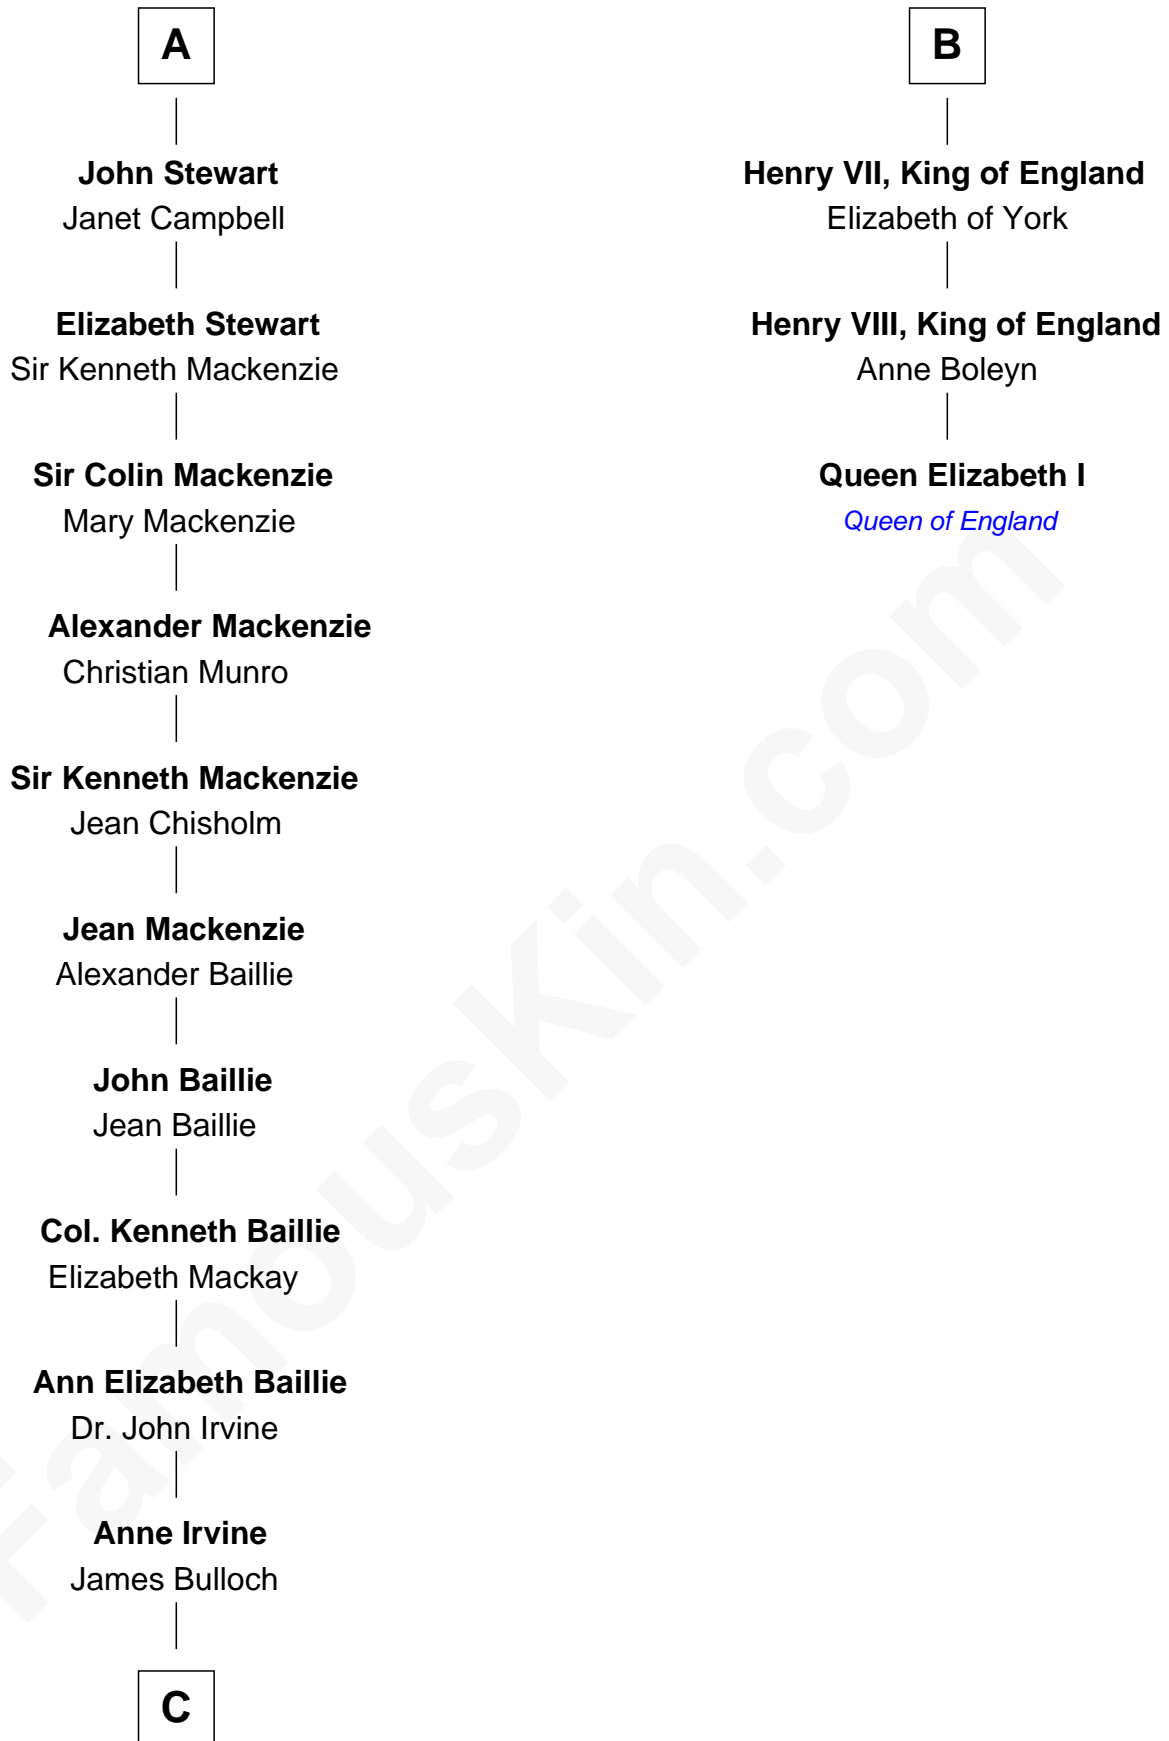

## Relationship Chart of

### Eleanor Roosevelt

*First Lady of President Franklin D. Roosevelt*

9th cousin 11 times removed of

### Queen Elizabeth I

*Queen of England*

**C**

James Stephens Bulloch

Martha Stewart

Martha Bulloch

Theodore Roosevelt

Elliott Roosevelt