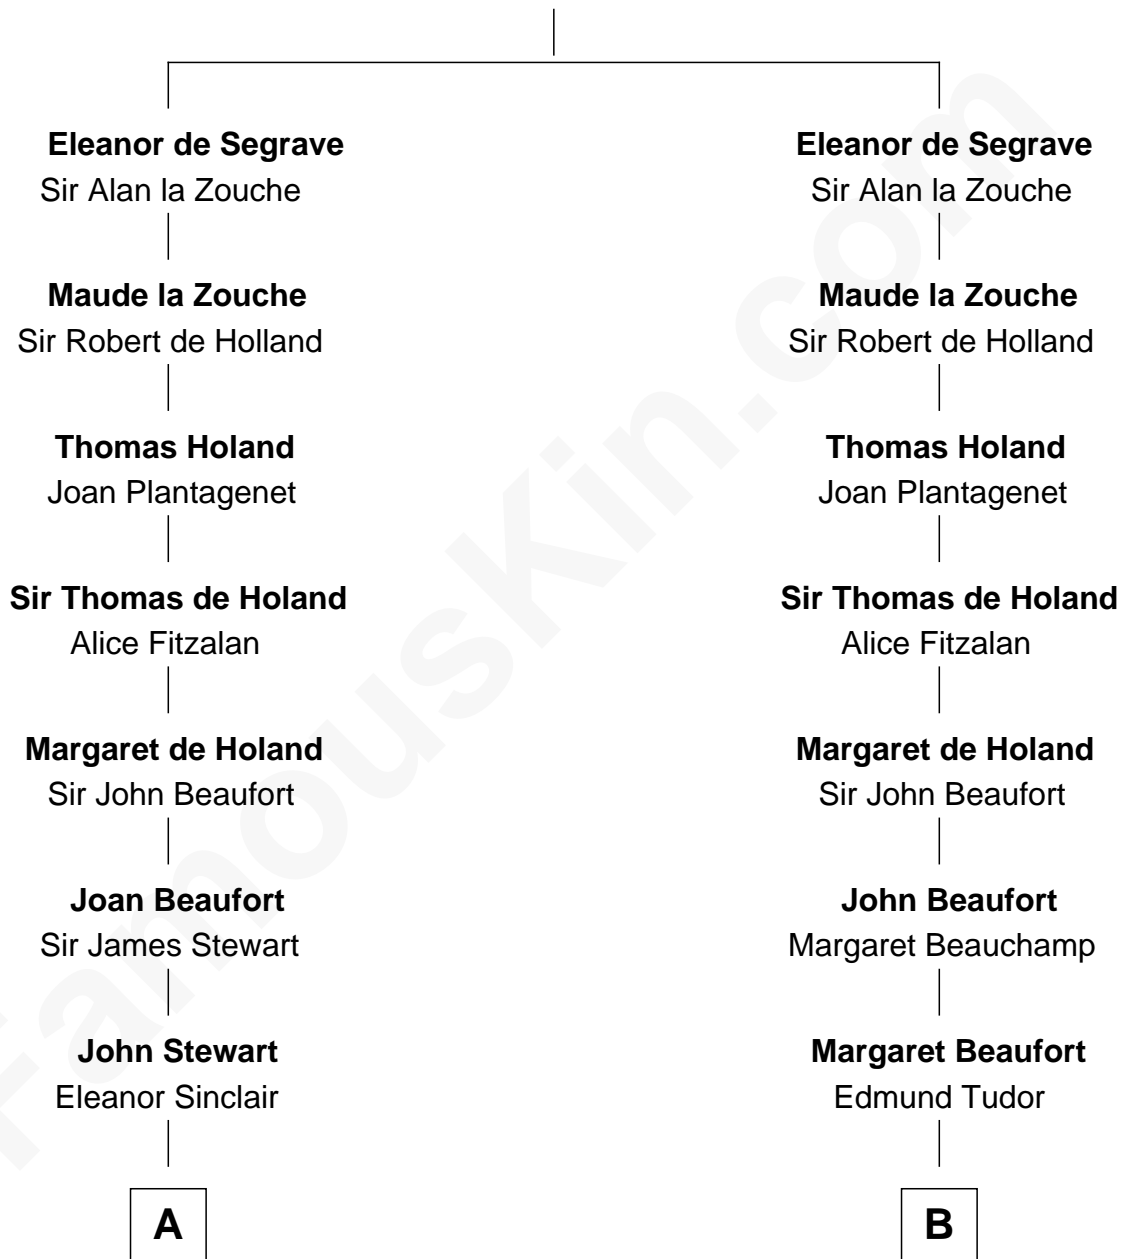

FamousKin.com

Relationship Chart of

Eleanor Roosevelt

First Lady of President Franklin D. Roosevelt

9th cousin 11 times removed of

Queen Elizabeth I
Queen of England

Nicholas de Segrave

C

James Stephens Bulloch

Martha Stewart

Martha Bulloch

Theodore Roosevelt

Elliott Roosevelt

Anna Rebecca Hall

Eleanor Roosevelt

First Lady of Franklin Roosevelt