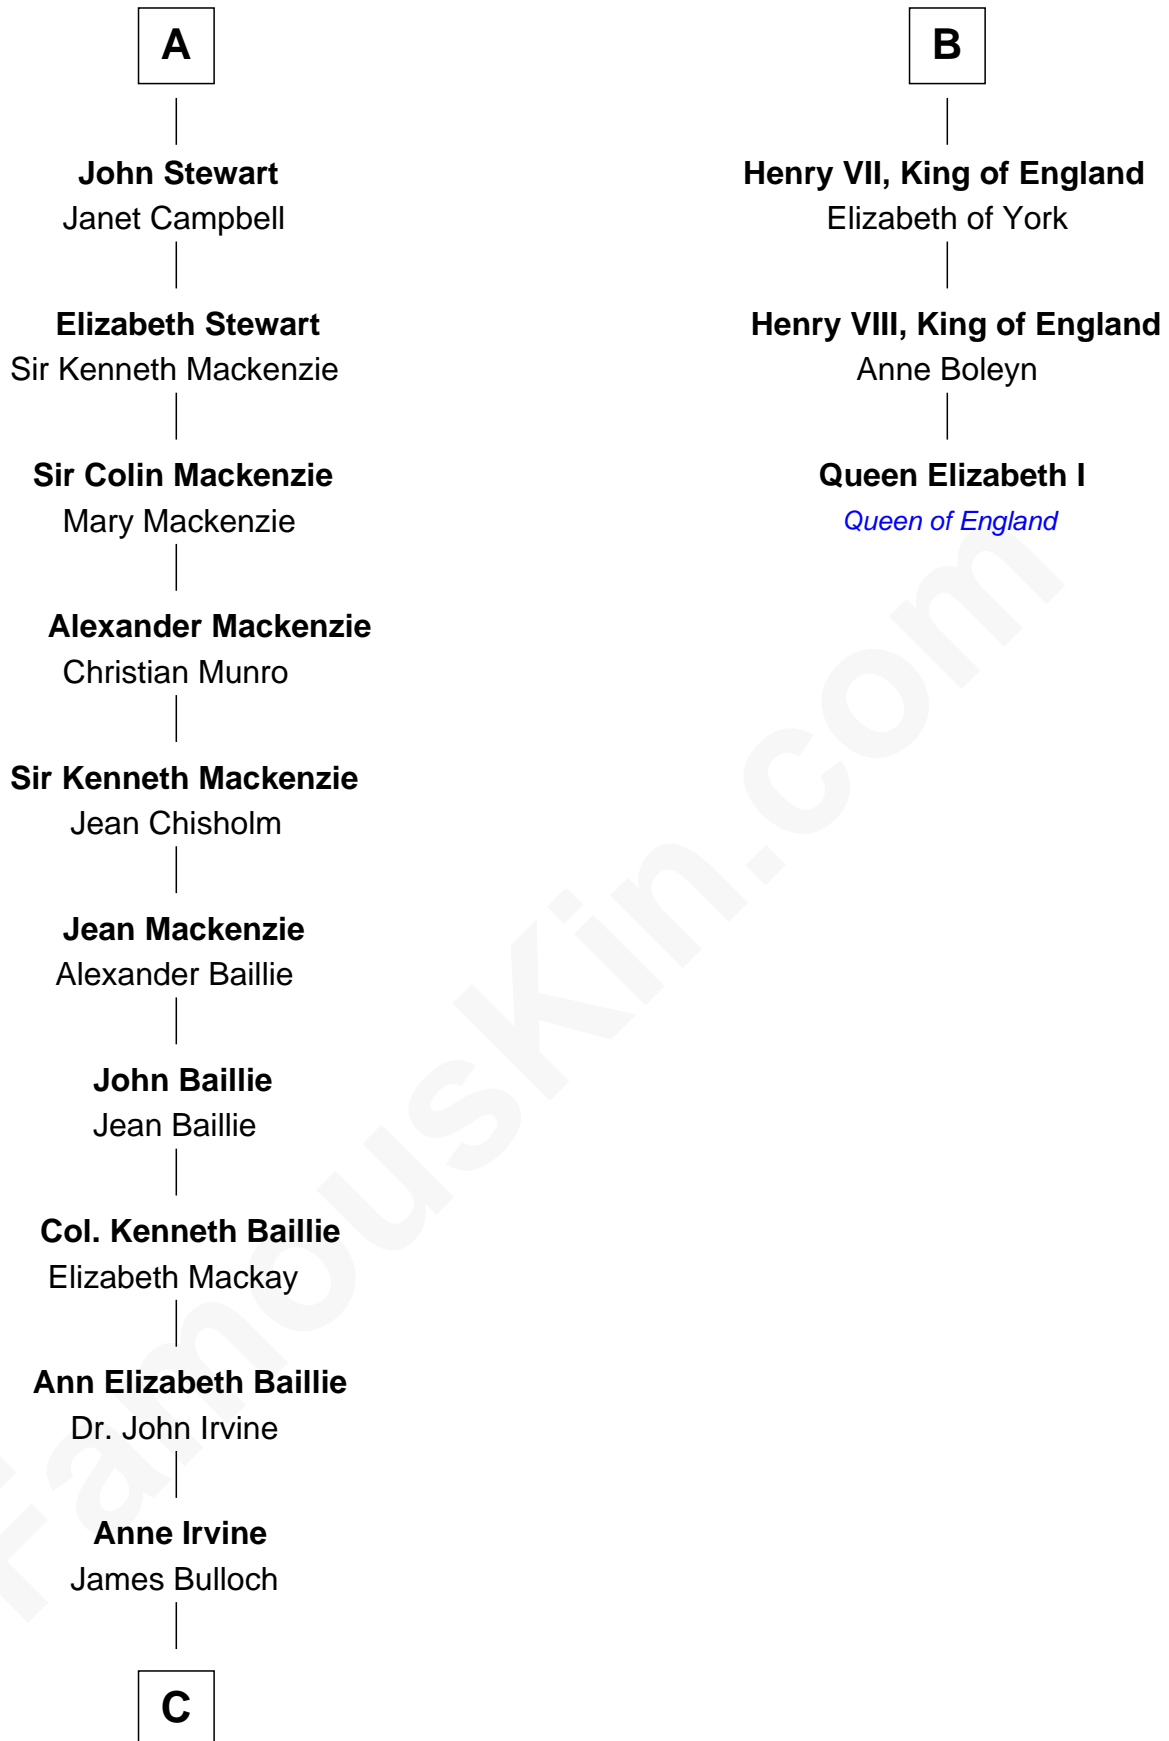

FamousKin.com

Relationship Chart of

Eleanor Roosevelt

First Lady of President Franklin D. Roosevelt

9th cousin 11 times removed of

Queen Elizabeth I
Queen of England

Nicholas de Segrave

C

James Stephens Bulloch

Martha Stewart

Martha Bulloch

Theodore Roosevelt

Elliott Roosevelt

Anna Rebecca Hall

Eleanor Roosevelt

First Lady of Franklin Roosevelt