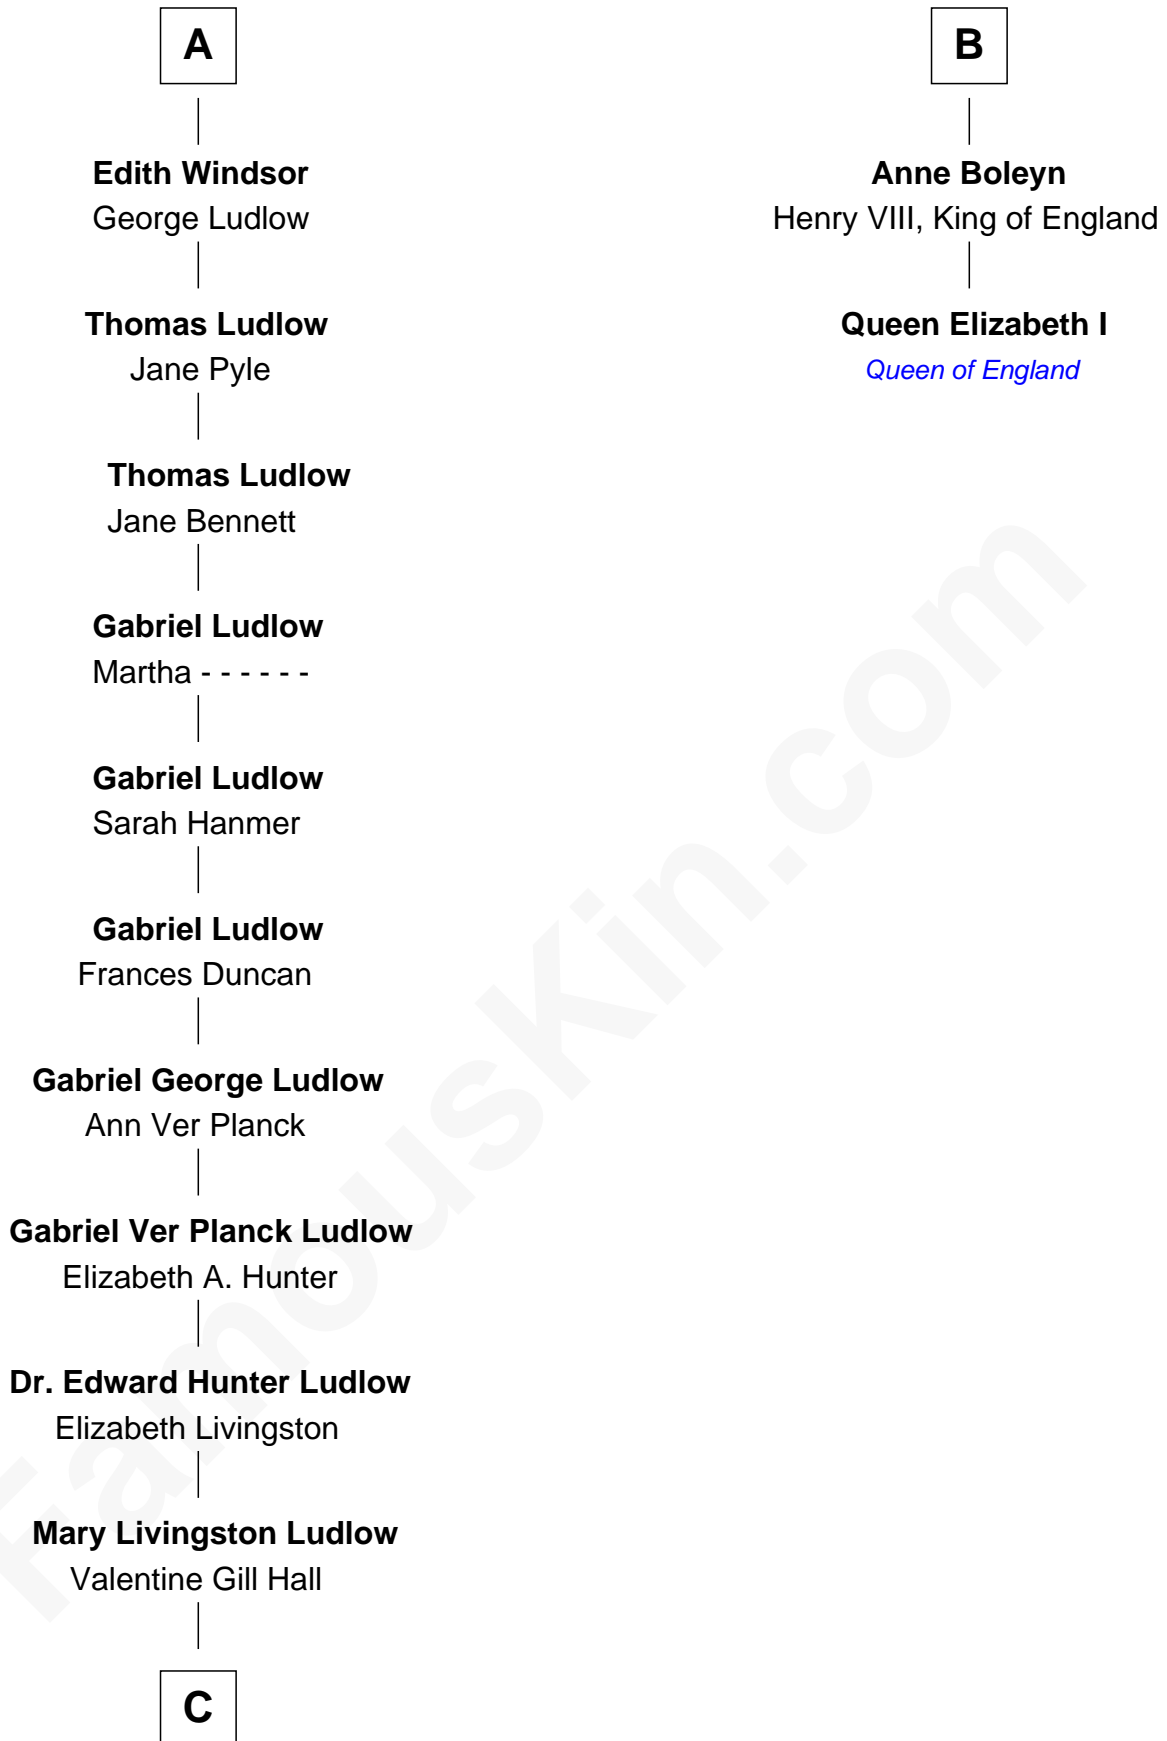

FamousKin.com

Relationship Chart of

Eleanor Roosevelt

First Lady of President Franklin D. Roosevelt

8th cousin 10 times removed of

Queen Elizabeth I
Queen of England

Humphrey de Bohun
Elizabeth Plantagenet

C

Anna Rebecca Hall

Elliott Roosevelt

Eleanor Roosevelt

First Lady of Franklin Roosevelt

FamousKin.com