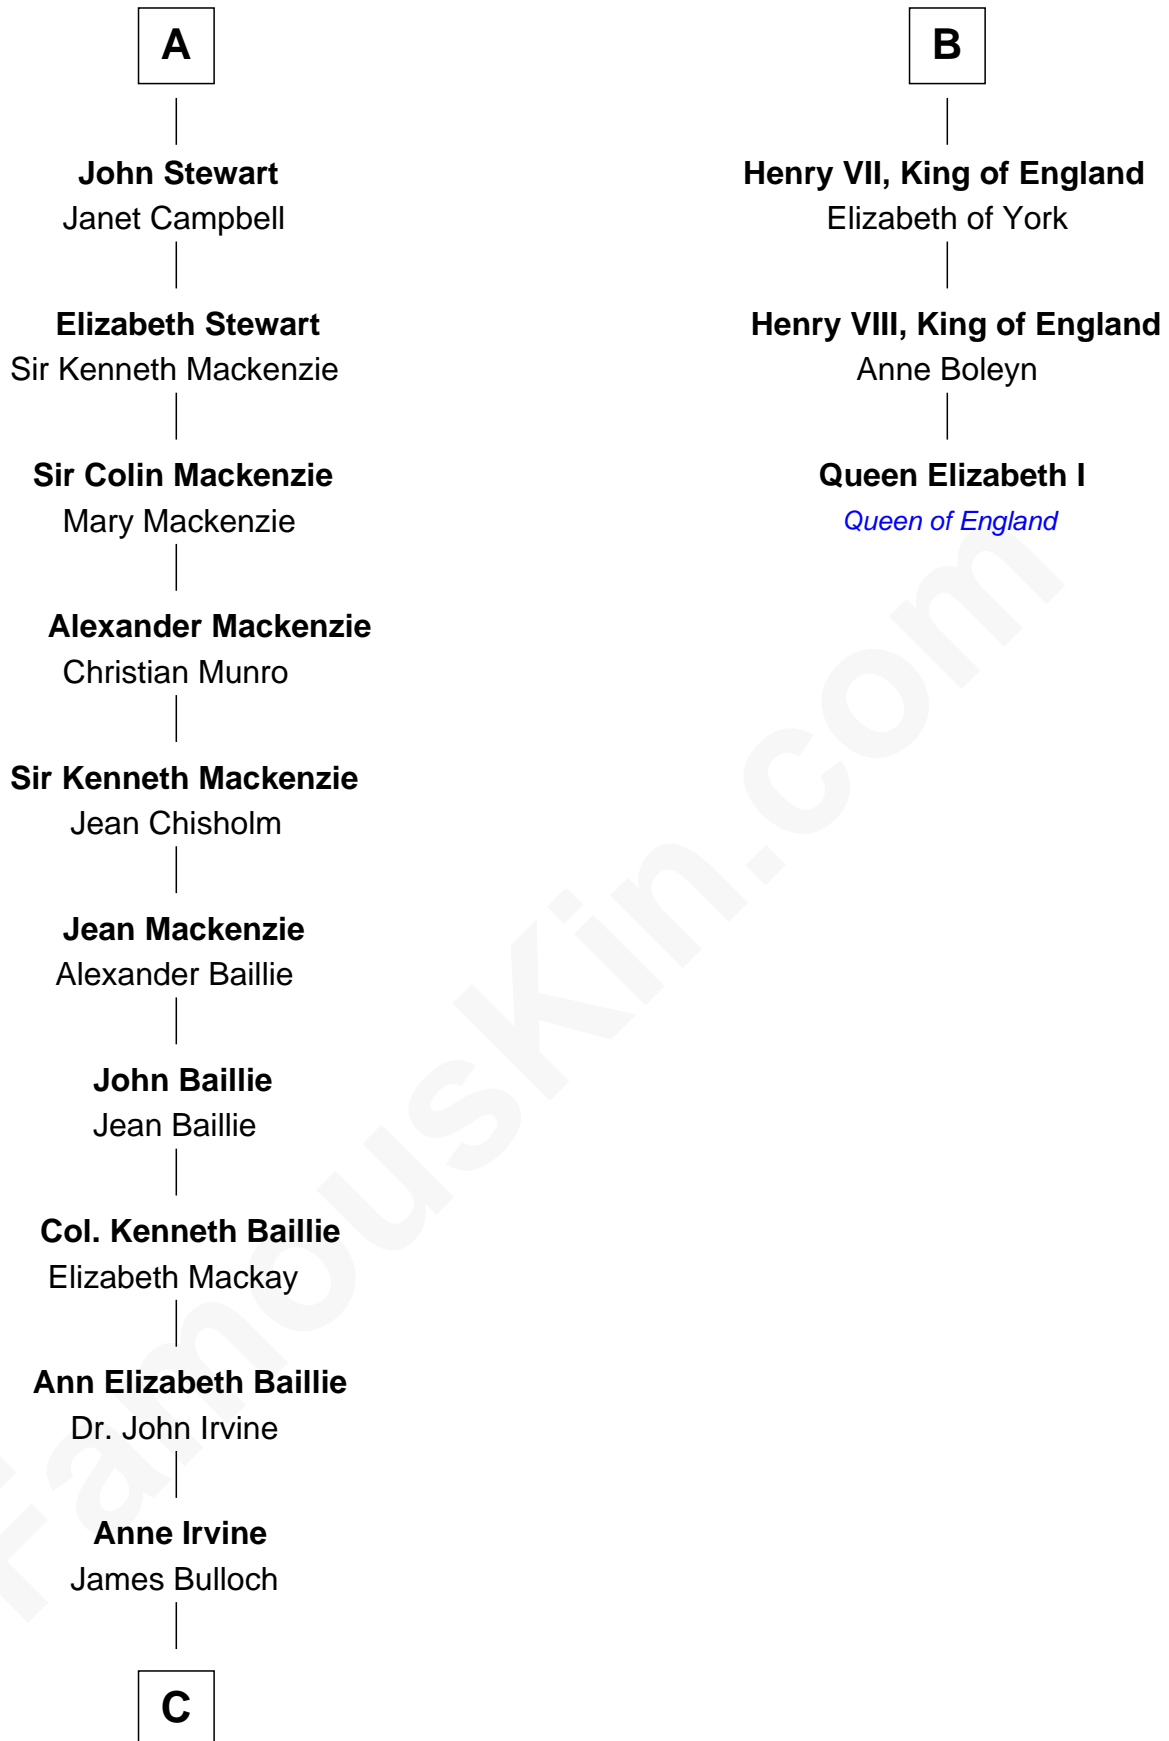

FamousKin.com

Relationship Chart of

Eleanor Roosevelt

First Lady of President Franklin D. Roosevelt

9th cousin 11 times removed of

Queen Elizabeth I

Queen of England

C

James Stephens Bulloch

Martha Stewart

Martha Bulloch

Theodore Roosevelt

Elliott Roosevelt

Anna Rebecca Hall

Eleanor Roosevelt

First Lady of Franklin Roosevelt