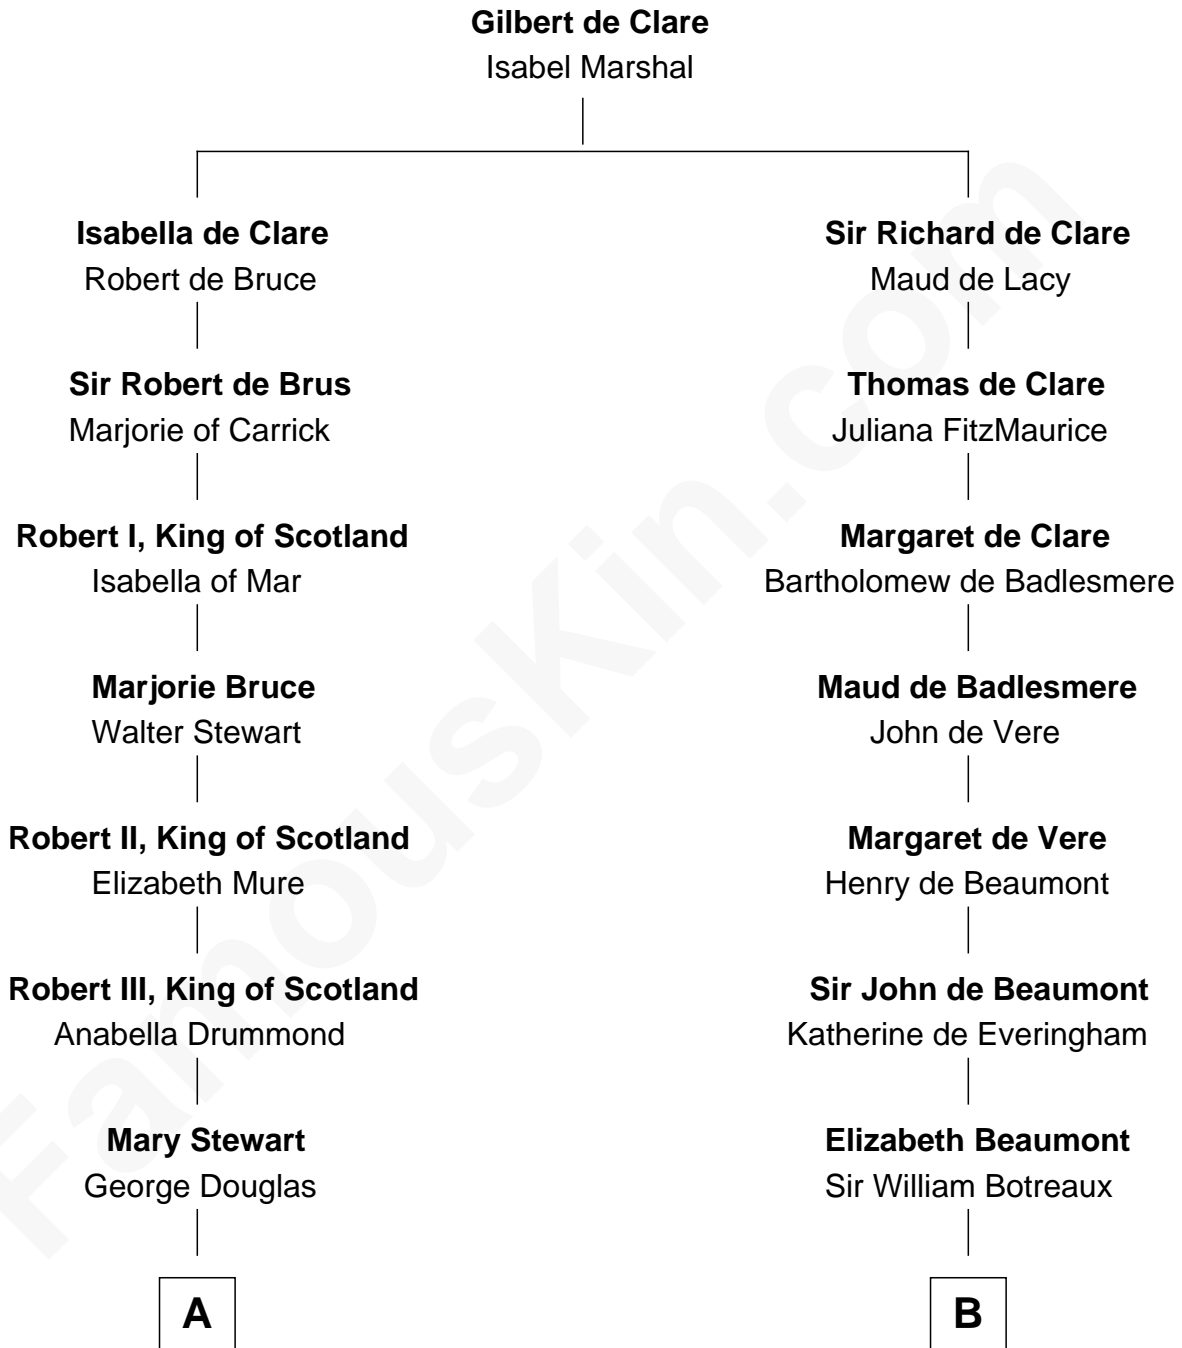

FamousKin.com

Relationship Chart of

Eleanor Roosevelt

First Lady of President Franklin D. Roosevelt

21st cousin of

Sir Charles Tupper

6th Prime Minister of Canada

C

Anne Irvine
James Bulloch

James Stephens Bulloch
Martha Stewart

Martha Bulloch
Theodore Roosevelt

Elliott Roosevelt
Anna Rebecca Hall

Eleanor Roosevelt
First Lady of Franklin Roosevelt

D

William Bassett
Abigail Bourne

Mary Bassett
Eliakim Tupper

Charles Tupper
Elizabeth West

Rev. Charles Tupper
Miriam Lockhart

Sir Charles Tupper
6th Prime Minister of Canada