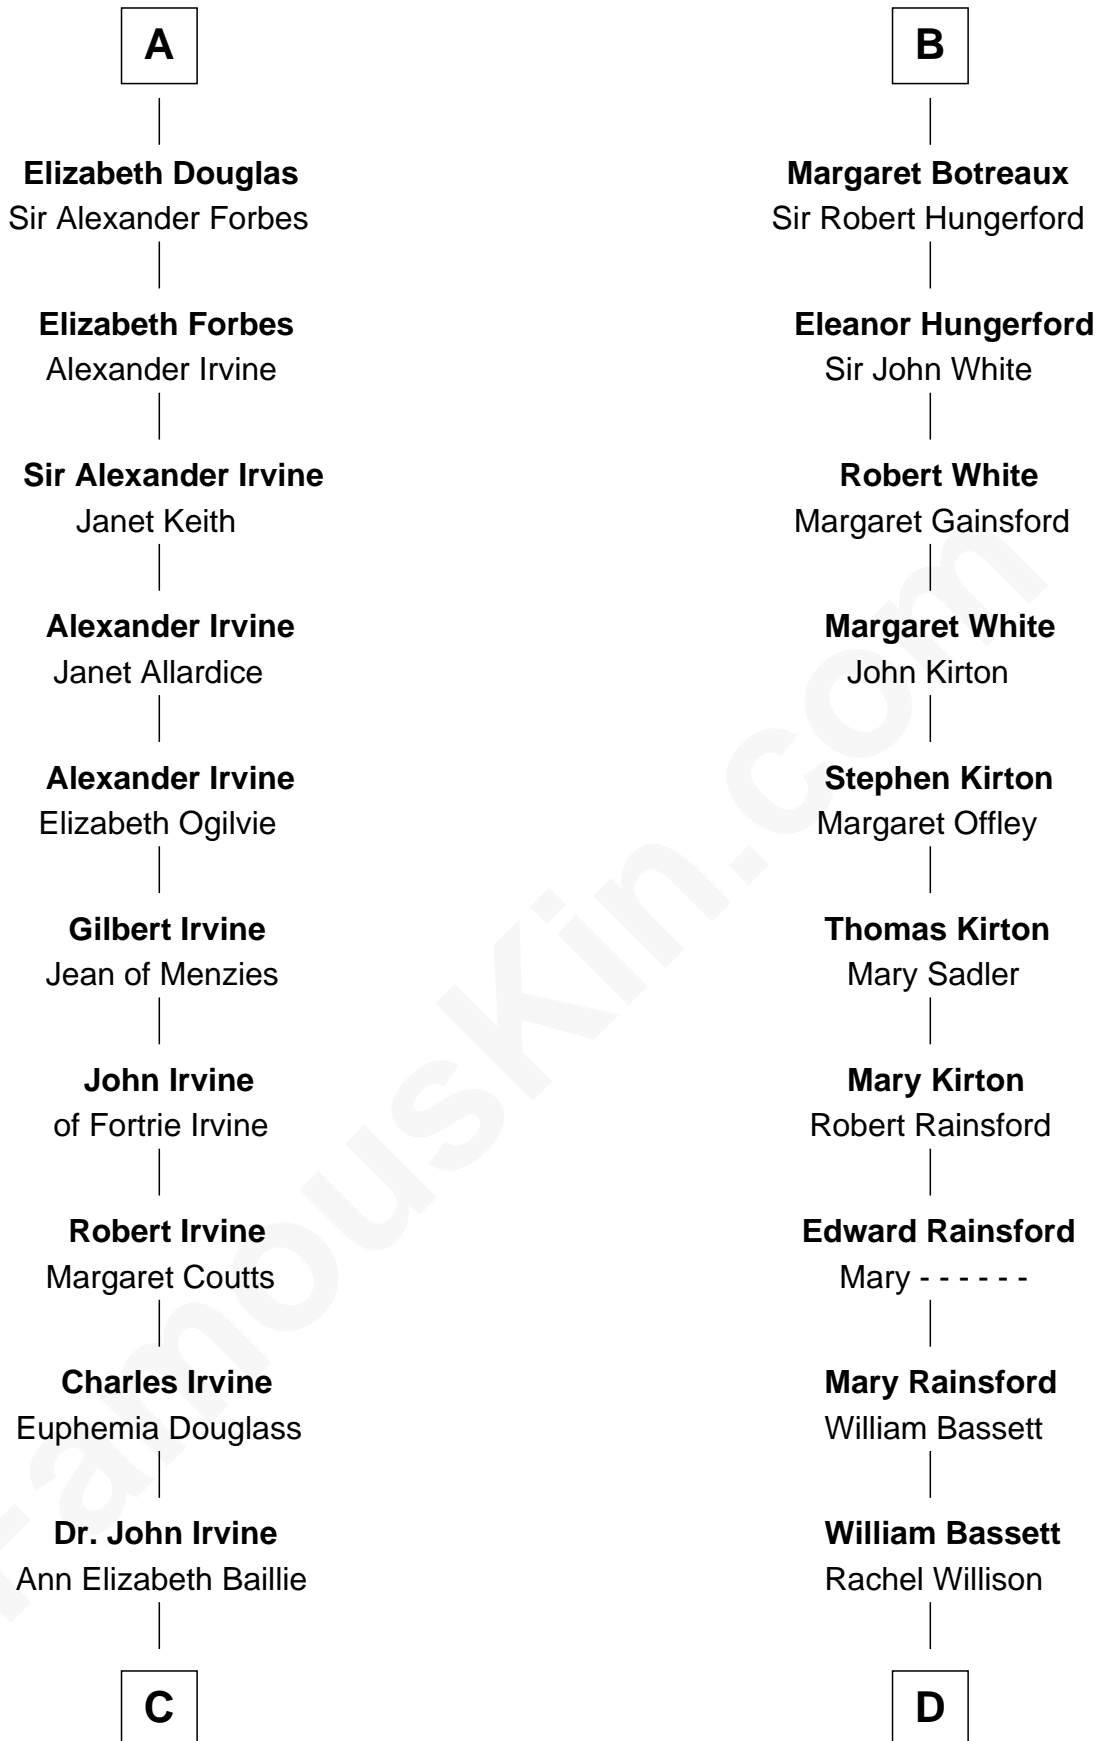

FamousKin.com

Relationship Chart of

Eleanor Roosevelt

First Lady of President Franklin D. Roosevelt

21st cousin of

Sir Charles Tupper

6th Prime Minister of Canada

C

Anne Irvine
James Bulloch

James Stephens Bulloch
Martha Stewart

Martha Bulloch
Theodore Roosevelt

Elliott Roosevelt
Anna Rebecca Hall

Eleanor Roosevelt
First Lady of Franklin Roosevelt

D

William Bassett
Abigail Bourne

Mary Bassett
Eliakim Tupper

Charles Tupper
Elizabeth West

Rev. Charles Tupper
Miriam Lockhart

Sir Charles Tupper
6th Prime Minister of Canada