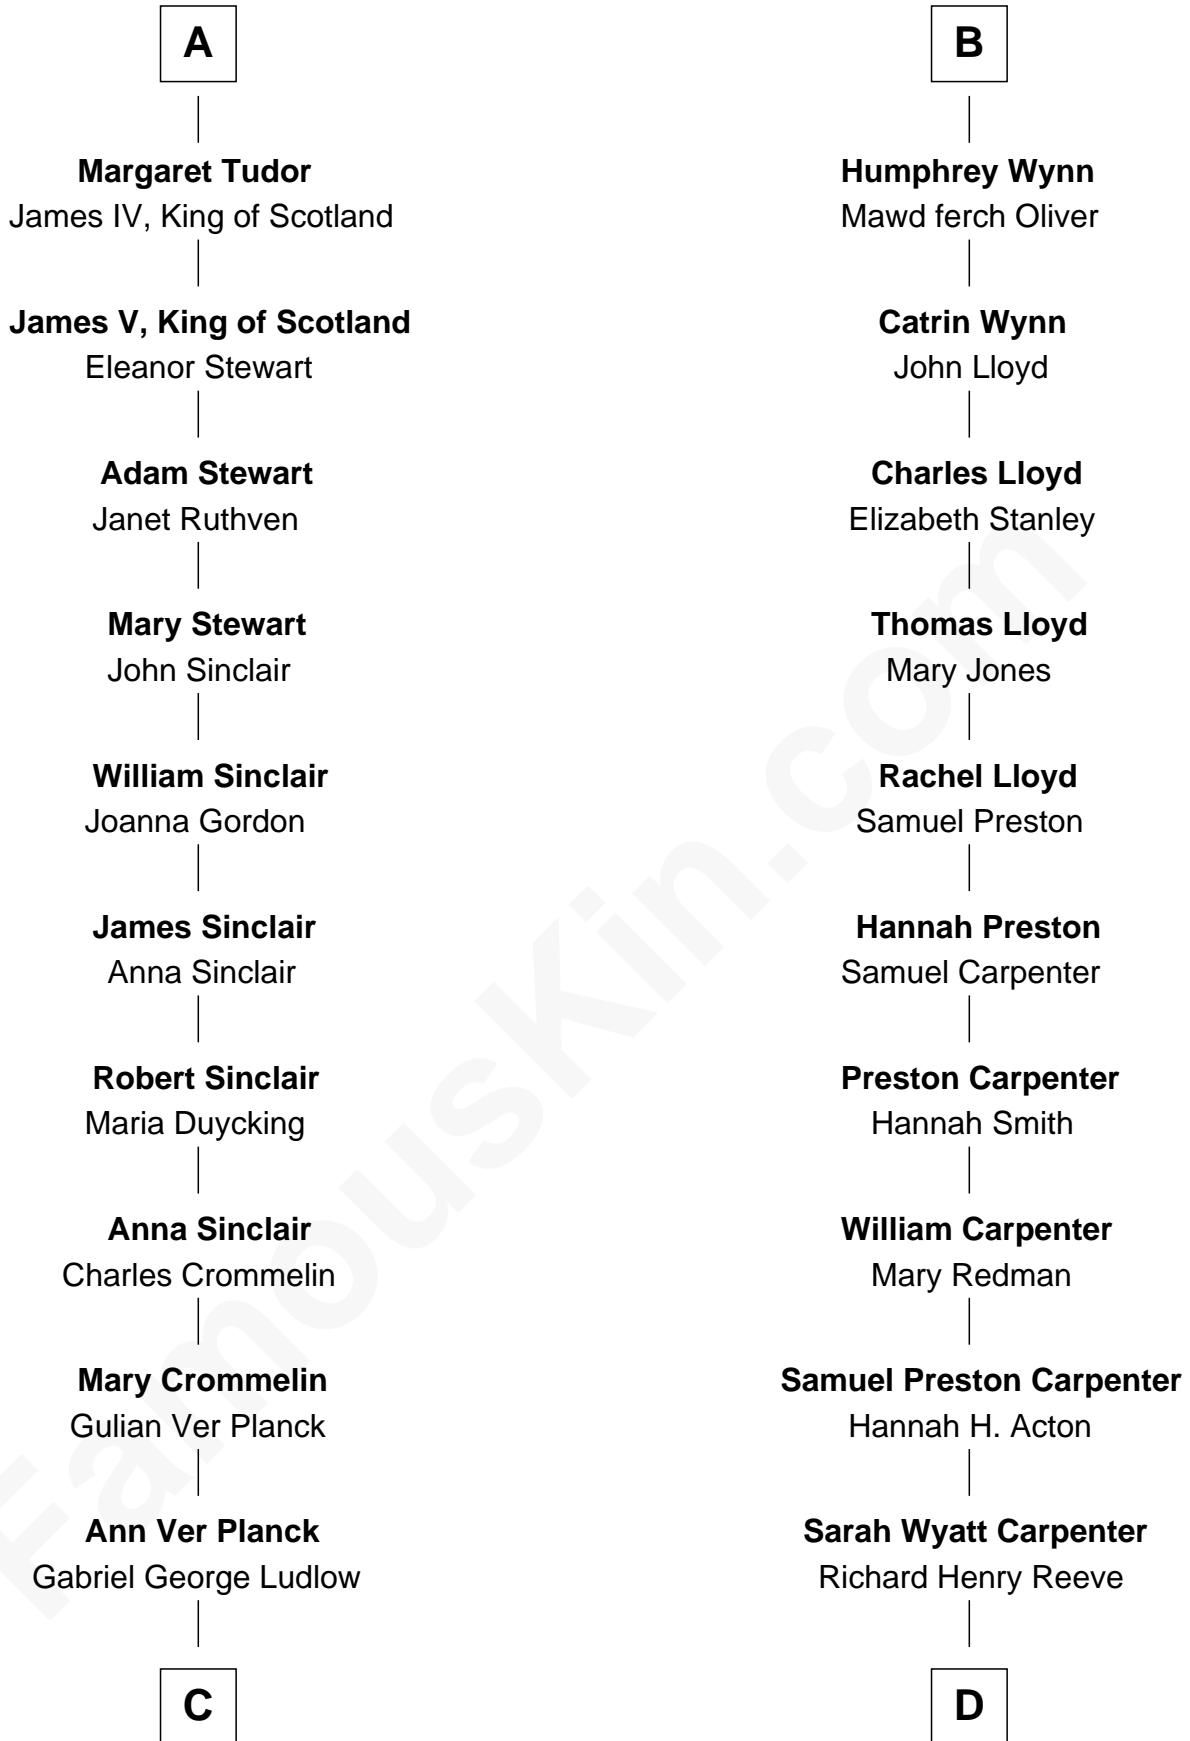

FamousKin.com

Relationship Chart of

Eleanor Roosevelt

First Lady of President Franklin D. Roosevelt

20th cousin 1 time removed of

Christopher Reeve
Movie Actor

C

Gabriel Ver Planck Ludlow

Elizabeth A. Hunter

Dr. Edward Hunter Ludlow

Elizabeth Livingston

Mary Livingston Ludlow

Valentine Gill Hall

Anna Rebecca Hall

Elliott Roosevelt

Eleanor Roosevelt