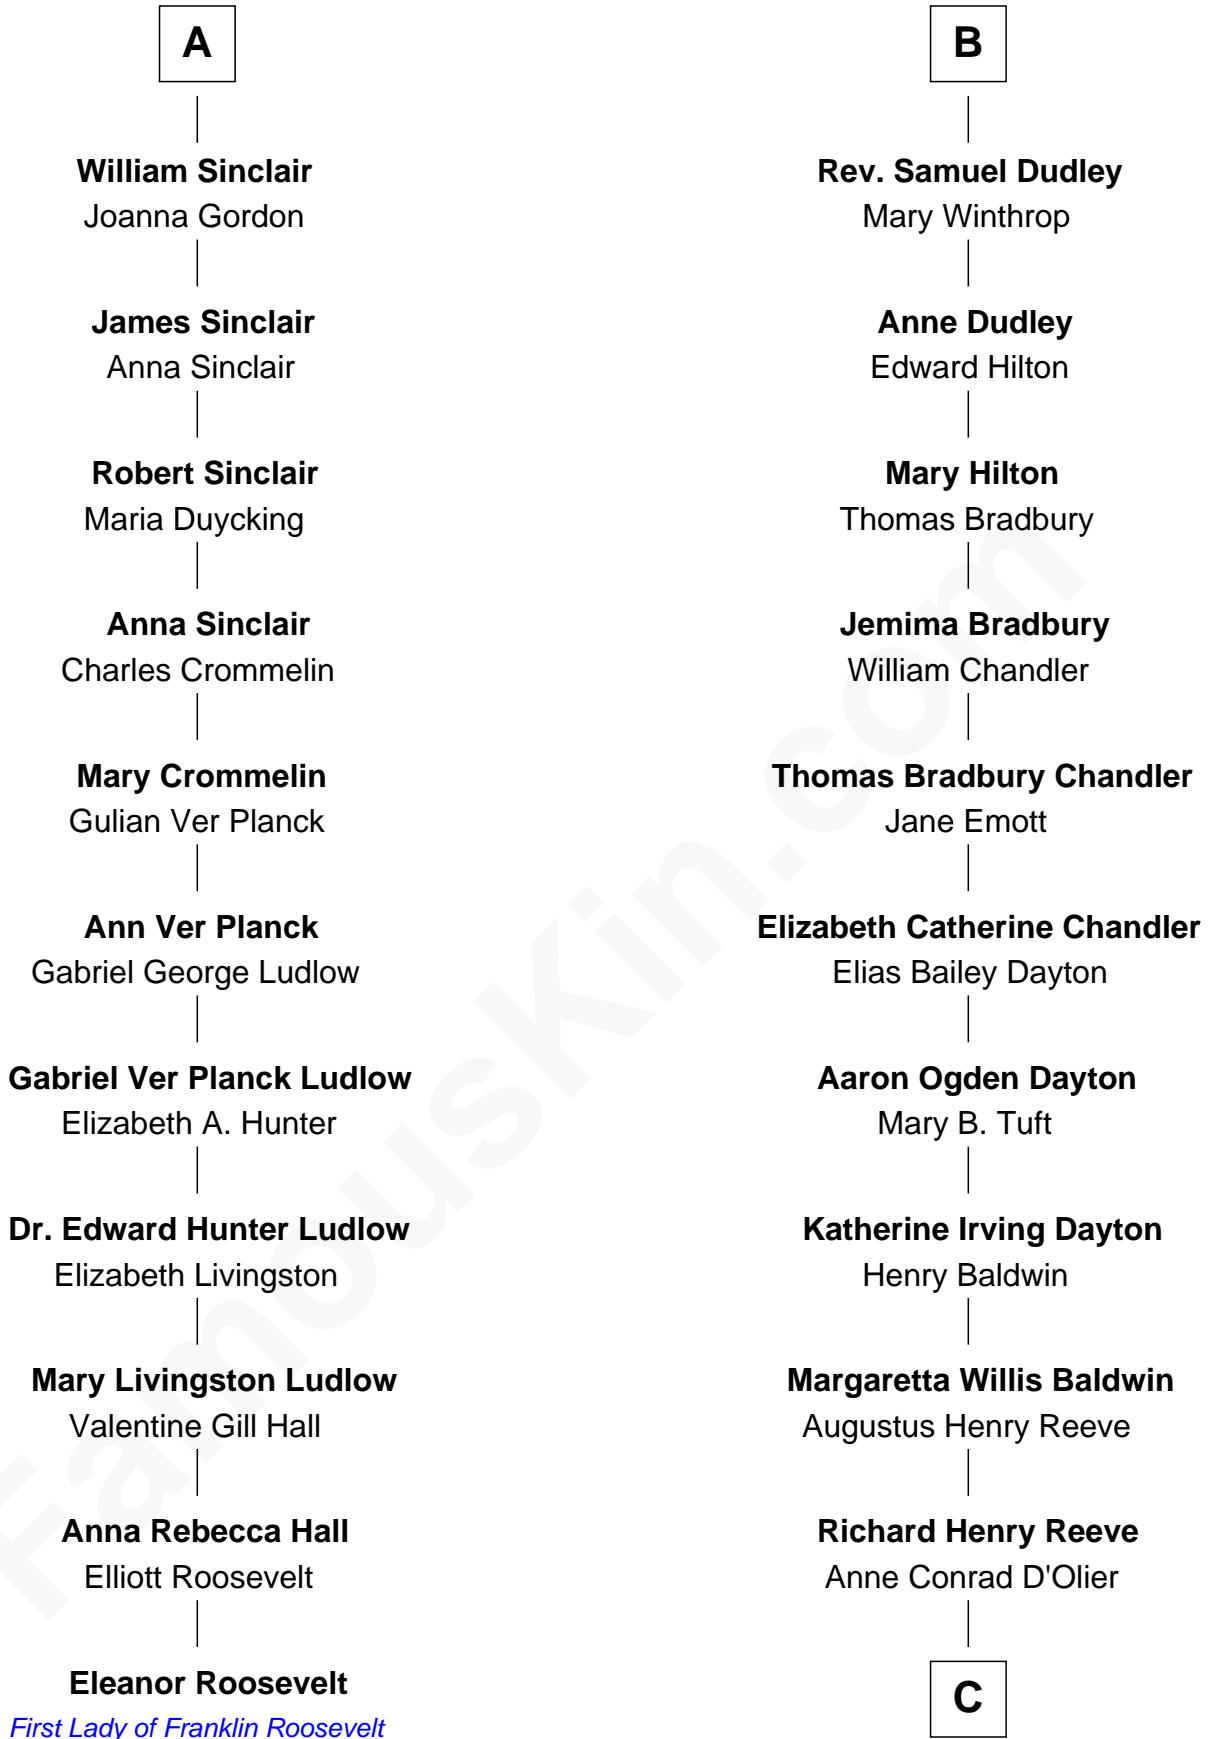

FamousKin.com

Relationship Chart of

Eleanor Roosevelt

First Lady of President Franklin D. Roosevelt

17th cousin 1 time removed of

Christopher Reeve
Movie Actor

C

Franklin D'Olier Reeve