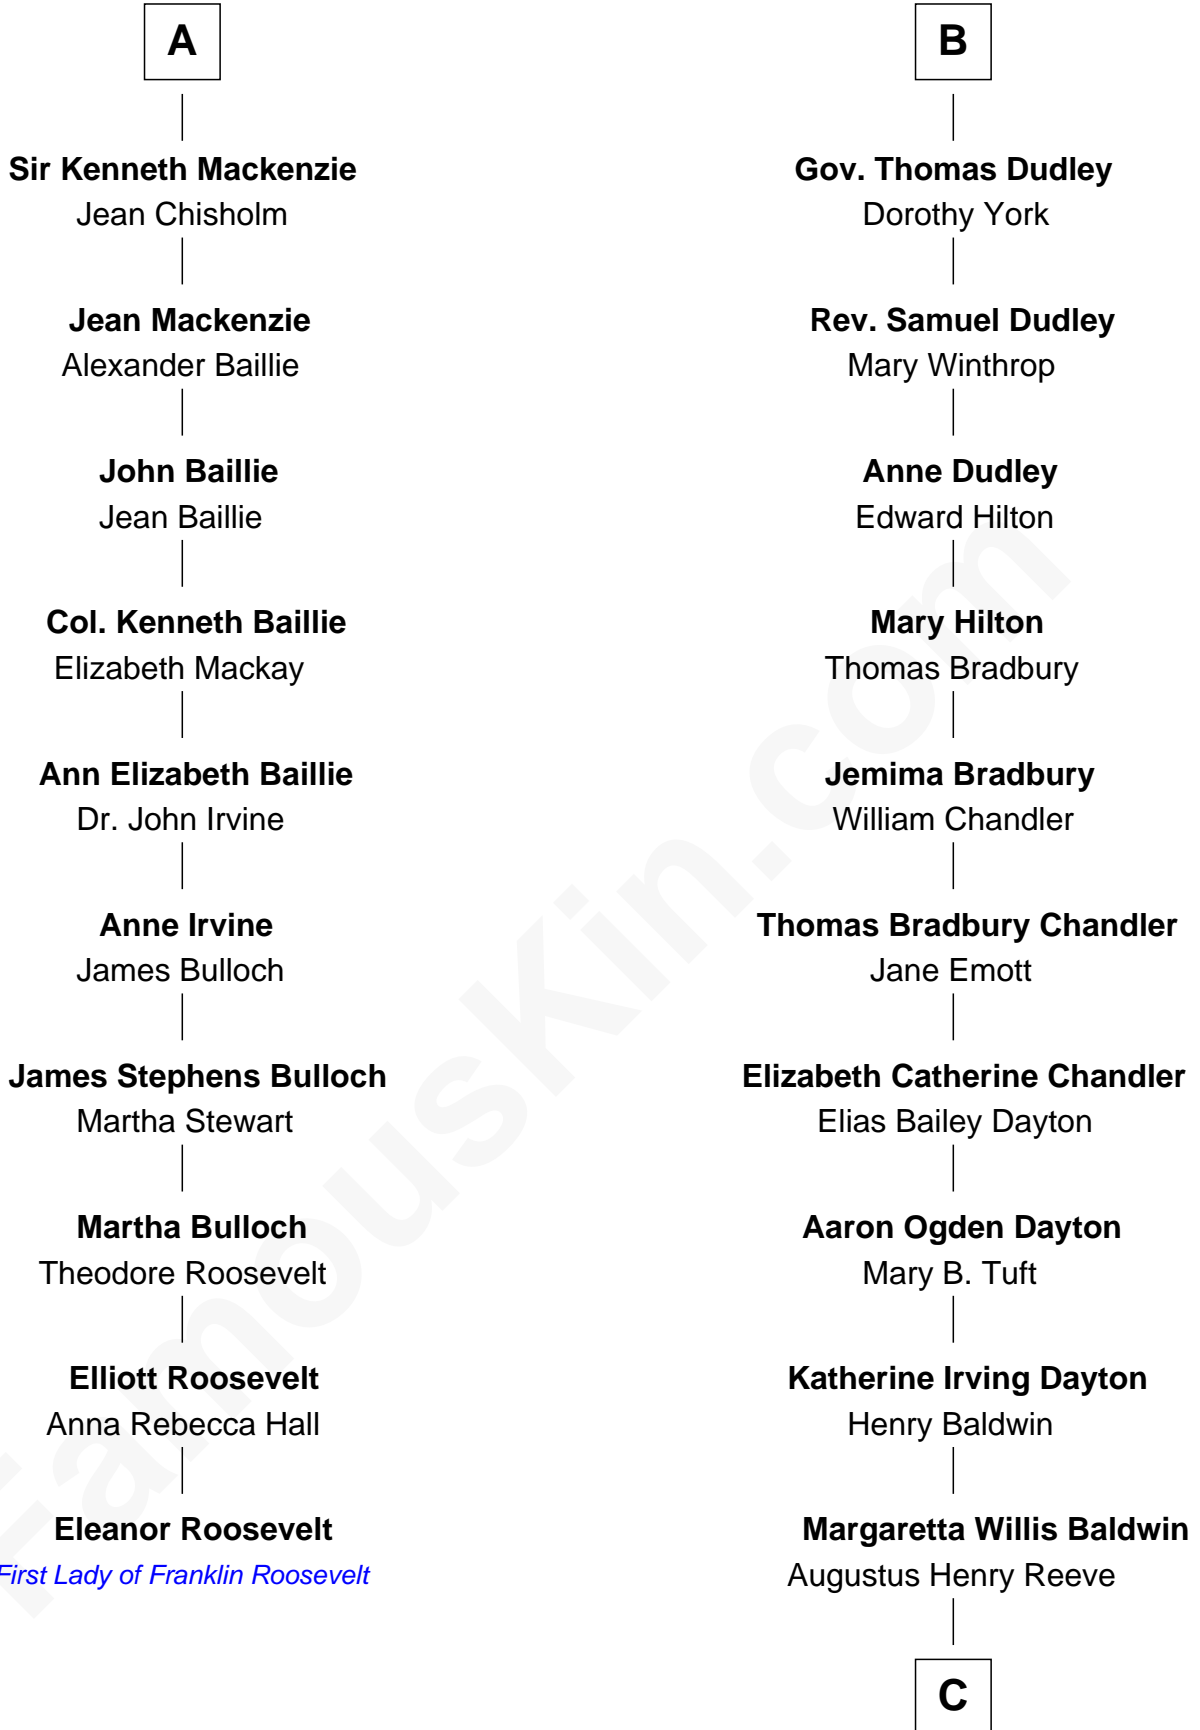

FamousKin.com

Relationship Chart of

Eleanor Roosevelt

First Lady of President Franklin D. Roosevelt

16th cousin 3 times removed of

Christopher Reeve
Movie Actor

Sir Thomas de Holand
Alice Fitzalan

C