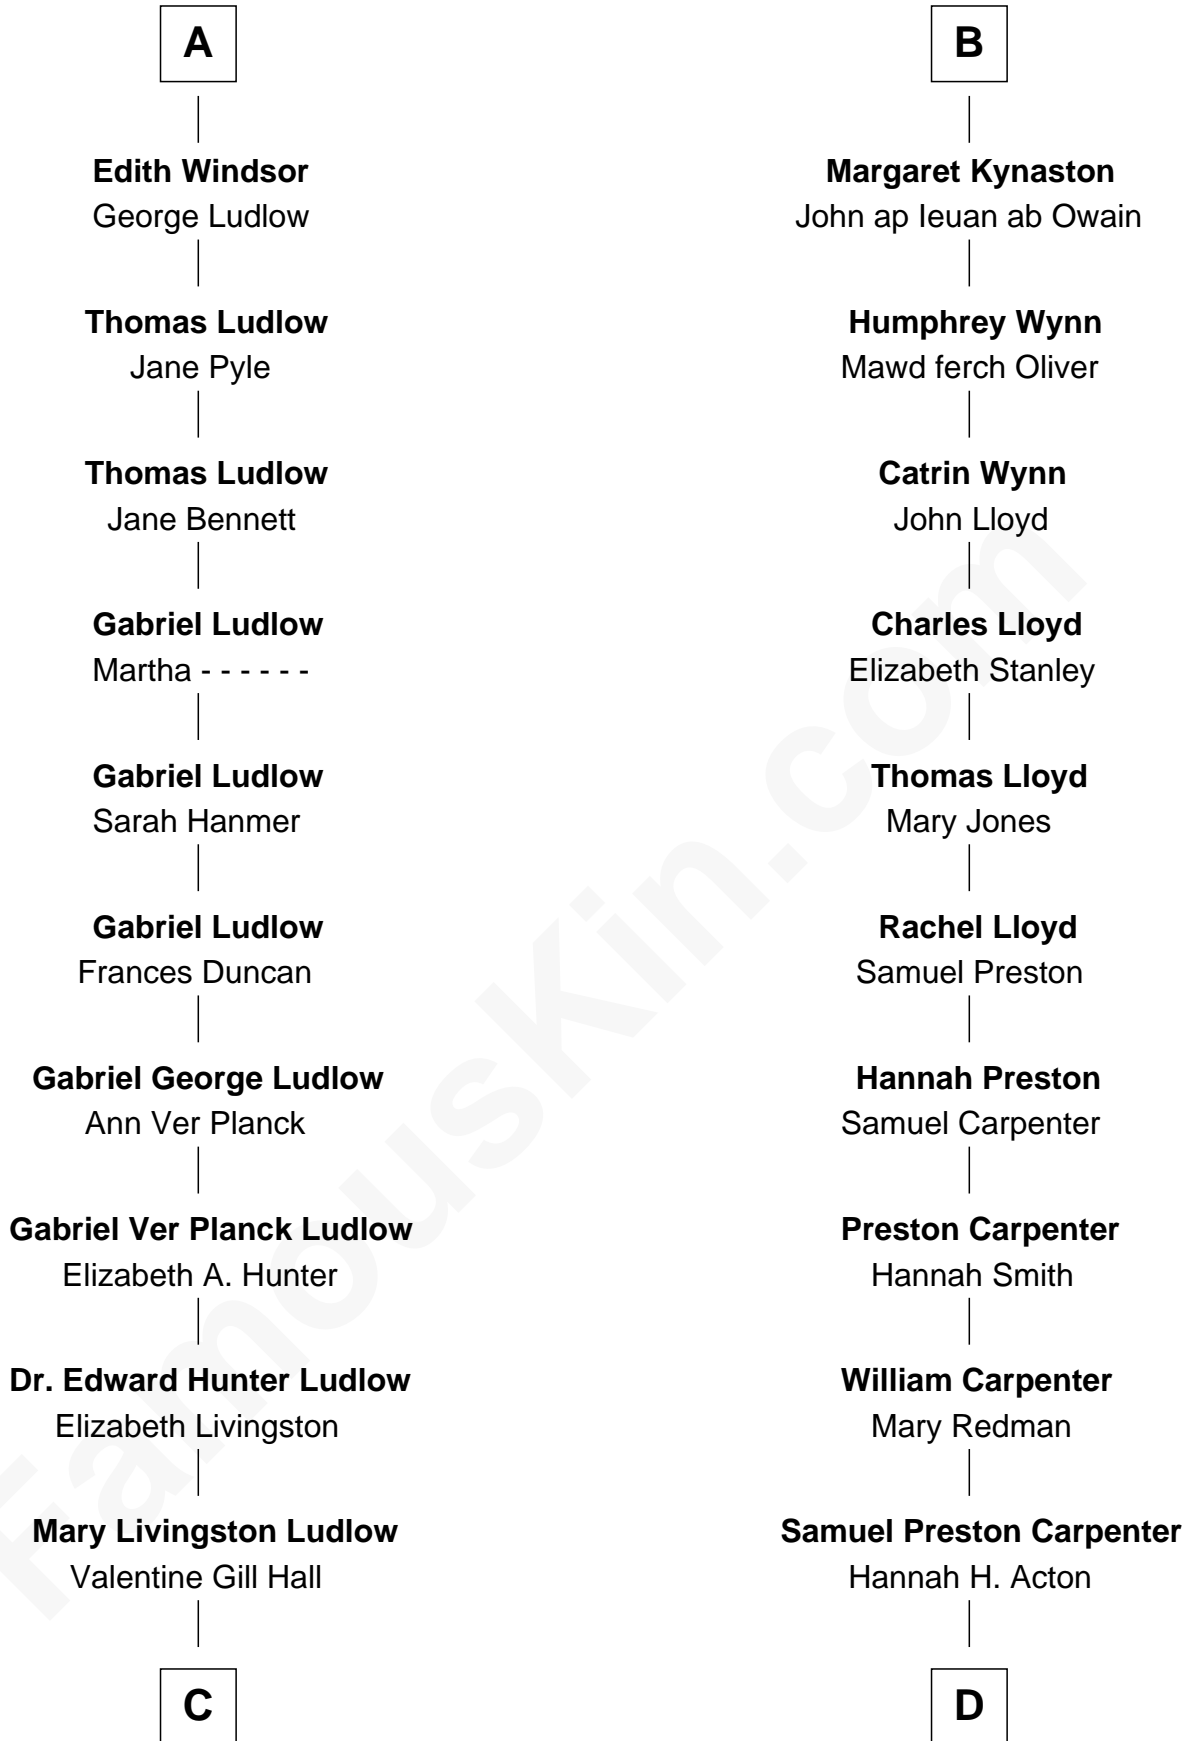

## Relationship Chart of

### Eleanor Roosevelt

*First Lady of President Franklin D. Roosevelt*

18th cousin 3 times removed of

**Christopher Reeve**  
*Movie Actor*

**Humphrey de Bohun**  
Elizabeth Plantagenet

**C**

**Anna Rebecca Hall**  
Elliott Roosevelt

**Eleanor Roosevelt**  
*First Lady of Franklin Roosevelt*

**D**

**Sarah Wyatt Carpenter**  
Richard Henry Reeve

**Augustus Henry Reeve**  
Margaretta Willis Baldwin

**Richard Henry Reeve**  
Anne Conrad D'Olier