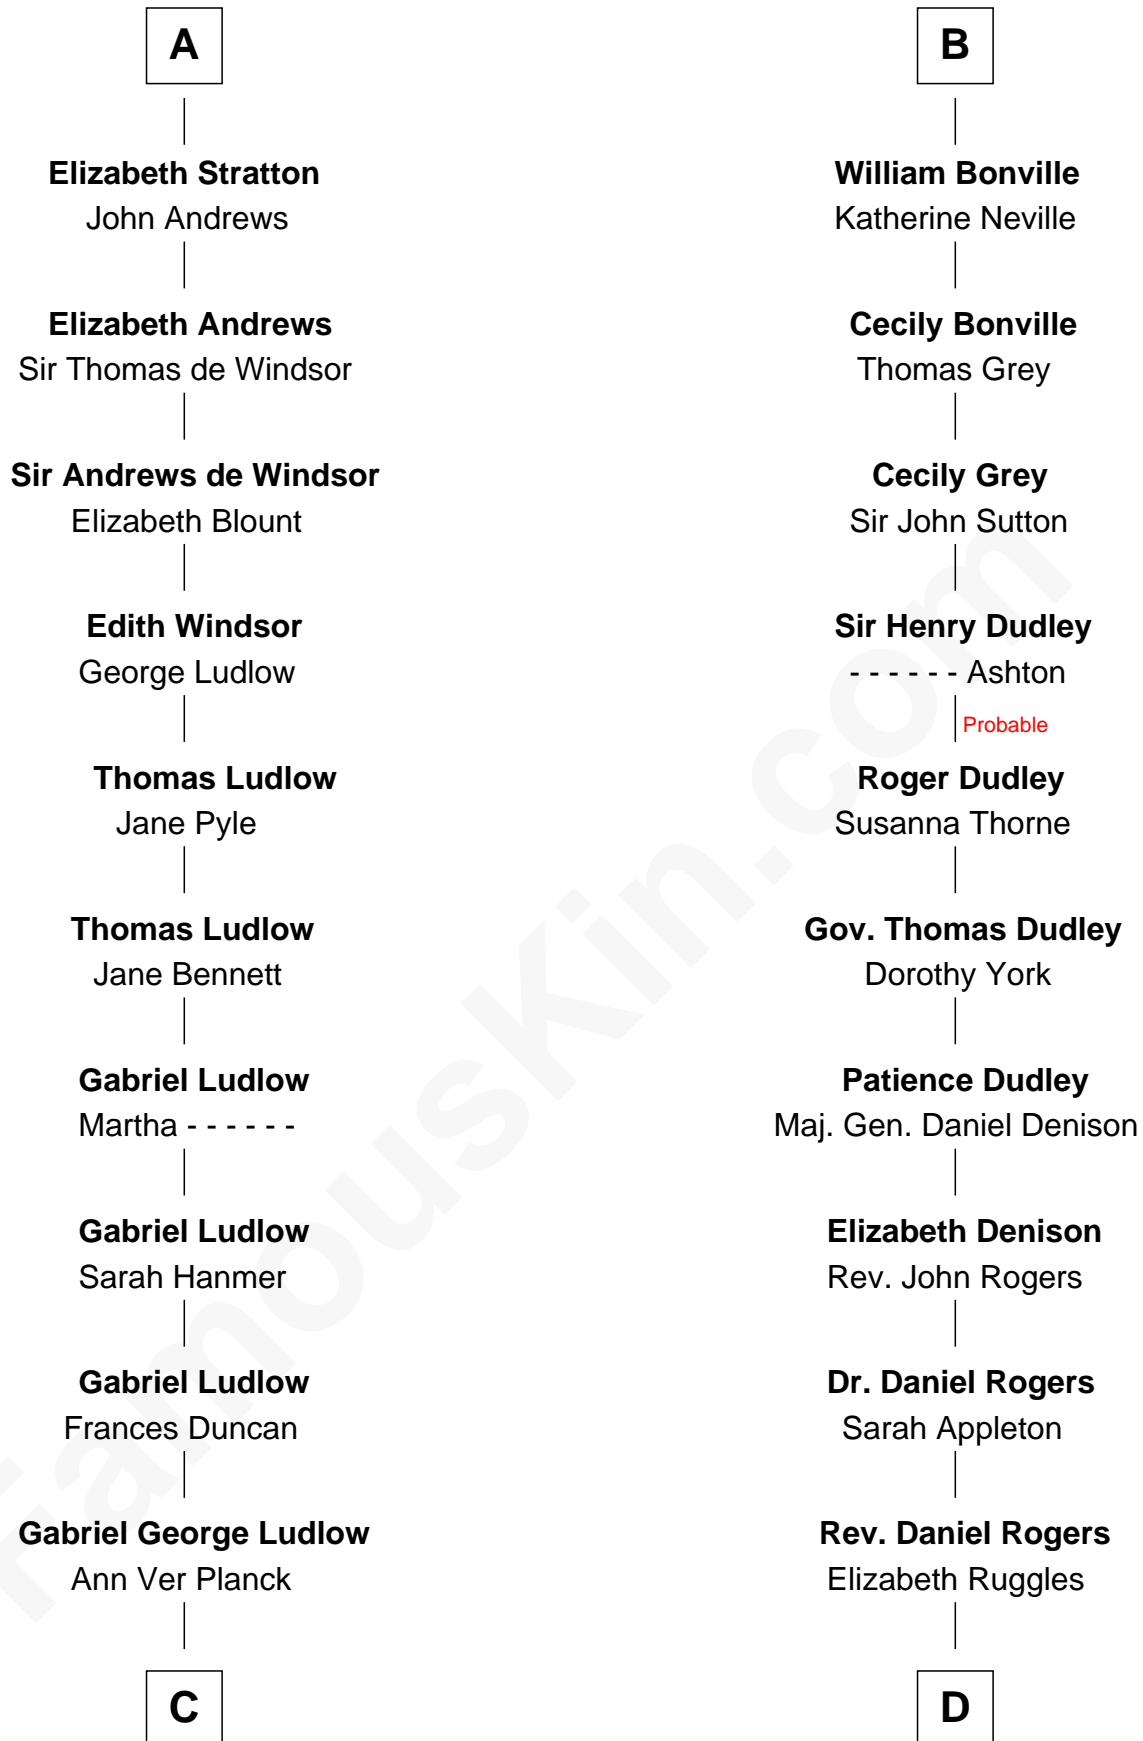

FamousKin.com

Relationship Chart of

Eleanor Roosevelt

First Lady of President Franklin D. Roosevelt

20th cousin 1 time removed of

Colonel Robert Gould Shaw

U.S. Civil War leader of film "Glory" fame

Sir Humphrey de Bohun

Eleanor de Bohun

Sir John de Verdun

Maud de Verdun

Sir John de Grey

Sir Roger de Grey

Elizabeth de Hastings

Sir Reynold de Grey

Eleanor le Strange

Sir Reynold Grey

Margaret de Ros

Margaret Grey

Sir William Bonville

William Bonville

Elizabeth Harington

B

C

Gabriel Ver Planck Ludlow

Elizabeth A. Hunter

Dr. Edward Hunter Ludlow

Elizabeth Livingston

Mary Livingston Ludlow

Valentine Gill Hall

Anna Rebecca Hall

Elliott Roosevelt